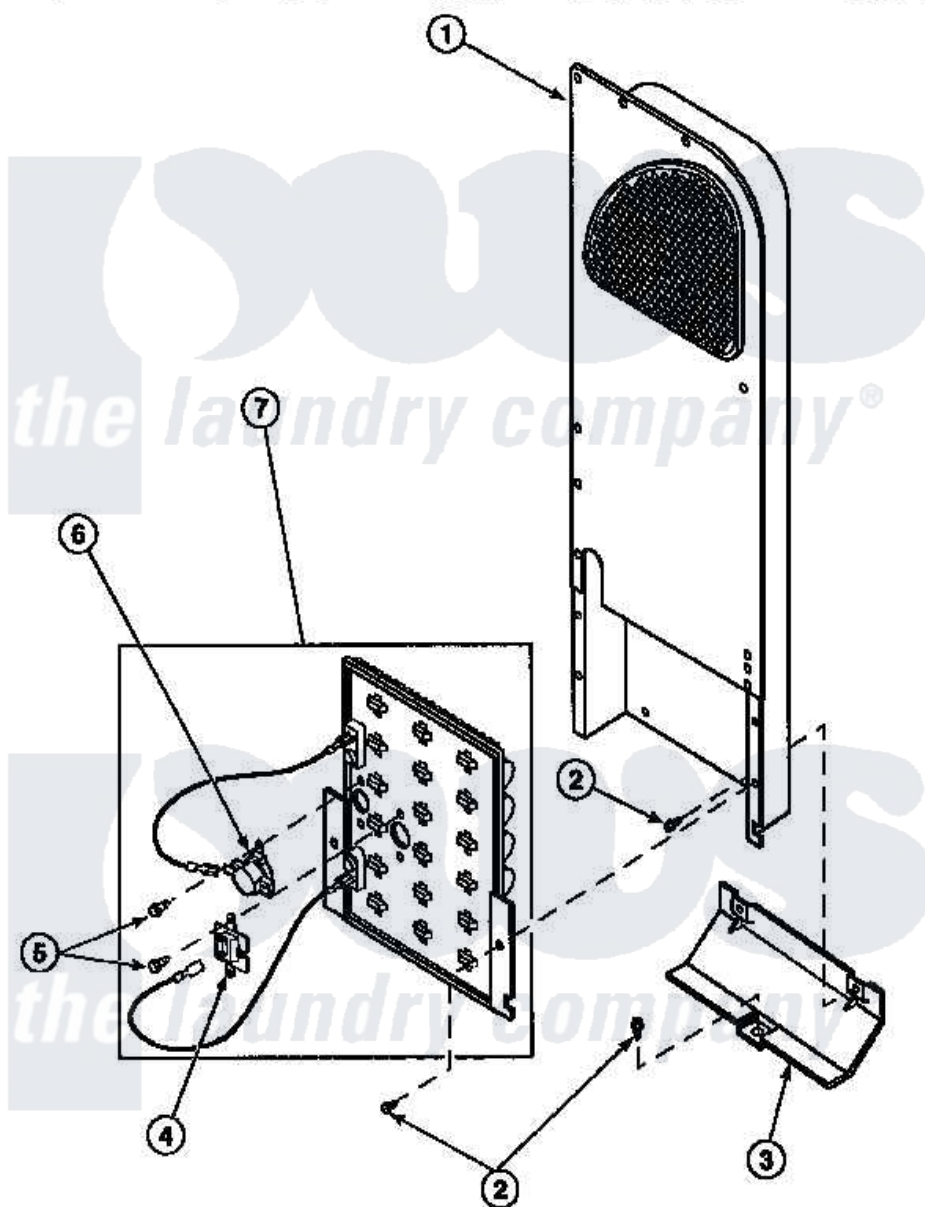

**Amana CE8407W2 (BOM: PCE8407W2) 10 - HEATER BOX ASSY
ORIGINALLY ON ELEC DRYER**

Amana Residential Amana CE8407W2 (BOM: PCE8407W2) Dryer Parts Parts Diagram 10 - HEATER BOX
ASSY ORIGINALLY ON ELEC DRYER
Click on the part number to view part

Item	Original Part Number	Replaced By	Status	Part Description
1	500179P	503605		Assembly, Heater Duct
2	501668	503688		Screw, 10B-16 X .34 I
3	60952		Not Available	SHIELD,HEAT DUCT
4	62600	40113801		Fuse, Thermal
5	23222	3177991		Screw
6	500807			Thermostat, Dpst
7	61928			Heater Assembly 208V
"	61927			Heater Assembly