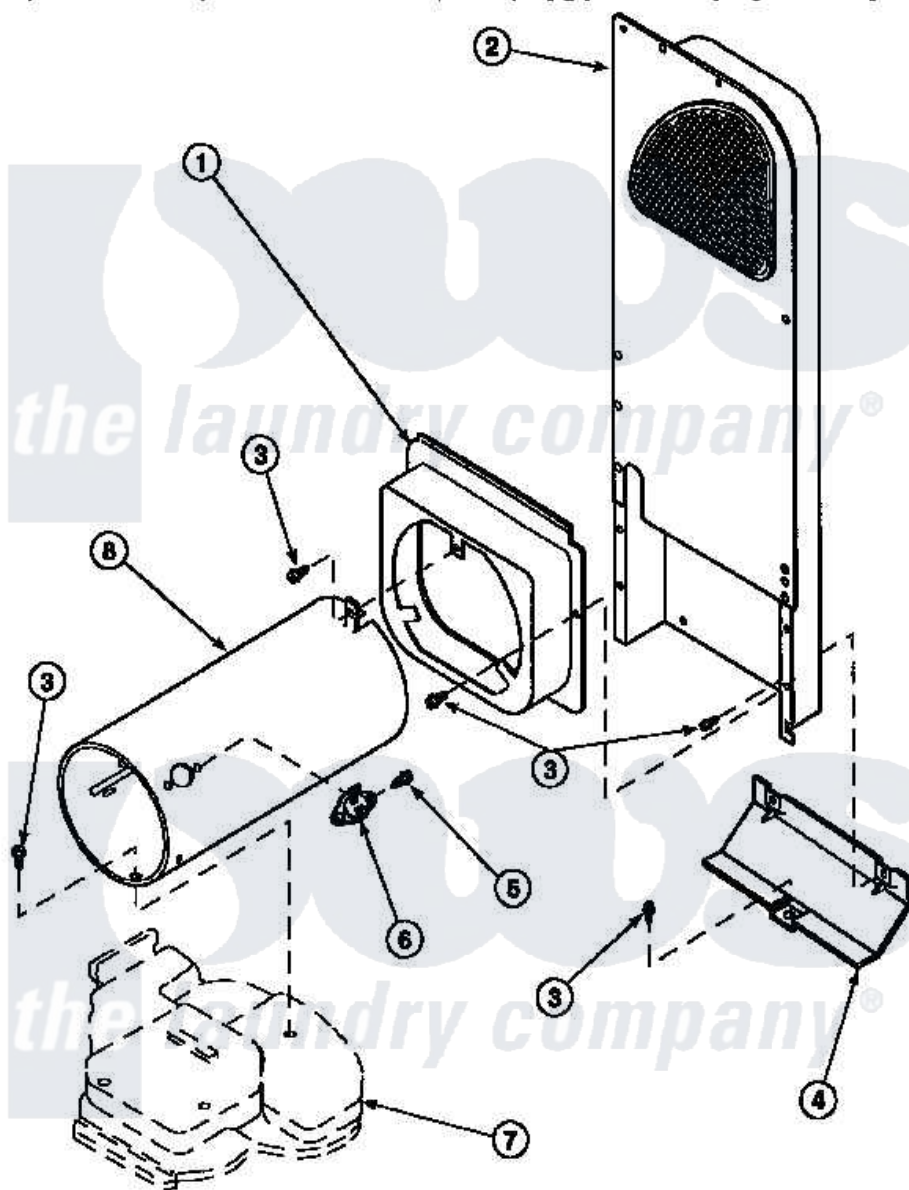

**Amana CE8407W2 (BOM: PCE8407W2) 11 - HEATER BOX ASSY
ORIGINALLY ON GAS DRYER**

Amana [Residential Amana CE8407W2 \(BOM: PCE8407W2\) Dryer Parts](#) Parts Diagram 11 - HEATER BOX ASSY ORIGINALLY ON GAS DRYER
Click on the part number to view part

Item	Original Part Number	Replaced By	Status	Part Description
2	500179P	503605		Assembly, Heater Duct
3	501668	503688		Screw, 10B-16 X .34 I
4	60952		Not Available	SHIELD,HEAT DUCT
7	500070			Base, Dryer