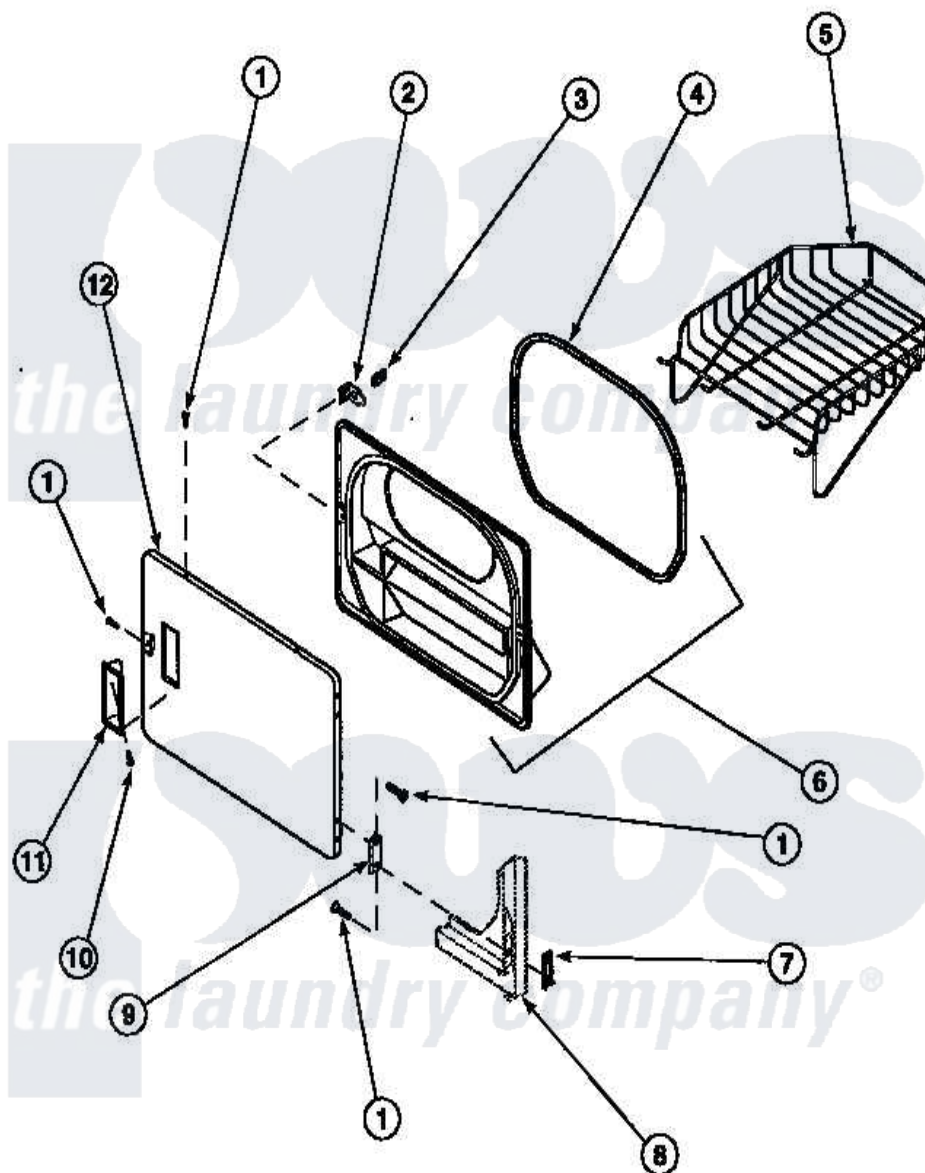

Amana CE8407W2 (BOM: PCE8407W2) 13 - LOADING DOOR WITH DRYING RACK

Amana Residential Amana CE8407W2 (BOM: PCE8407W2) Dryer Parts Parts Diagram 13 - LOADING DOOR WITH DRYING RACK

Click on the part number to view part

Item	Original Part Number	Replaced By	Status	Part Description
1	500226			Screw, 8b-16 x 5/8 Tap
2	500223	40116201		Bracket, Door Strike
3	500039	510181		Strike Doormetal
4	500200		Not Available	SEAL,DOOR
5	501295P		Not Available	RACK, DRYING
6	500199		Not Available	ASSY,LINER & SEAL
7	500236			Clip, Door Hinge Mount
9	500041	Y503676		Hinge, Door And Top
10	500297	8281236		Screw
11	500042		Not Available	DOOR PULL