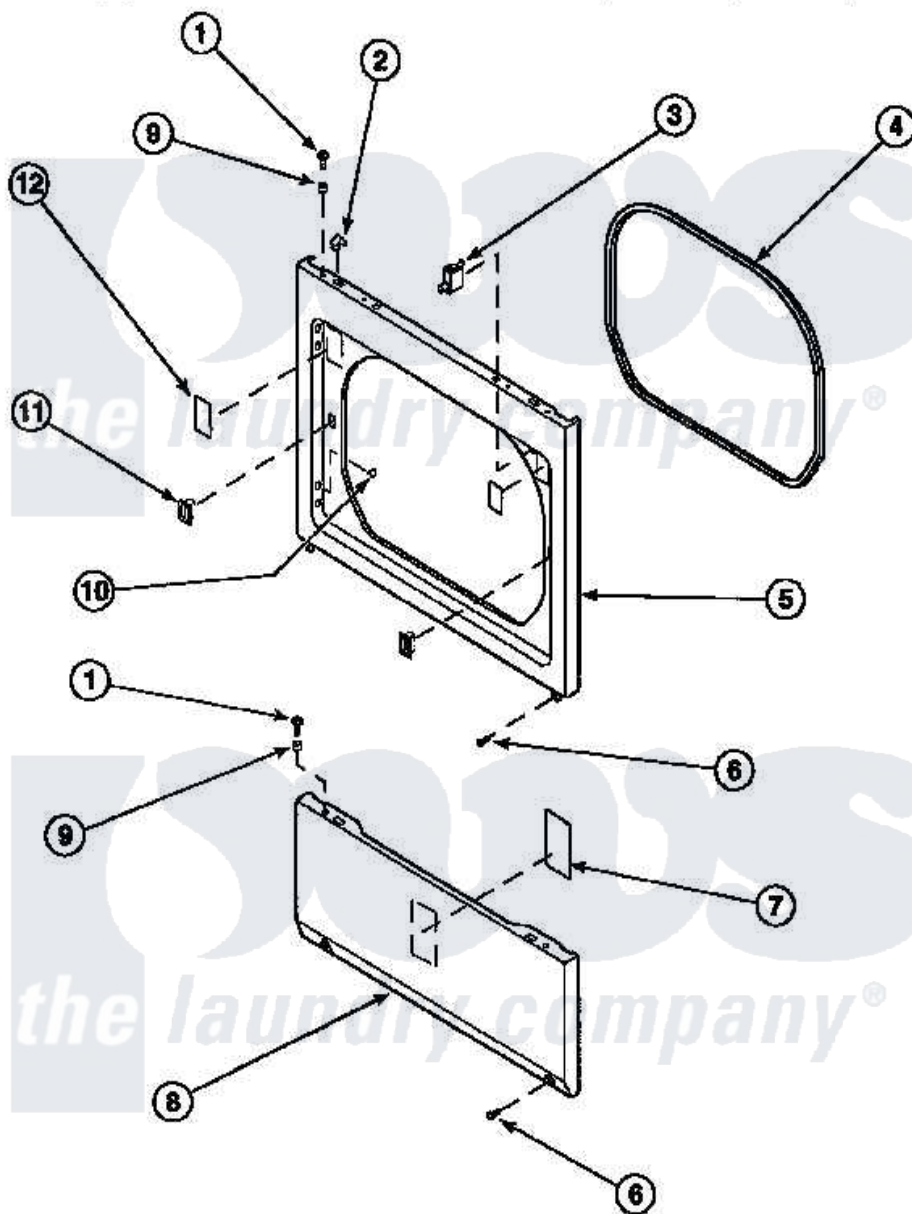

Amana CE8407W2 (BOM: PCE8407W2) 14 - LOWER ACCESS PANEL, FRONT PANEL AND SEAL

Amana Residential Amana CE8407W2 (BOM: PCE8407W2) Dryer Parts Parts Diagram 14 - LOWER ACCESS PANEL, FRONT PANEL AND SEAL
 Click on the part number to view part

Item	Original Part Number	Replaced By	Status	Part Description
1	32671	Y014874		Screw, Idler Arm And Sleeve
2	56080	22001650		Fastener, Spring
3	Y62872	W10169313		Switch-Dor
4	500034			Seal, Front Panel
6	33562	27001200		Screw
9	56079	505187		Locator, Panel
10	500227	505295		Screw, No.8ab-16 x 3/4 PH
11	54660	LA-1003		Door Catch Kit