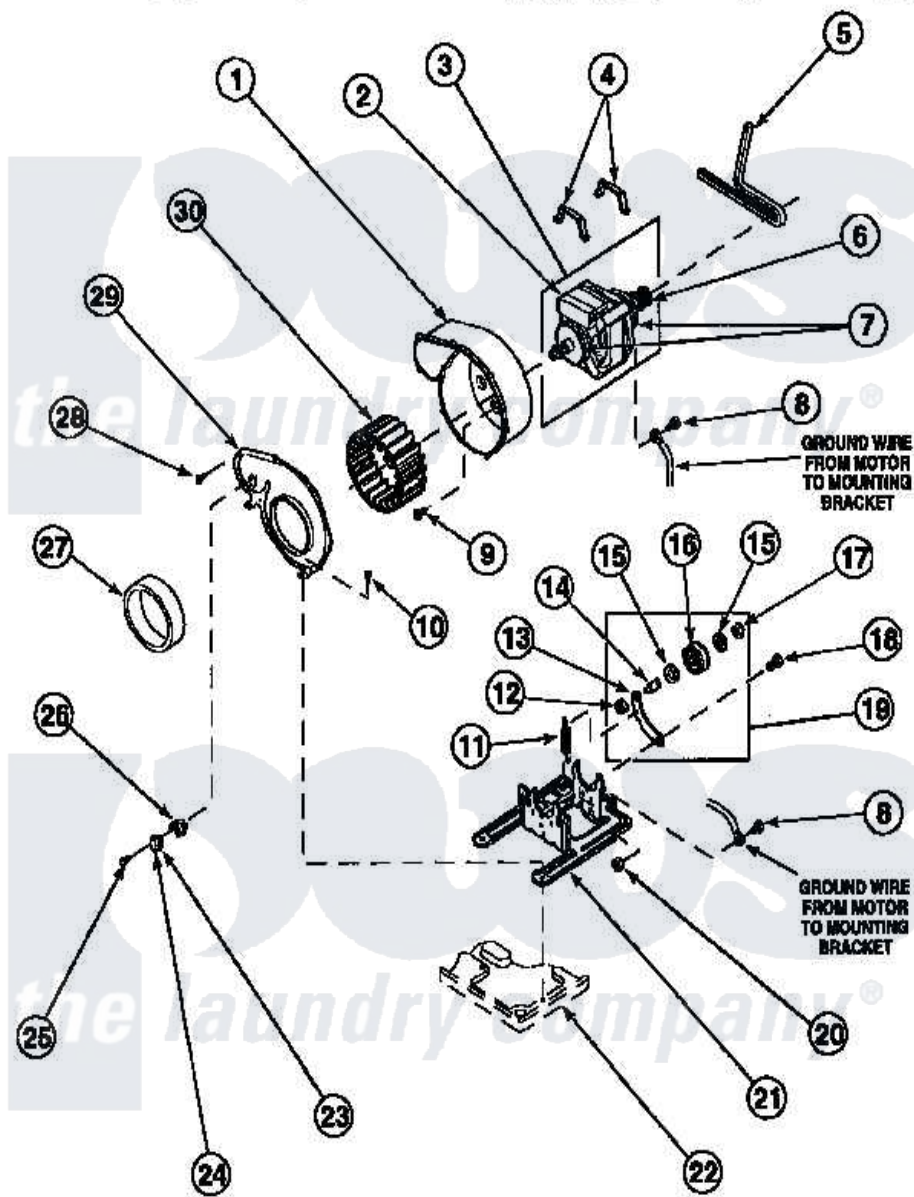

**Amana CE8407W2 (BOM: PCE8407W2) 15 - MOTOR, EXHAUST FAN AND BELT**

Amana Residential Amana CE8407W2 (BOM: PCE8407W2) Dryer Parts Parts Diagram 15 - MOTOR, EXHAUST FAN AND BELT

Click on the part number to view part

Item	Original Part Number	Replaced By	Status	Part Description
1	<a href="#">56020</a>			Housing, Blower
2	501218		Not Available	MOTOR SWITCH (DOES NOT INCLUDE THERMAL PROT
3	501211	<a href="#">2200376</a>		Motor
4	Y58047	<a href="#">660658</a>		Clamp, Motor Mounting 343481 685441
5	59174	<a href="#">40111201</a>		Belt, Cylinder
6	<a href="#">500011</a>			Pulley, Motor
7	<a href="#">590P3</a>			Motor Hub Ring Kit
8	<a href="#">20530</a>			Screw, 10-24 x 3/8 Hex
9	Y31645	<a href="#">27001200</a>		Screw
10	33562	<a href="#">27001200</a>		Screw
11	<a href="#">56076</a>			Spring, Idler
12	56156	<a href="#">358160</a>		Nut
13	500910	<a href="#">37001144</a>		Assembly- Idler

14	<a href="#">56461</a>		Shaft
15	<a href="#">52549</a>		Washer, 501 ID X3/4 Odx
16	<a href="#">Y54414</a>		Assembly, Wheel And Bearing
17	<a href="#">23748</a>		Ring, Retaining
18	<a href="#">500824</a>		Screw, 1/4-20 Unc Hex
19	500269	<a href="#">37001287</a>	Assembly, Idler Lever/Shaft/Pulley
20	52566	<a href="#">27001225</a>	Nut, Jam Mid Lock 1/4-20
21	500822	<a href="#">503613</a>	Mount, Motor
22	<a href="#">500070</a>		Base, Dryer
24	<a href="#">503551</a>		Thermostat, Cycling
"	<a href="#">Y61372</a>		Thermostat
25	23222	<a href="#">3177991</a>	Screw
"	Y33561	<a href="#">489464</a>	Screw
26	61401	<a href="#">61623</a>	Thermostat, Heater-BR
27	<a href="#">500313</a>		Seal, Blower Housing
28	<a href="#">31260</a>		Screw, No.8 X 3/8 Ind H
29	500078	<a href="#">511969P</a>	Kit Blower Housing And Cover
30	56000	<a href="#">510139P</a>	Assembly Blower Fan Package