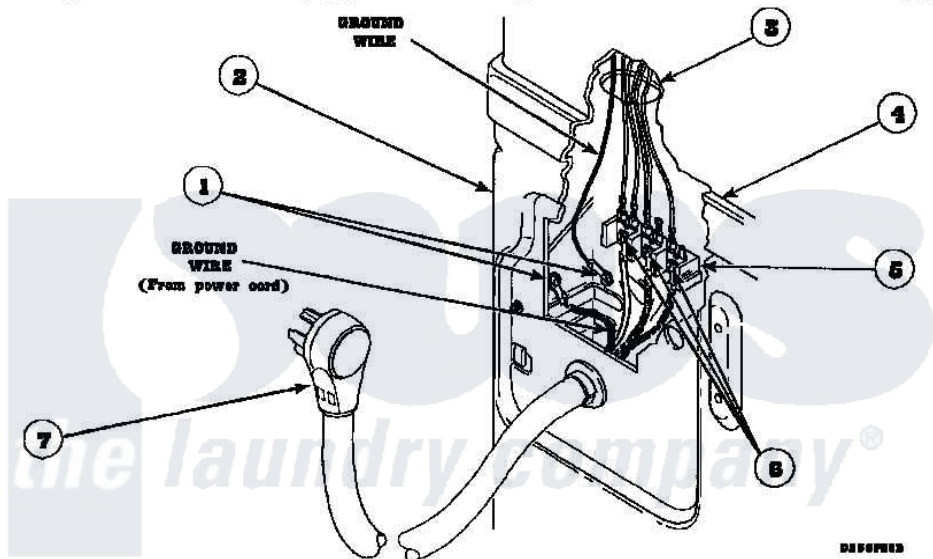

# Amana CE8407W2 (BOM: PCE8407W2) 17 - POWER CORDS

Amana Residential Amana CE8407W2 (BOM: PCE8407W2) Dryer Parts Parts Diagram 17 - POWER CORDS  
 Click on the part number to view part

Item	Original Part Number	Replaced By	Status	Part Description
1	<a href="#">20530</a>			Screw, 10-24 x 3/8 Hex
2	500001P		Not Available	(ADD LETTER BEFORE "P" IN PART
3	500343		Not Available	PANEL, BACK(HOME HOOD)
4	500085P		Not Available	(ADD LETTER L-L, W-W TO PART N
5	61923P	<a href="#">61923</a>		Block, Terminal
6	Y61199	<a href="#">3400094</a>		Screw, 10-32 X 3/8
7	<a href="#">57637</a>			Assembly, Lead-In Cord