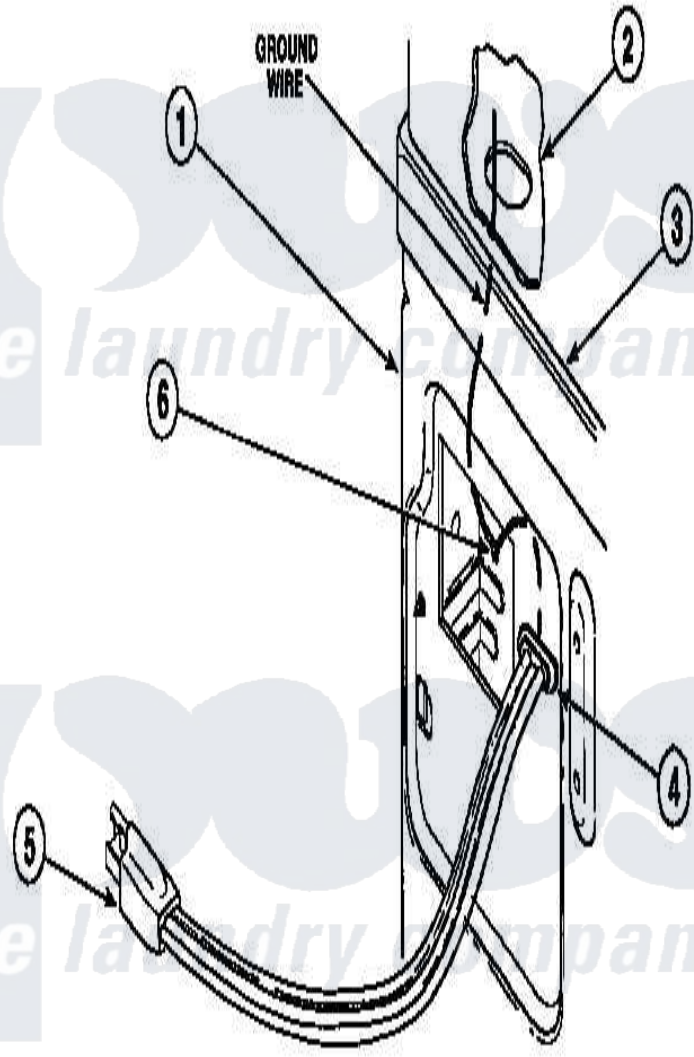

Amana CE8407W2 (BOM: PCE8407W2) 18 - POWER CORDS

Amana Residential Amana CE8407W2 (BOM: PCE8407W2) Dryer Parts Parts Diagram 18 - POWER CORDS
 Click on the part number to view part

Item	Original Part Number	Replaced By	Status	Part Description
1	500001P		Not Available	(ADD LETTER BEFORE "P" IN PART
2	500343		Not Available	PANEL,BACK(HOME HOOD)
3	500085P		Not Available	(ADD LETTER L-L, W-W TO PART N
6	20530			Screw, 10-24 x 3/8 Hex