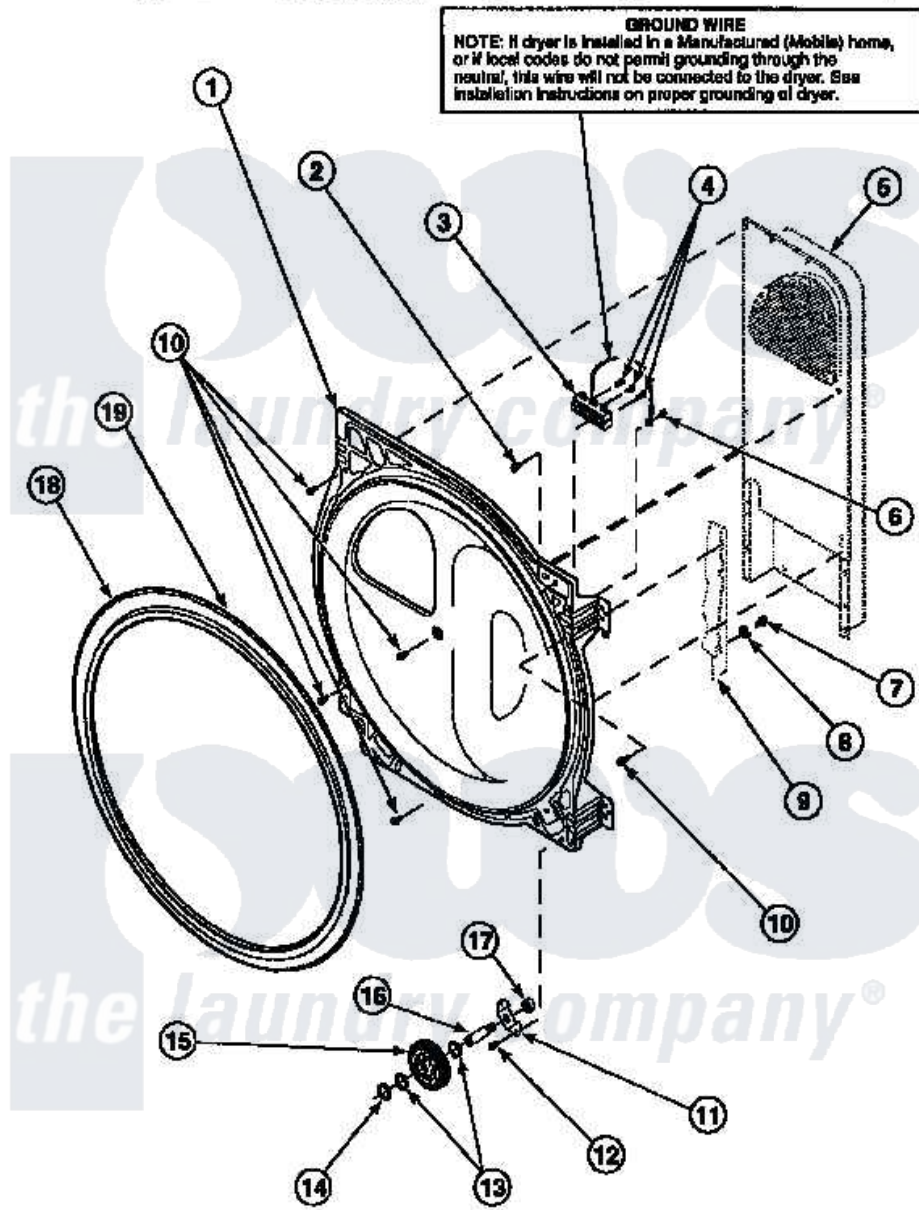

**Amana CE8407W2 (BOM: PCE8407W2) 19 - REAR
BLKHD/SEAL/CYLINDER ROLLER/TERM BLK**

Amana Residential Amana CE8407W2 (BOM: PCE8407W2) Dryer Parts Parts Diagram 19 - REAR
BLKHD/SEAL/CYLINDER ROLLER/TERM BLK
Click on the part number to view part

Item	Original Part Number	Replaced By	Status	Part Description
1	502614W	502614WP		Bulkhead, Rear
"	Y501154		Not Available	ASSY, BULKHEAD
2	501285			Screw, No.12 X 9/16-Pla
3	61923P	61923		Block, Terminal
4	Y61199	3400094		Screw, 10-32 X 3/8
5	500179P	503605		Assembly, Heater Duct
6	20530			Screw, 10-24 x 3/8 Hex
7	20530			Screw, 10-24 x 3/8 Hex
8	51474		Not Available	WASHER, 13/64IDX1/2ODX.
9	500001P		Not Available	(ADD LETTER BEFORE "P" IN PART
10	501668	503688		Screw, 10B-16 X .34 I
11	500062	40113601		Assembly, Roller Brkt
12	501668	503688		Screw, 10B-16 X .34 I
13	52549			Washer, 501 ID X3/4 Odx

14	23748		Ring, Retaining
15	500214P	37001042	Assembly, Cylinder Roller
16	56461		Shaft
17	56156	358160	Nut
18	501801	37001132	Seal, Cylinder
19	22506P	511637P	Adh Dow 737 Clr 3 Oz Tube