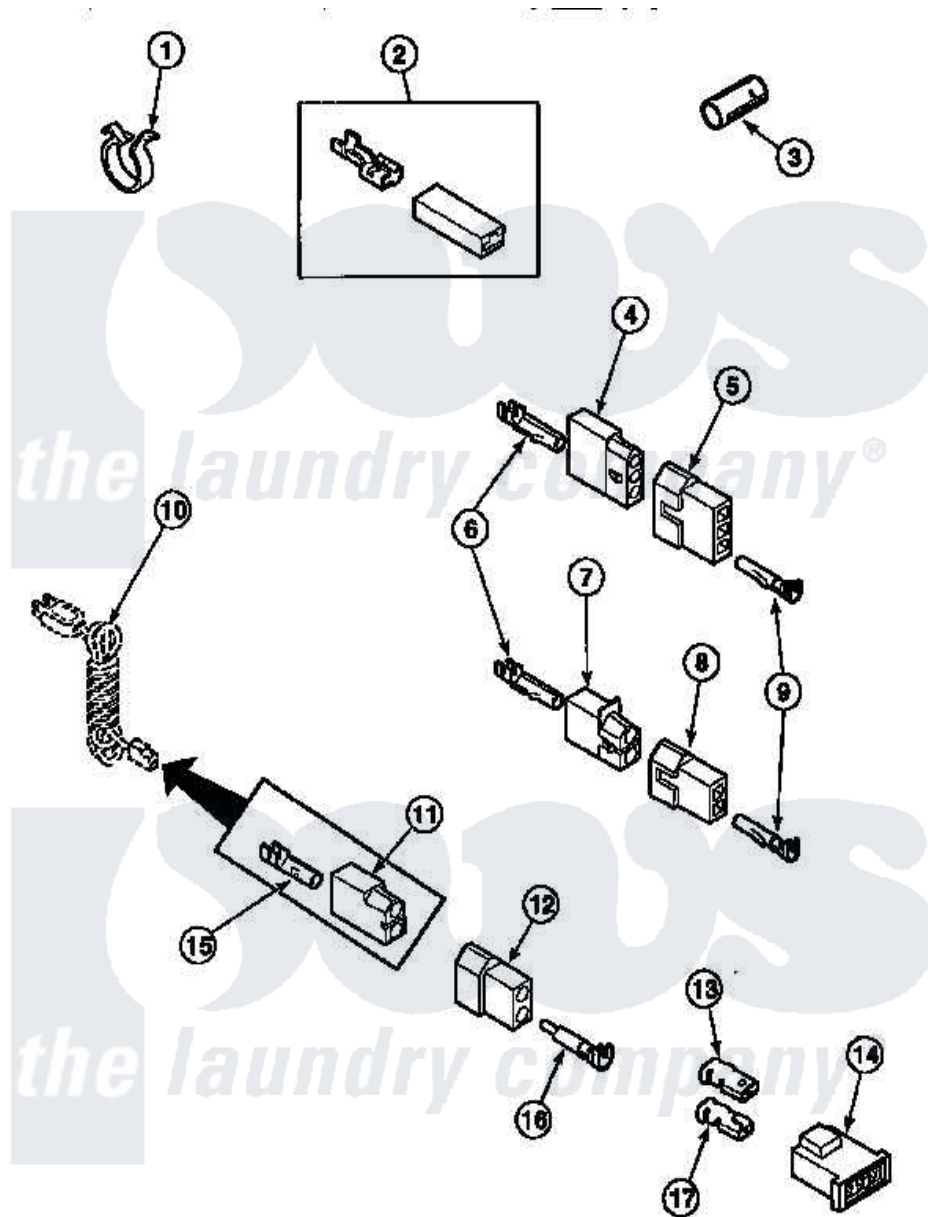

Amana CE8407W2 (BOM: PCE8407W2) 20 - TERMINALS

Amana Residential Amana CE8407W2 (BOM: PCE8407W2) Dryer Parts Parts Diagram 20 - TERMINALS
 Click on the part number to view part

Item	Original Part Number	Replaced By	Status	Part Description
1	61510	504034		Clip, Wire
2	Y00237			Terminal-Female 1/4 ((1) 12 GAUGE Wire Or(2) 18 GA
3	Y21365	503670		Sleeve Insulator
6	Y00117	5011-XX		093 Female Socket
7	56451			Receptacle, 2 Circuit
15	00130			Terminal, Pin-1/8 Femal