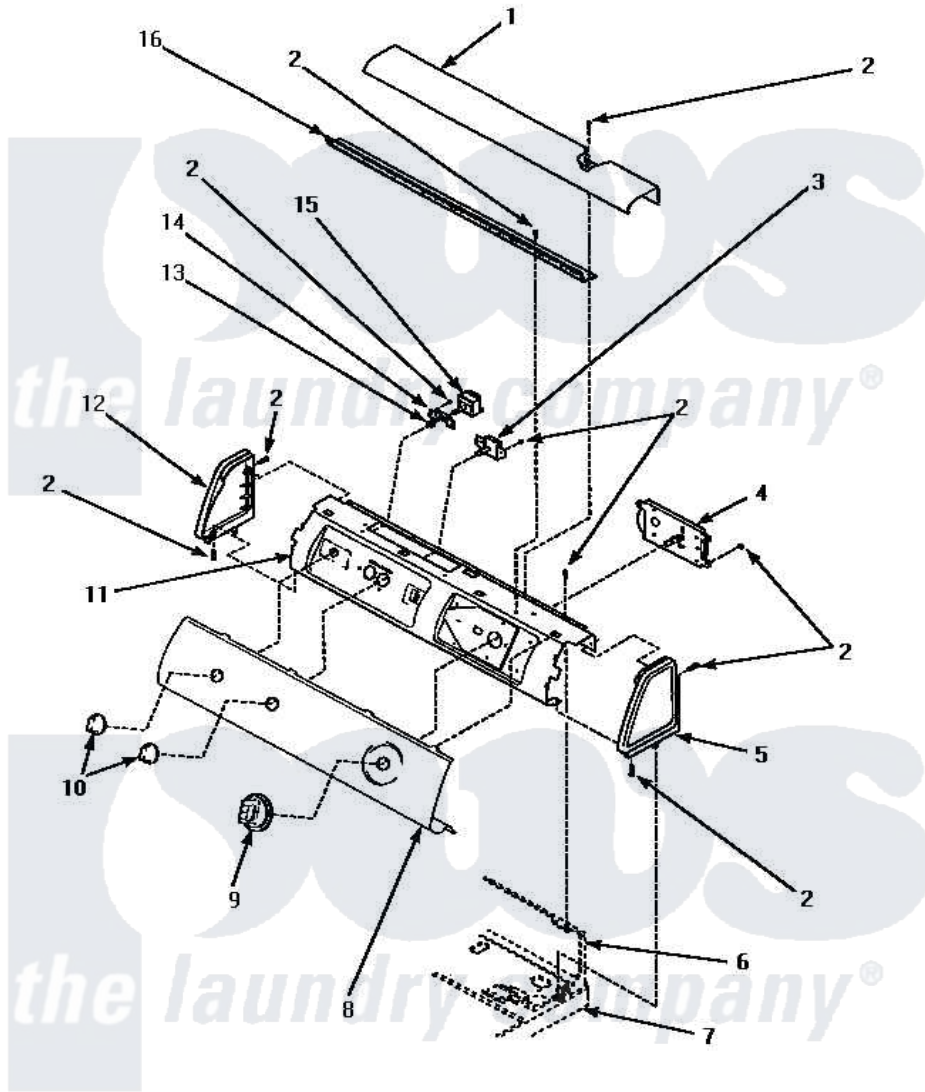

Amana CE8427W (BOM: PCE8427W) 05 - GRAPHIC PANEL, CONTROL HOOD & CONTROLS

GRAPHIC PANEL, CONTROL HOOD AND CONTROLS

Amana [Residential Amana CE8427W \(BOM: PCE8427W\) Dryer Parts](#) Parts Diagram 05 - GRAPHIC PANEL, CONTROL HOOD & CONTROLS

[Click on the part number to view part](#)

Item	Original Part Number	Replaced By	Status	Part Description
"	NOTE:		Not Available	IF DRYER IS INSTALLED IN A MANUFACTURED (MOBILE) HOME, OR IF LOCAL CODES DO NOT PERMIT GROUNDING THROUGH THE NEUTRAL, THIS WIRE WILL NOT BE CONNECTED TO THE DR
1	500303W			Cover, Top
2	501086	90767		Screw, 8A X 3/8 HeX Washer Head Tapping
3	500823			Signal, Rotary
4	59421	502967P		Timer 5 Cycle Package
5	34817W		Not Available	PANEL,END-RH
6	Y00000000		Not Available	SEE NOTE CONTROL HOOD REAR PANEL
7	Y00000000		Not Available	SEE NOTE CABINET TOP
8	501564W		Not Available	PANEL, GRAPHICS

9	500775W	502220W	Knob, Timer
10	35330W	36701W	Knob
11	500300		Not Available BRACKET,CONTROL SUPPORT-MECH
12	34818W		Not Available PANEL,END-LH
13	57584		Not Available NUT
14	59704		Bracket, Switch Mount
15	Y61511		Not Available SWITCH,FABRIC SELECTOR
16	500305		Not Available DIFFUSER W/OUT HOLE