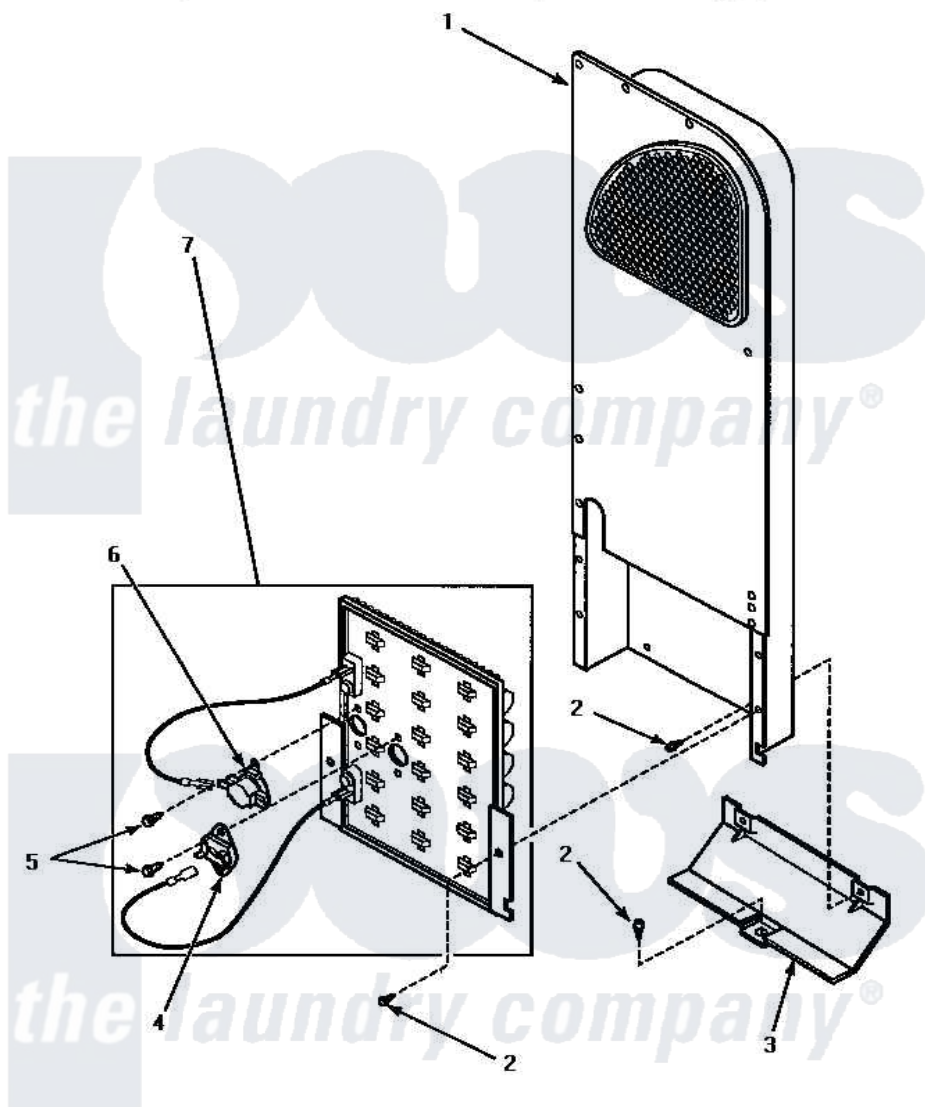

**Amana CE8507W (BOM: P1163609W W) 06 - HEATER BOX ASSY
(ORIGINAL)**

**HEATER BOX ASSEMBLY ORIGINALLY ON DRYER
(Electric Model Dryers)**

Amana Residential Amana CE8507W (BOM: P1163609W W) Dryer Parts Parts Diagram 06 - HEATER BOX ASSY
(ORIGINAL)

[Click on the part number to view part](#)

Item	Original Part Number	Replaced By	Status	Part Description
1	Y00000000		Not Available	SEE NOTE HEATER BOX ASSEMBLY
2	501668	503688		Screw, 10B-16 X .34 I
3	60952		Not Available	SHIELD,HEAT DUCT
4	62600	40113801		Fuse, Thermal
5	23222	3177991		Screw
6	Y62641	W10116735		Thermistor-Fix
7	61928			Heater Assembly 208V
"	61927			Heater Assembly