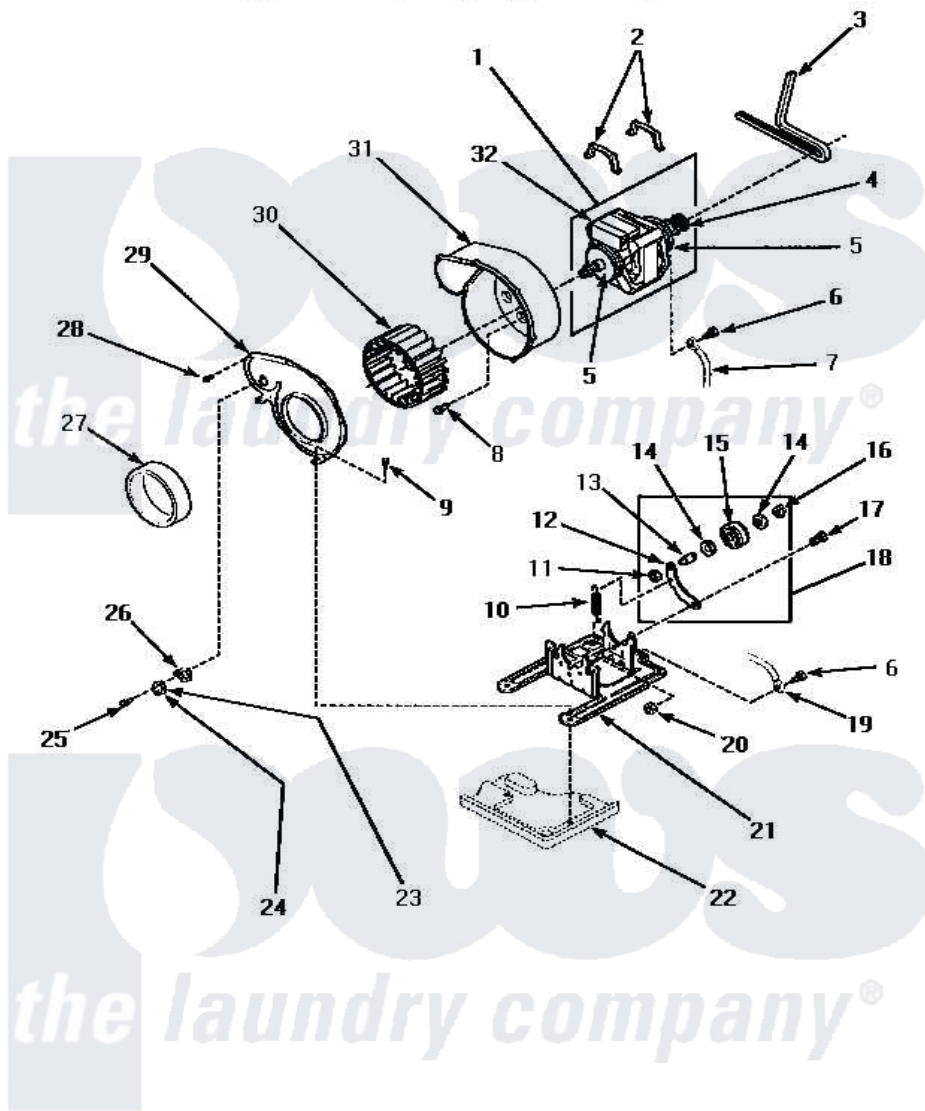

Amana CE8507W (BOM: P1163609W W) 10 - MOTOR, EXHAUST FAN & BELT

MOTOR, EXHAUST FAN AND BELT

Amana Residential Amana CE8507W (BOM: P1163609W W) Dryer Parts Parts Diagram 10 - MOTOR, EXHAUST FAN & BELT

Click on the part number to view part

Item	Original Part Number	Replaced By	Status	Part Description
1	501211	2200376		Motor
2	Y58047	660658		Clamp, Motor Mounting 343481 685441
3	59174	40111201		Belt, Cylinder
4	500011			Pulley, Motor
5	58044A		Not Available	MOUNT,MOTOR-LOCKING
6	20530			Screw, 10-24 x 3/8 Hex
7	Y00000000		Not Available	SEE NOTE GROUND WIRE FROM MOTOR TO MOUNTING BRACKET, GREEN
8	Y31645	27001200		Screw
9	33562	27001200		Screw
10	56076			Spring, Idler
11	56156	358160		Nut
12	500910	37001144		Assembly- Idler

13	56461		Shaft
14	52549		Washer, 501 ID X3/4 Odx
15	Y54414		Assembly, Wheel And Bearing
16	23748		Ring, Retaining
17	500824		Screw, 1/4-20 Unc Hex
18	500269	37001287	Assembly, Idler Lever/Shaft/Pulley
19	Y00000000	Not Available	SEE NOTE GROUND WIRE FROM MOTOR TO MOUNTING BRACKET, GREEN
20	52566	27001225	Nut, Jam Mid Lock 1/4-20
21	500822	503613	Mount, Motor
22	Y00000000	Not Available	SEE NOTE BASE
23	59500		Assembly, Thermistor
25	23222	3177991	Screw
27	500313		Seal, Blower Housing
28	31260		Screw, No.8 X 3/8 Ind H
29	500078	511969P	Kit Blower Housing And Cover
30	56000	510139P	Assembly Blower Fan Package
31	56020		Housing, Blower
32	501218	Not Available	MOTOR SWITCH (DOES NOT INCLUDE THERMAL PROT