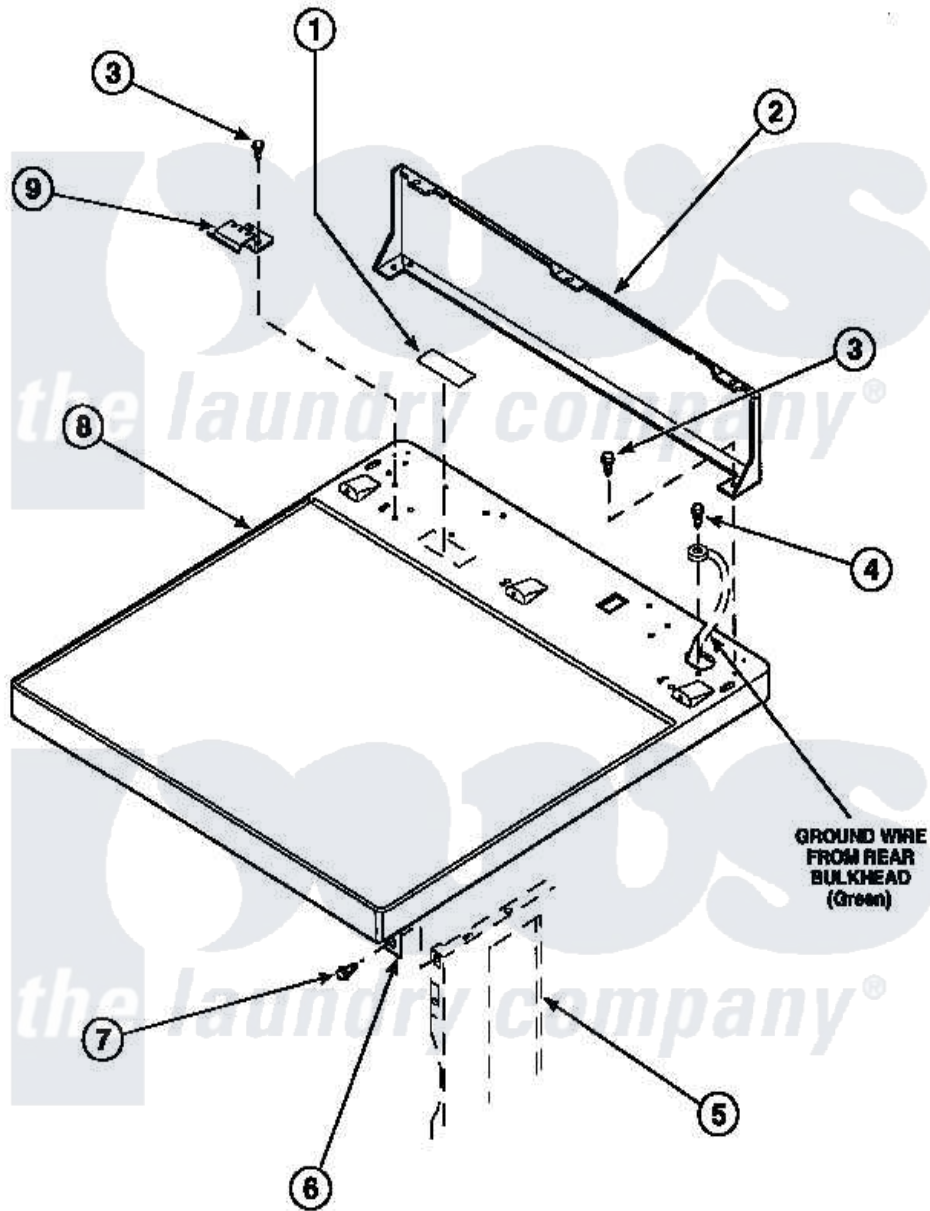

Amana CE8517W2 (BOM: PCE8517W2) 01 - CABINET TOP AND CONTROL HOOD REAR PANEL

Amana Residential Amana CE8517W2 (BOM: PCE8517W2) Dryer Parts Parts Diagram 01 - CABINET TOP AND CONTROL HOOD REAR PANEL
 Click on the part number to view part

Item	Original Part Number	Replaced By	Status	Part Description
2	500343		Not Available	PANEL,BACK(HOME HOOD)
3	501086	90767		Screw, 8A X 3/8 HeX Washer Head Tapping
4	20530			Screw, 10-24 x 3/8 Hex
5	500001P		Not Available	(ADD LETTER BEFORE "P" IN PART
6	500084	40130801		Bracket, Top Mount
7	33562	27001200		Screw
8	500085P		Not Available	(ADD LETTER L-L, W-W TO PART N
9	501241	Y503876		Clip, Hold Down
NI	500314		Not Available	LABEL, WARNING