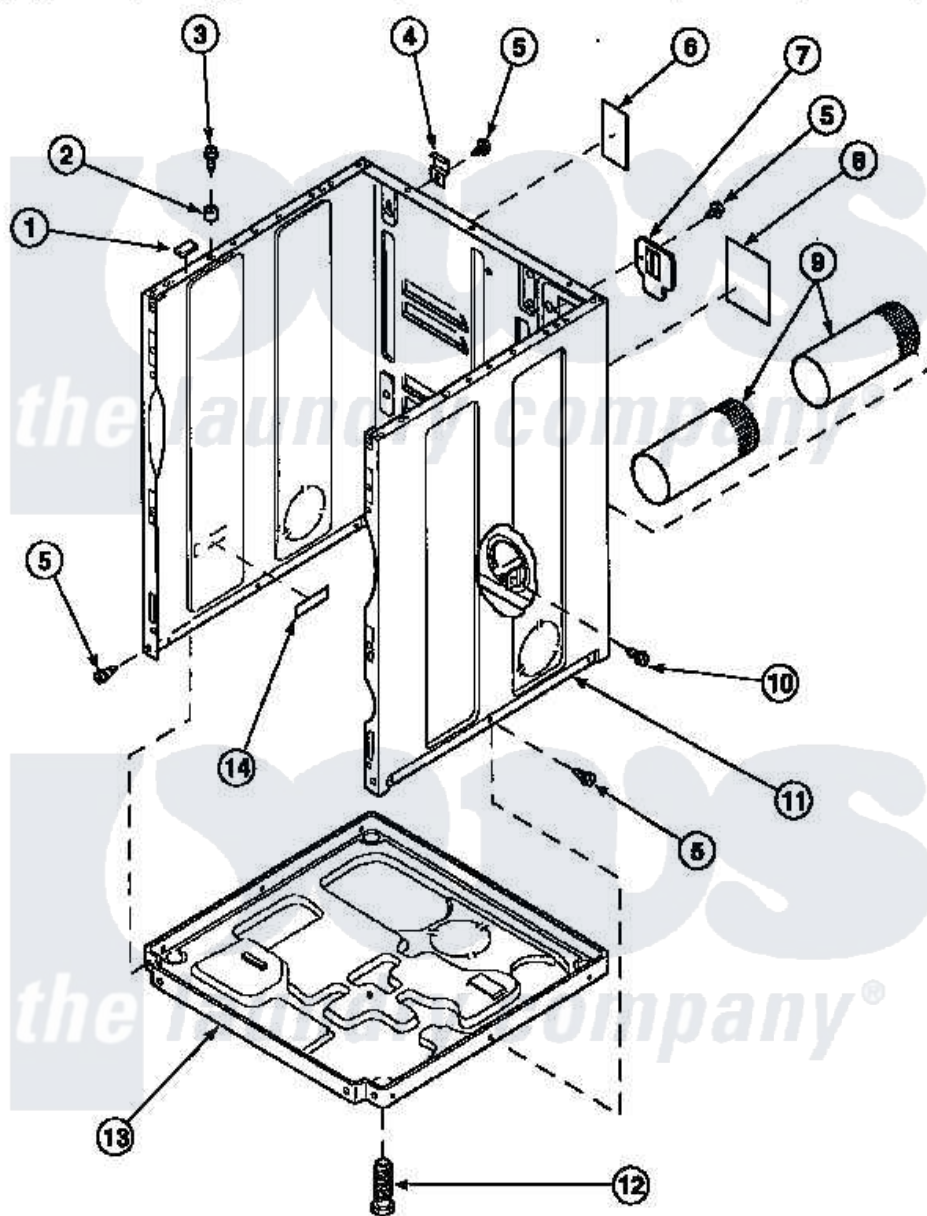

Amana CE8517W2 (BOM: PCE8517W2) 02 - CABINET, EXHAUST DUCT AND BASE

Amana Residential Amana CE8517W2 (BOM: PCE8517W2) Dryer Parts Parts Diagram 02 - CABINET, EXHAUST DUCT AND BASE

Click on the part number to view part

Item	Original Part Number	Replaced By	Status	Part Description
1	Y56128			Pad, Bumper
2	56079	505187		Locator, Panel
3	32671	Y014874		Screw, Idler Arm And Sleeve
4	500003			Hinge, Top
5	33562	27001200		Screw
8	501289		Not Available	(ELECTRIC MODELS)
9	500064	505518		Duct, Exhaust
10	501668	503688		Screw, 10B-16 X .34 I
11	500001P		Not Available	(ADD LETTER BEFORE "P" IN PART
12	Y500101			Leg, Leveling
13	500070			Base, Dryer
14	61294		Not Available	(ELECTRIC MODELS)
NI	521P3			Kit, Flex Vent-Display
"	528P3			Directional Exhaust Kit