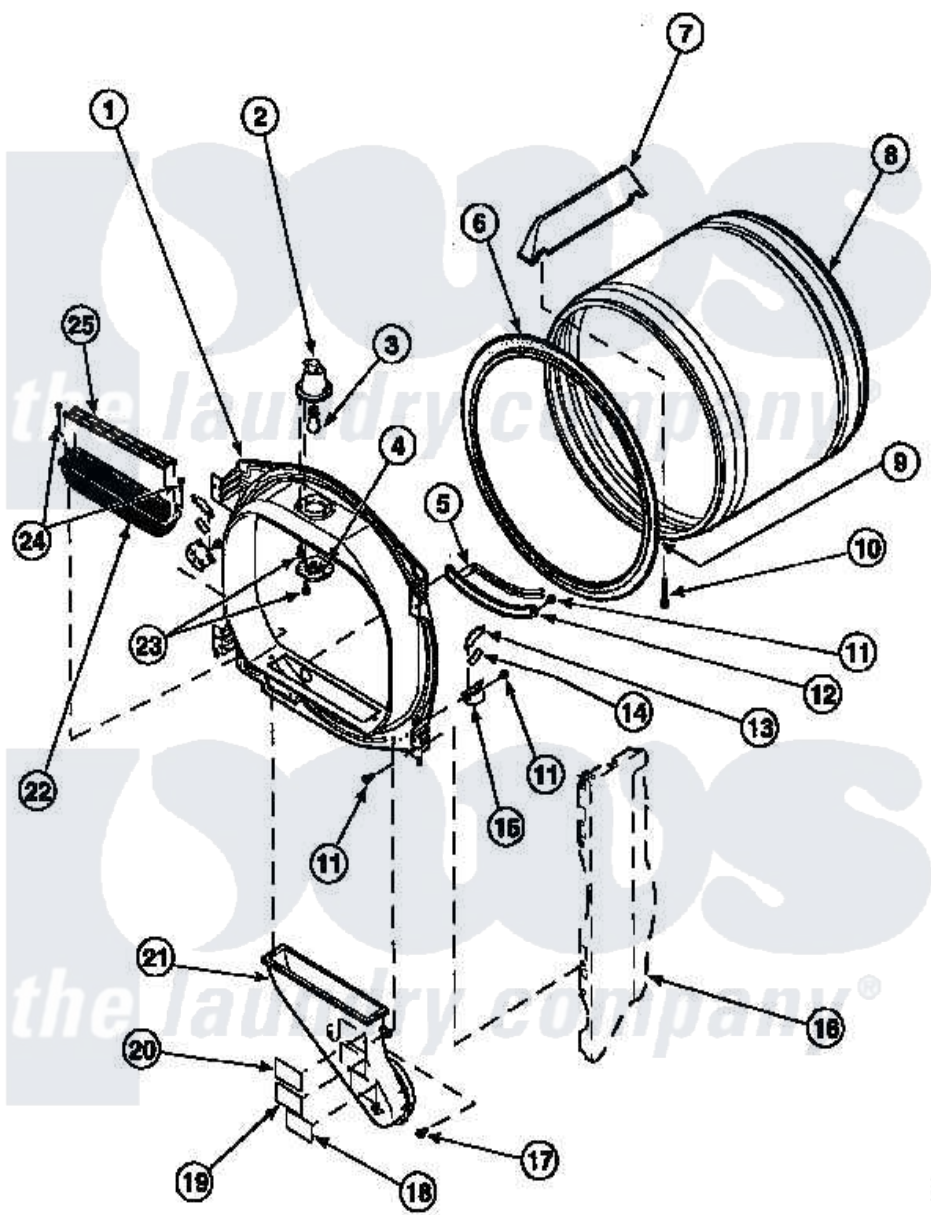

Amana CE8517W2 (BOM: PCE8517W2) 03 - FR BLKHD, AIR DUCT, FELT SEAL & CYLINDER

Amana Residential Amana CE8517W2 (BOM: PCE8517W2) Dryer Parts Parts Diagram 03 - FR BLKHD, AIR DUCT, FELT SEAL & CYLINDER
 Click on the part number to view part

Item	Original Part Number	Replaced By	Status	Part Description
1	501570WP		Not Available	ASSY BULKHEAD
2	500153		Not Available	CYLINDER LIGHT HOUSING
3	Y60954	67001316		Bulb, Light
4	500094		Not Available	LENS,DRUM LIGHT
6	501801	37001132		Seal, Cylinder
7	500022	510102		Baffle- SH
8	500735P		Not Available	ASSY,CYLINDER-HOME
9	22506P	511637P		Adh Dow 737 Clr 3 Oz Tube
10	Y62588			Screw, 10BT-12 X 1 Tap
11	502120	489069		Xxscrew, 10-12 X 1/2
13	501553	37001298		Glide- Dry
14	500121	510189		Pad Felt
15	501554	12002090		Bracket
16	500001P		Not Available	(ADD LETTER BEFORE "P" IN PART

17	Y31645	27001200	Screw	
18	56259		Not Available	STICKER
20	500314		Not Available	LABEL, WARNING
21	502231		Not Available	DUCT, HEAT
22	502140P			Filter, Lint Kit
23	500248	M0211530		Screw-SM No.8-18 X 3/8"
24	500226			Screw, 8b-16 x 5/8 Tap
25	502092			Cover, Lint Filter