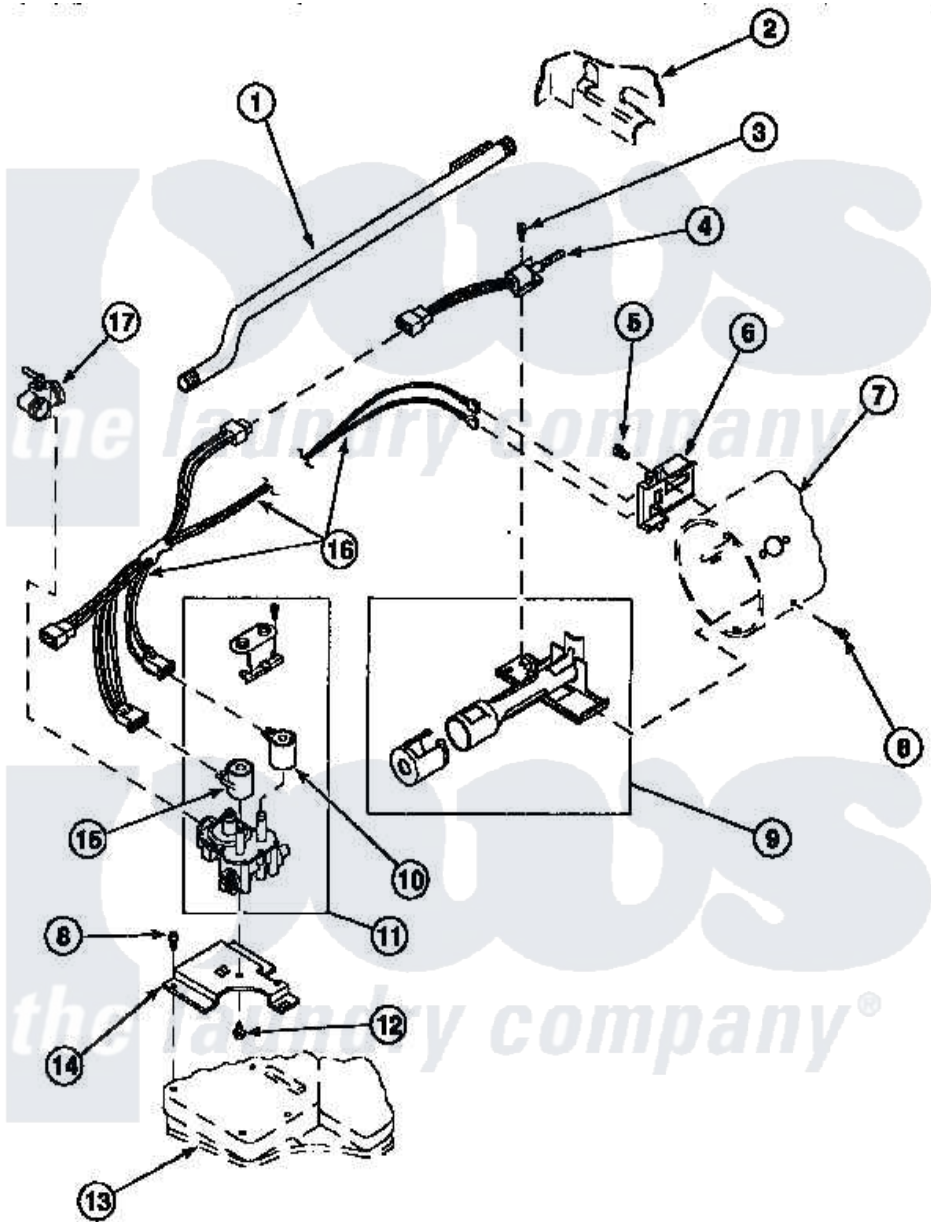

**Amana CE8517W2 (BOM: PCE8517W2) 04 - GAS VALVE, IGNITER & GAS CONVERSION KITS**

Amana Residential Amana CE8517W2 (BOM: PCE8517W2) Dryer Parts Parts Diagram 04 - GAS VALVE, IGNITER & GAS CONVERSION KITS  
 Click on the part number to view part

| Item | Original Part Number   | Replaced By             | Status        | Part Description               |
|------|------------------------|-------------------------|---------------|--------------------------------|
| 2    | 500001P                |                         | Not Available | (ADD LETTER BEFORE "P" IN PART |
| 5    | 23222                  | <a href="#">3177991</a> |               | Screw                          |
| 8    | 501668                 | <a href="#">503688</a>  |               | Screw, 10B-16 X .34 I          |
| 13   | <a href="#">500070</a> |                         |               | Base, Dryer                    |
| NI   | Y502137                |                         | Not Available | WIRE HARNESS                   |