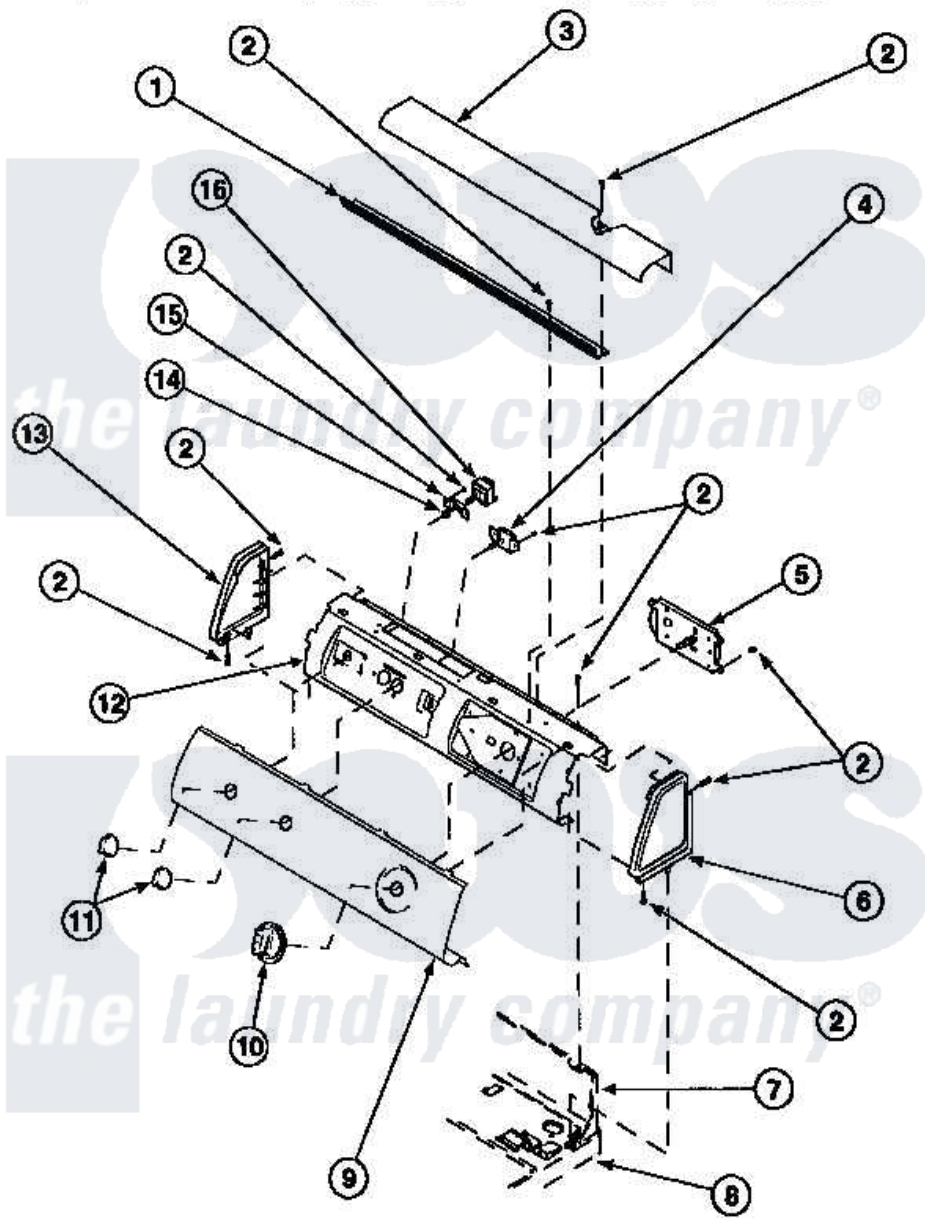

Amana CE8517W2 (BOM: PCE8517W2) 05 - GRAPHIC PANEL, CONTROL HOOD AND CONTROLS

Amana Residential Amana CE8517W2 (BOM: PCE8517W2) Dryer Parts Parts Diagram 05 - GRAPHIC PANEL, CONTROL HOOD AND CONTROLS
 Click on the part number to view part

Item	Original Part Number	Replaced By	Status	Part Description
1	500305		Not Available	DIFFUSER W/OUT HOLE
2	501086	90767		Screw, 8A X 3/8 HeX Washer Head Tapping
3	500303		Not Available	COVER, TOP
4	500823			Signal, Rotary
5	502967	502967P		Timer 5 Cycle Package
6	34817		Not Available	END CAP(RIGHT)
7	500343		Not Available	PANEL,BACK(HOME HOOD)
8	500085P		Not Available	(ADD LETTER L-L, W-W TO PART N
9	502206		Not Available	GRAPHIC PANEL
"	502630		Not Available	GRAPHIC PANEL
10	502220		Not Available	KNOB, TIMER
11	36701		Not Available	KNOB, TEMP
12	500300		Not Available	BRACKET,CONTROL SUPPORT-MECH

13	34818	Not Available	END CAP(LEFT)
14	57584	Not Available	NUT
15	59704		Bracket, Switch Mount
16	Y61511	Not Available	SWITCH,FABRIC SELECTOR