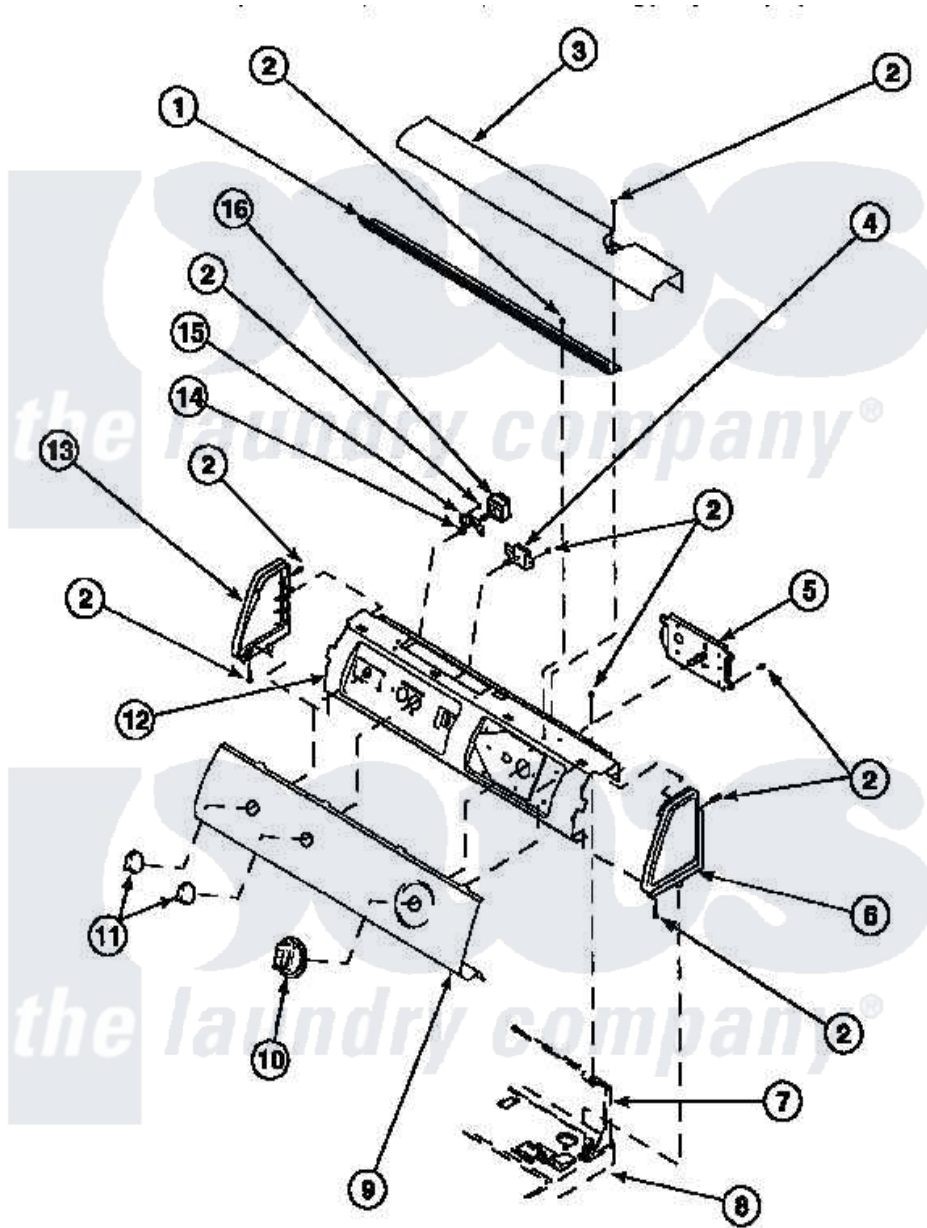

**Amana CE8517W2 (BOM: PCE8517W2) 06 - GRAPHIC PANEL, CONTROL HOOD AND CONTROLS**

Amana Residential Amana CE8517W2 (BOM: PCE8517W2) Dryer Parts Parts Diagram 06 - GRAPHIC PANEL, CONTROL HOOD AND CONTROLS  
 Click on the part number to view part

Item	Original Part Number	Replaced By	Status	Part Description
1	500305		Not Available	DIFFUSER W/OUT HOLE
2	501086	<a href="#">90767</a>		Screw, 8A X 3/8 HeX Washer Head Tapping
3	500303		Not Available	COVER, TOP
4	<a href="#">500823</a>			Signal, Rotary
5	502967	<a href="#">502967P</a>		Timer 5 Cycle Package
"	501881		Not Available	TIMER
6	34817		Not Available	END CAP(RIGHT)
7	500343		Not Available	PANEL,BACK(HOME HOOD)
8	500085P		Not Available	(ADD LETTER L-L, W-W TO PART N
10	502220		Not Available	KNOB, TIMER
11	36701		Not Available	KNOB, TEMP
12	500300		Not Available	BRACKET,CONTROL SUPPORT-MECH
13	34818		Not Available	END CAP(LEFT)

14	57584	Not Available	NUT
15	<a href="#">59704</a>		Bracket, Switch Mount
16	Y61511	Not Available	SWITCH,FABRIC SELECTOR