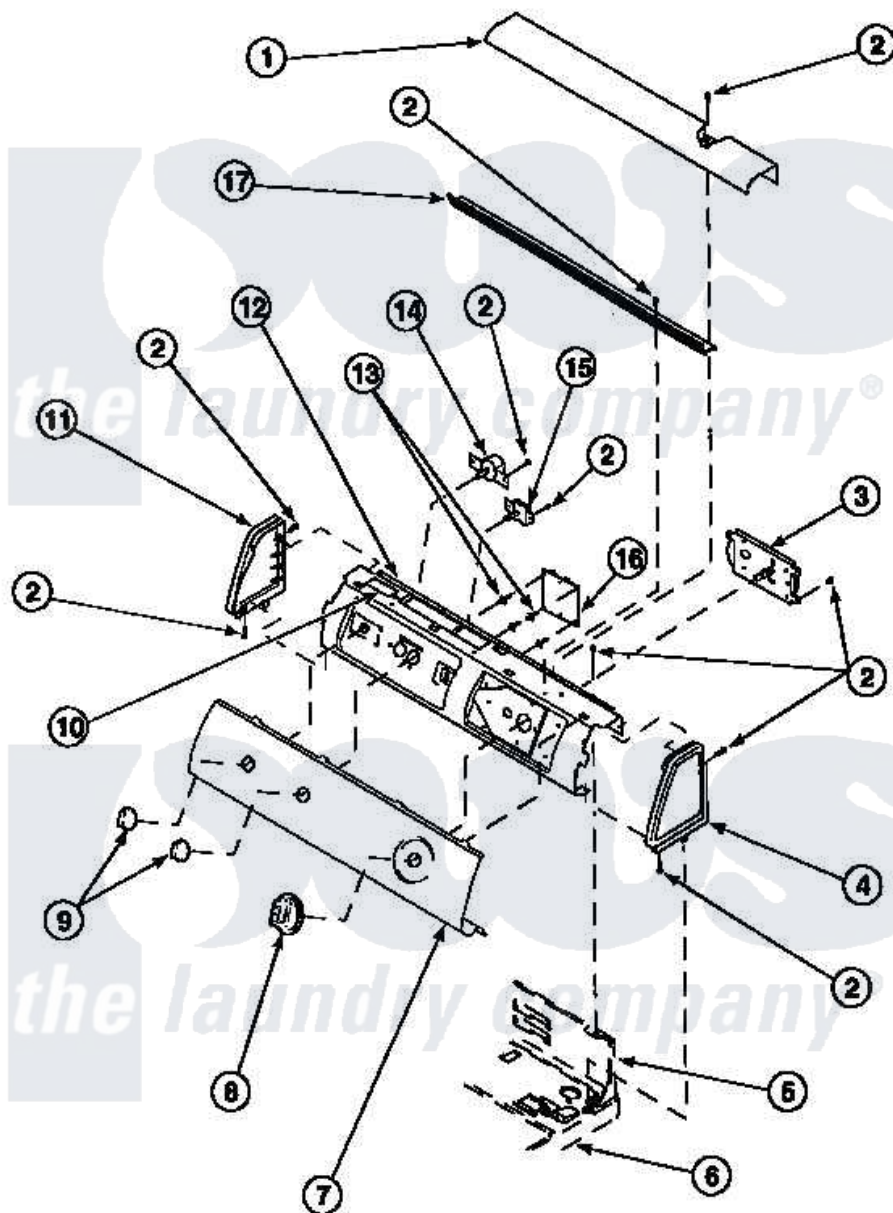

Amana CE8517W2 (BOM: PCE8517W2) 07 - GRAPHIC PANEL, CONTROL HOOD AND CONTROLS

Amana [Residential Amana CE8517W2 \(BOM: PCE8517W2\) Dryer Parts](#) Parts Diagram 07 - GRAPHIC PANEL, CONTROL HOOD AND CONTROLS
 Click on the part number to view part

Item	Original Part Number	Replaced By	Status	Part Description
1	500303		Not Available	COVER, TOP
2	501086	90767		Screw, 8A X 3/8 HeX Washer Head Tapping
3	502967	502967P		Timer 5 Cycle Package
"	501881		Not Available	TIMER
4	34817		Not Available	END CAP(RIGHT)
5	500343		Not Available	PANEL,BACK(HOME HOOD)
6	500085P		Not Available	(ADD LETTER L-L, W-W TO PART N
8	502220		Not Available	KNOB, TIMER
9	36701		Not Available	KNOB, TEMP
11	34818		Not Available	END CAP(LEFT)
12	500300		Not Available	BRACKET,CONTROL SUPPORT-MECH
15	500823			Signal, Rotary
17	500305		Not Available	DIFFUSER W/OUT HOLE