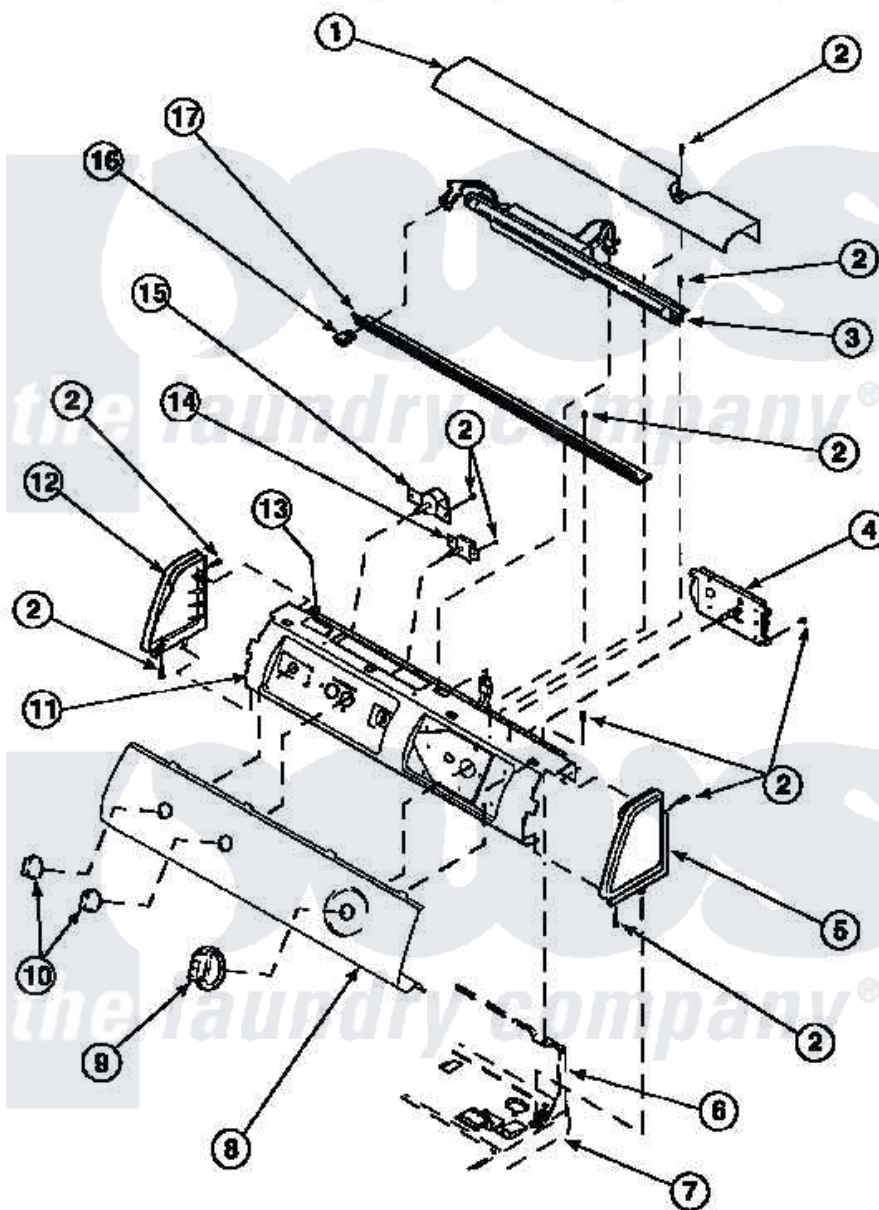

# Amana CE8517W2 (BOM: PCE8517W2) 08 - GRAPHIC PANEL, CONTROL HOOD AND CONTROLS

Amana Residential Amana CE8517W2 (BOM: PCE8517W2) Dryer Parts Parts Diagram 08 - GRAPHIC PANEL, CONTROL HOOD AND CONTROLS  
Click on the part number to view part

Item	Original Part Number	Replaced By	Status	Part Description
1	500303		Not Available	COVER, TOP
2	501086	<a href="#">90767</a>		Screw, 8A X 3/8 HeX Washer Head Tapping
4	502967	<a href="#">502967P</a>		Timer 5 Cycle Package
5	34817		Not Available	END CAP(RIGHT)
6	500343		Not Available	PANEL,BACK(HOME HOOD)
7	500085P		Not Available	(ADD LETTER L-L, W-W TO PART N
9	502220		Not Available	KNOB, TIMER
10	36701		Not Available	KNOB, TEMP
11	500300		Not Available	BRACKET,CONTROL SUPPORT-MECH
12	34818		Not Available	END CAP(LEFT)
14	<a href="#">500823</a>			Signal, Rotary