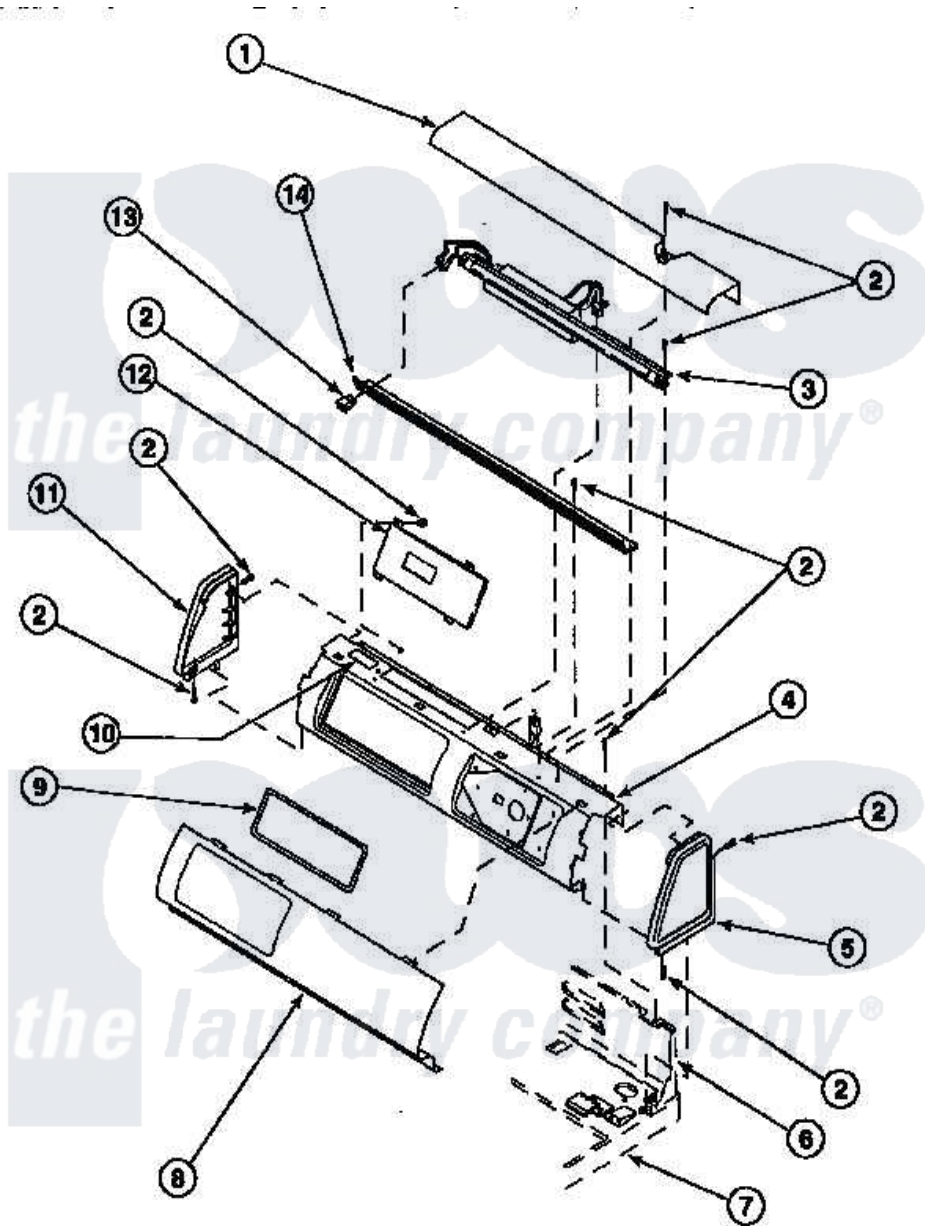

Amana CE8517W2 (BOM: PCE8517W2) 09 - GRAPHIC PANEL, CONTROL HOOD AND CONTROLS

Amana Residential Amana CE8517W2 (BOM: PCE8517W2) Dryer Parts Parts Diagram 09 - GRAPHIC PANEL, CONTROL HOOD AND CONTROLS
 Click on the part number to view part

Item	Original Part Number	Replaced By	Status	Part Description
1	500303		Not Available	COVER, TOP
2	501086	90767		Screw, 8A X 3/8 HeX Washer Head Tapping
5	34817		Not Available	END CAP(RIGHT)
6	500343		Not Available	PANEL,BACK(HOME HOOD)
7	500085P		Not Available	(ADD LETTER L-L, W-W TO PART N
11	34818		Not Available	END CAP(LEFT)