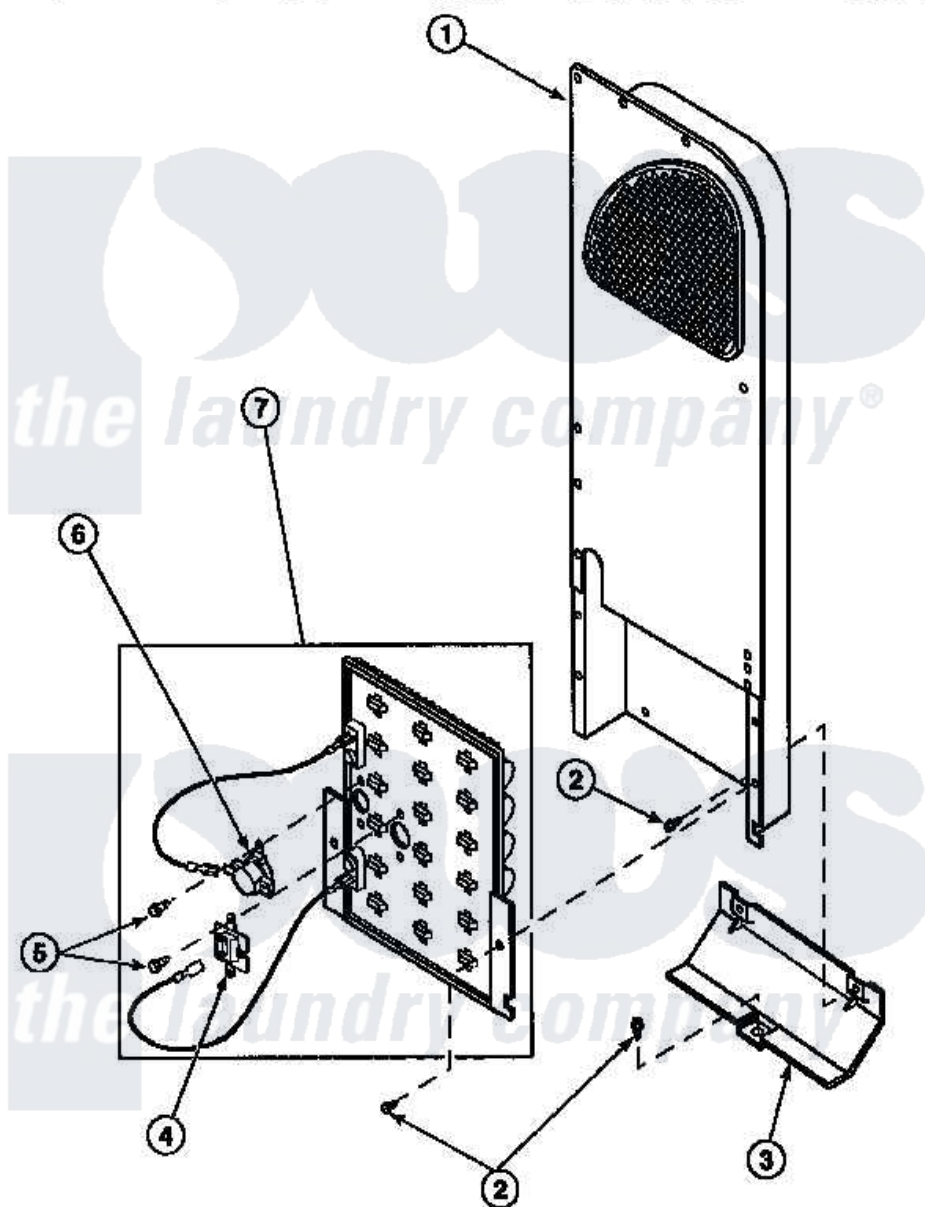

**Amana CE8517W2 (BOM: PCE8517W2) 10 - HEATER BOX ASSY
ORIGINALLY ON ELEC DRYER**

Amana Residential Amana CE8517W2 (BOM: PCE8517W2) Dryer Parts Parts Diagram 10 - HEATER BOX
ASSY ORIGINALLY ON ELEC DRYER
Click on the part number to view part

Item	Original Part Number	Replaced By	Status	Part Description
1	500179P	503605		Assembly, Heater Duct
2	501668	503688		Screw, 10B-16 X .34 I
3	60952		Not Available	SHIELD,HEAT DUCT
4	62600	40113801		Fuse, Thermal
5	23222	3177991		Screw
6	500807			Thermostat, Dpst
7	61928			Heater Assembly 208V
"	61927			Heater Assembly