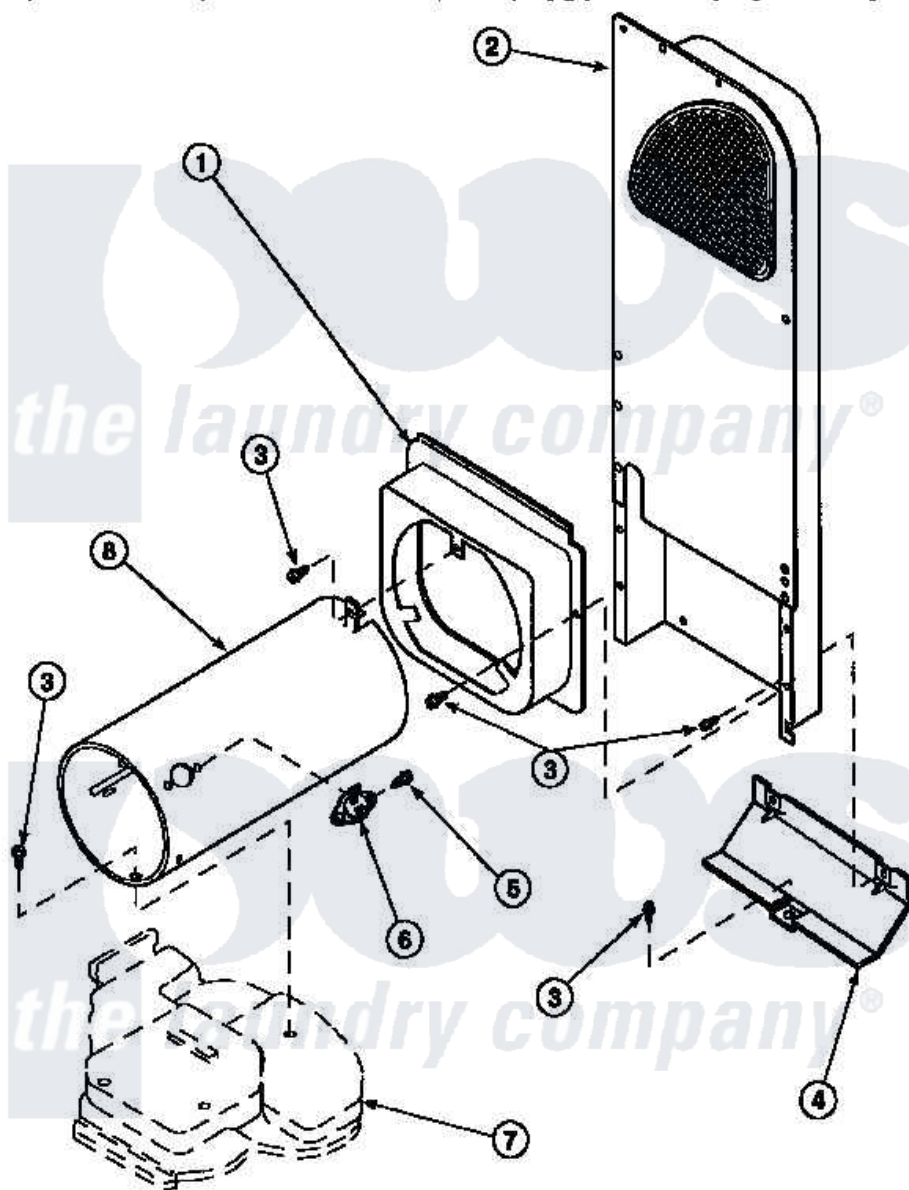

**Amana CE8517W2 (BOM: PCE8517W2) 11 - HEATER BOX ASSY
ORIGINALLY ON GAS DRYER**

Amana [Residential Amana CE8517W2 \(BOM: PCE8517W2\) Dryer Parts](#) Parts Diagram 11 - HEATER BOX ASSY ORIGINALLY ON GAS DRYER
Click on the part number to view part

Item	Original Part Number	Replaced By	Status	Part Description
2	500179P	503605		Assembly, Heater Duct
3	501668	503688		Screw, 10B-16 X .34 I
4	60952		Not Available	SHIELD,HEAT DUCT
7	500070			Base, Dryer