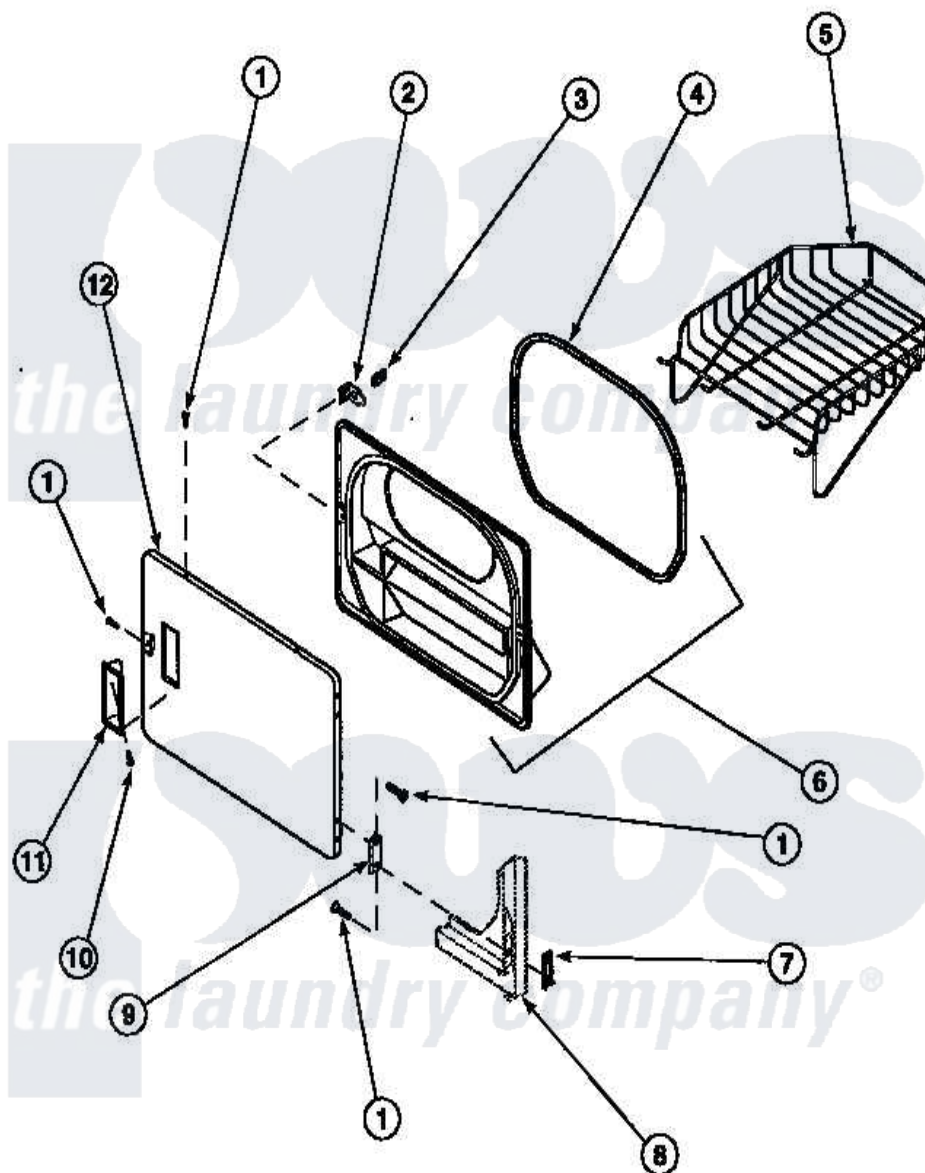

Amana CE8517W2 (BOM: PCE8517W2) 13 - LOADING DOOR WITH DRYING RACK

Amana Residential Amana CE8517W2 (BOM: PCE8517W2) Dryer Parts Parts Diagram 13 - LOADING DOOR WITH DRYING RACK

Click on the part number to view part

Item	Original Part Number	Replaced By	Status	Part Description
1	500226			Screw, 8b-16 x 5/8 Tap
2	500223	40116201		Bracket, Door Strike
3	500039	510181		Strike Doormetal
4	500200		Not Available	SEAL,DOOR
5	501295P		Not Available	RACK, DRYING
6	500199		Not Available	ASSY,LINER & SEAL
7	500236			Clip, Door Hinge Mount
9	500041	Y503676		Hinge, Door And Top
10	500297	8281236		Screw
11	500042		Not Available	DOOR PULL