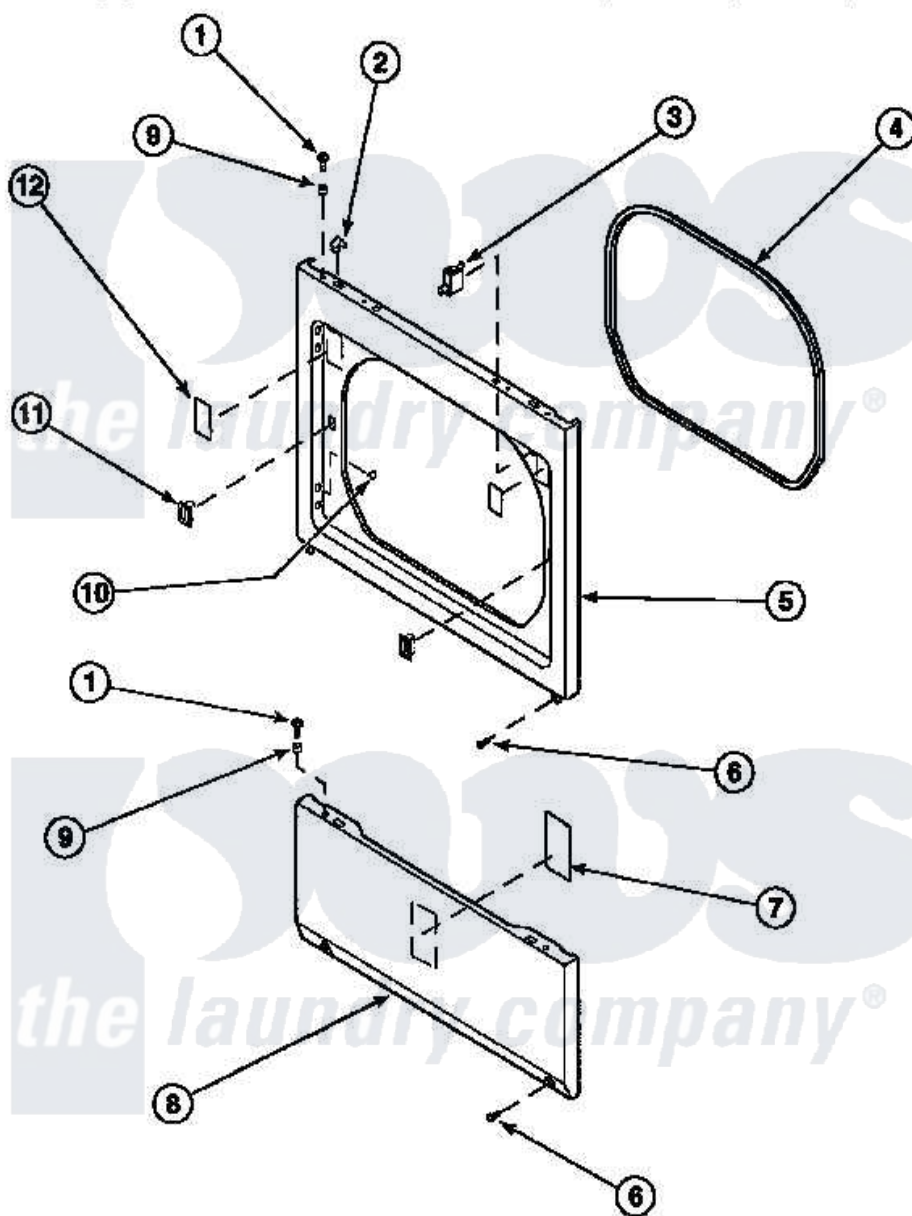

Amana CE8517W2 (BOM: PCE8517W2) 14 - LOWER ACCESS PANEL, FRONT PANEL AND SEAL

Amana Residential Amana CE8517W2 (BOM: PCE8517W2) Dryer Parts Parts Diagram 14 - LOWER ACCESS PANEL, FRONT PANEL AND SEAL
Click on the part number to view part

Item	Original Part Number	Replaced By	Status	Part Description
1	32671	Y014874		Screw, Idler Arm And Sleeve
2	56080	22001650		Fastener, Spring
3	Y62872	W10169313		Switch-Dor
4	500034			Seal, Front Panel
6	33562	27001200		Screw
9	56079	505187		Locator, Panel
10	500227	505295		Screw, No.8ab-16 x 3/4 PH
11	54660	LA-1003		Door Catch Kit