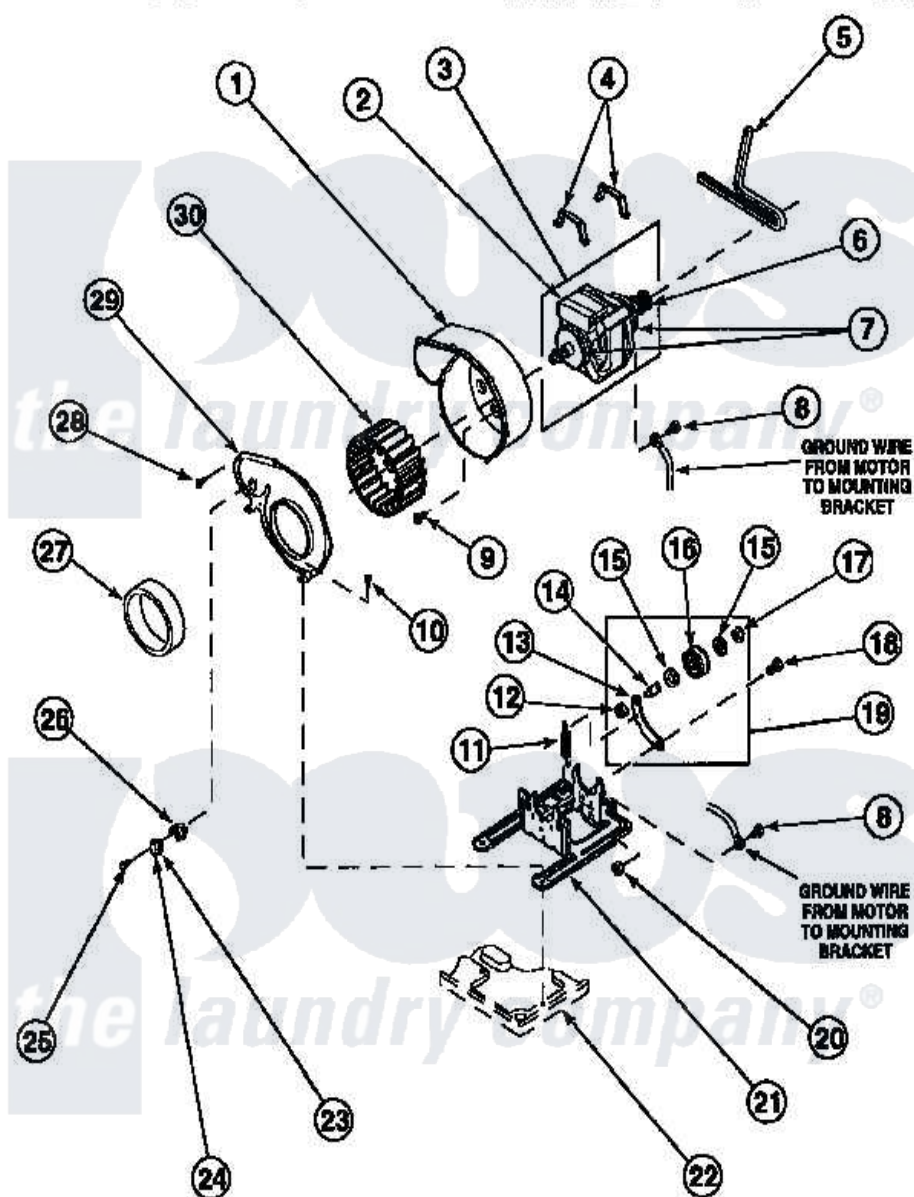

Amana CE8517W2 (BOM: PCE8517W2) 15 - MOTOR, EXHAUST FAN AND BELT

Amana Residential Amana CE8517W2 (BOM: PCE8517W2) Dryer Parts Parts Diagram 15 - MOTOR, EXHAUST FAN AND BELT

[Click on the part number to view part](#)

Item	Original Part Number	Replaced By	Status	Part Description
1	56020			Housing, Blower
2	501218		Not Available	MOTOR SWITCH (DOES NOT INCLUDE THERMAL PROT
3	501211	2200376		Motor
4	Y58047	660658		Clamp, Motor Mounting 343481 685441
5	59174	40111201		Belt, Cylinder
6	500011			Pulley, Motor
7	590P3			Motor Hub Ring Kit
8	20530			Screw, 10-24 x 3/8 Hex
9	Y31645	27001200		Screw
10	33562	27001200		Screw
11	56076			Spring, Idler
12	56156	358160		Nut
13	500910	37001144		Assembly- Idler

14	56461		Shaft
15	52549		Washer, 501 ID X3/4 Odx
16	Y54414		Assembly, Wheel And Bearing
17	23748		Ring, Retaining
18	500824		Screw, 1/4-20 Unc Hex
19	500269	37001287	Assembly, Idler Lever/Shaft/Pulley
20	52566	27001225	Nut, Jam Mid Lock 1/4-20
21	500822	503613	Mount, Motor
22	500070		Base, Dryer
24	503551		Thermostat, Cycling
"	Y61372		Thermostat
25	23222	3177991	Screw
"	Y33561	489464	Screw
26	61401	61623	Thermostat, Heater-BR
27	500313		Seal, Blower Housing
28	31260		Screw, No.8 X 3/8 Ind H
29	500078	511969P	Kit Blower Housing And Cover
30	56000	510139P	Assembly Blower Fan Package