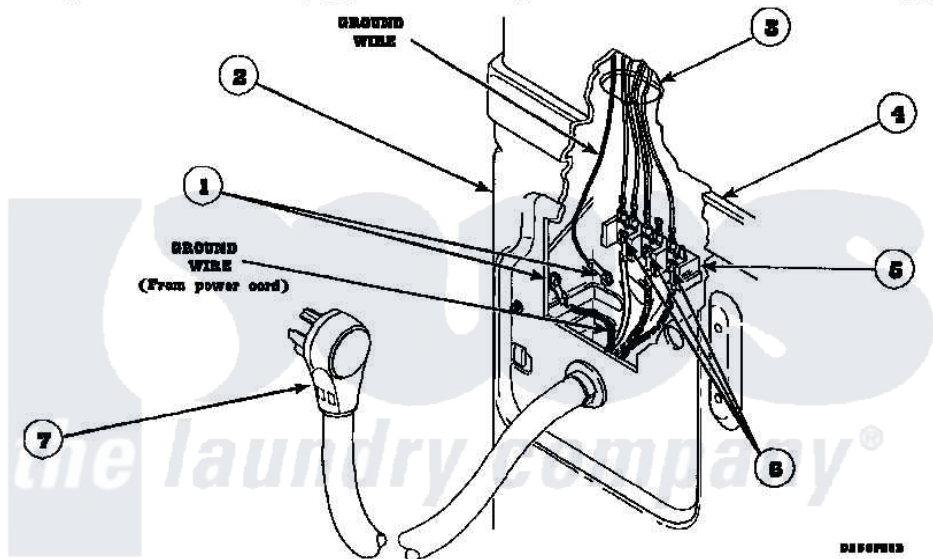

# Amana CE8517W2 (BOM: PCE8517W2) 17 - POWER CORDS

Amana Residential Amana CE8517W2 (BOM: PCE8517W2) Dryer Parts Parts Diagram 17 - POWER CORDS  
 Click on the part number to view part

Item	Original Part Number	Replaced By	Status	Part Description
1	502120	<a href="#">489069</a>		Xxscrew, 10-12 X 1/2
"	<a href="#">20530</a>			Screw, 10-24 x 3/8 Hex
2	500001P		Not Available	(ADD LETTER BEFORE "P" IN PART
3	500343		Not Available	PANEL, BACK(HOME HOOD)
4	500085P		Not Available	(ADD LETTER L-L, W-W TO PART N
5	61923P	<a href="#">61923</a>		Block, Terminal
6	Y61199	<a href="#">3400094</a>		Screw, 10-32 X 3/8
7	<a href="#">57637</a>			Assembly, Lead-In Cord