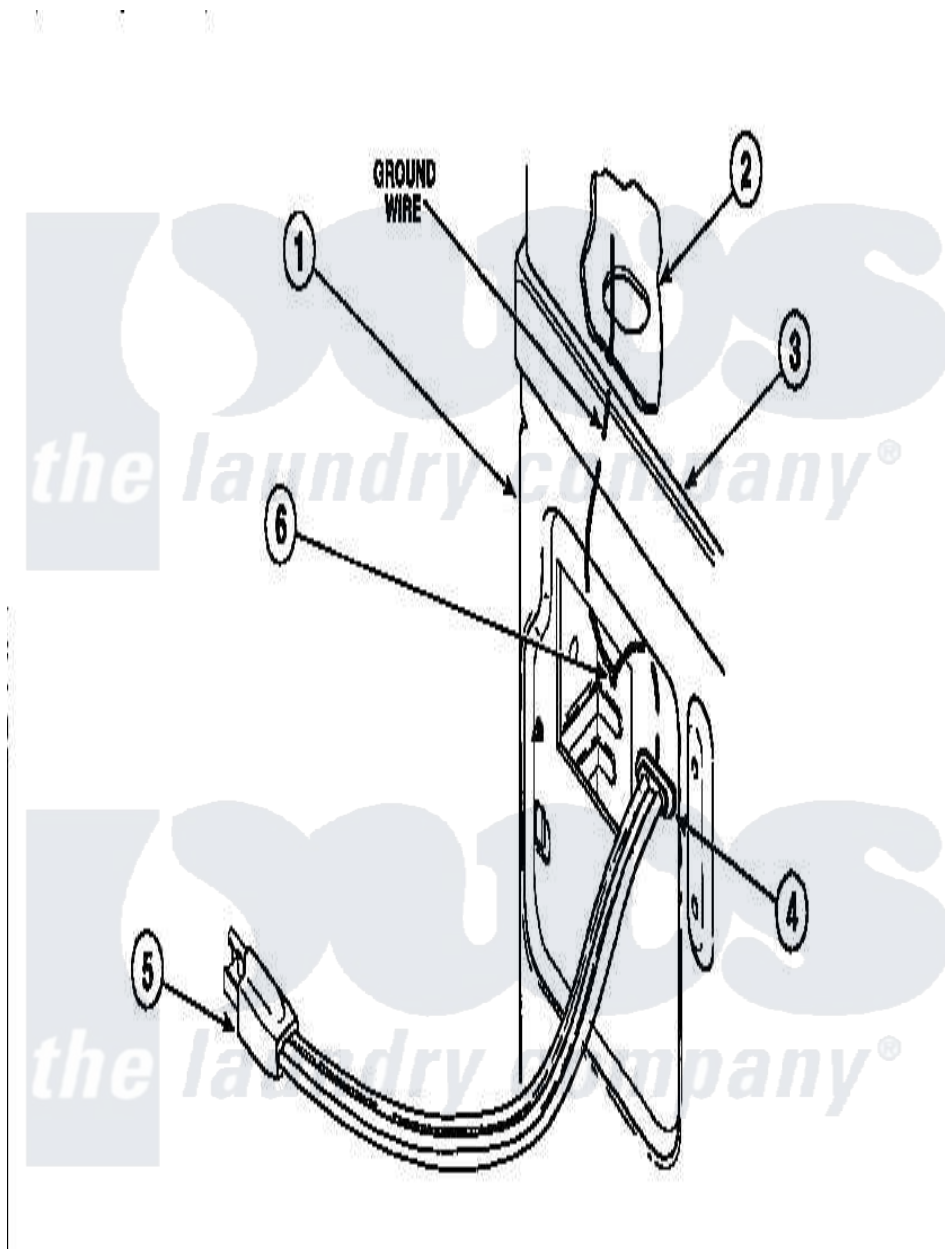

Amana CE8517W2 (BOM: PCE8517W2) 18 - POWER CORDS

Amana Residential Amana CE8517W2 (BOM: PCE8517W2) Dryer Parts Parts Diagram 18 - POWER CORDS
 Click on the part number to view part

Item	Original Part Number	Replaced By	Status	Part Description
1	500001P		Not Available	(ADD LETTER BEFORE "P" IN PART
2	500343		Not Available	PANEL,BACK(HOME HOOD)
3	500085P		Not Available	(ADD LETTER L-L, W-W TO PART N
6	502120	489069		Xxscrew, 10-12 X 1/2
"	20530			Screw, 10-24 x 3/8 Hex