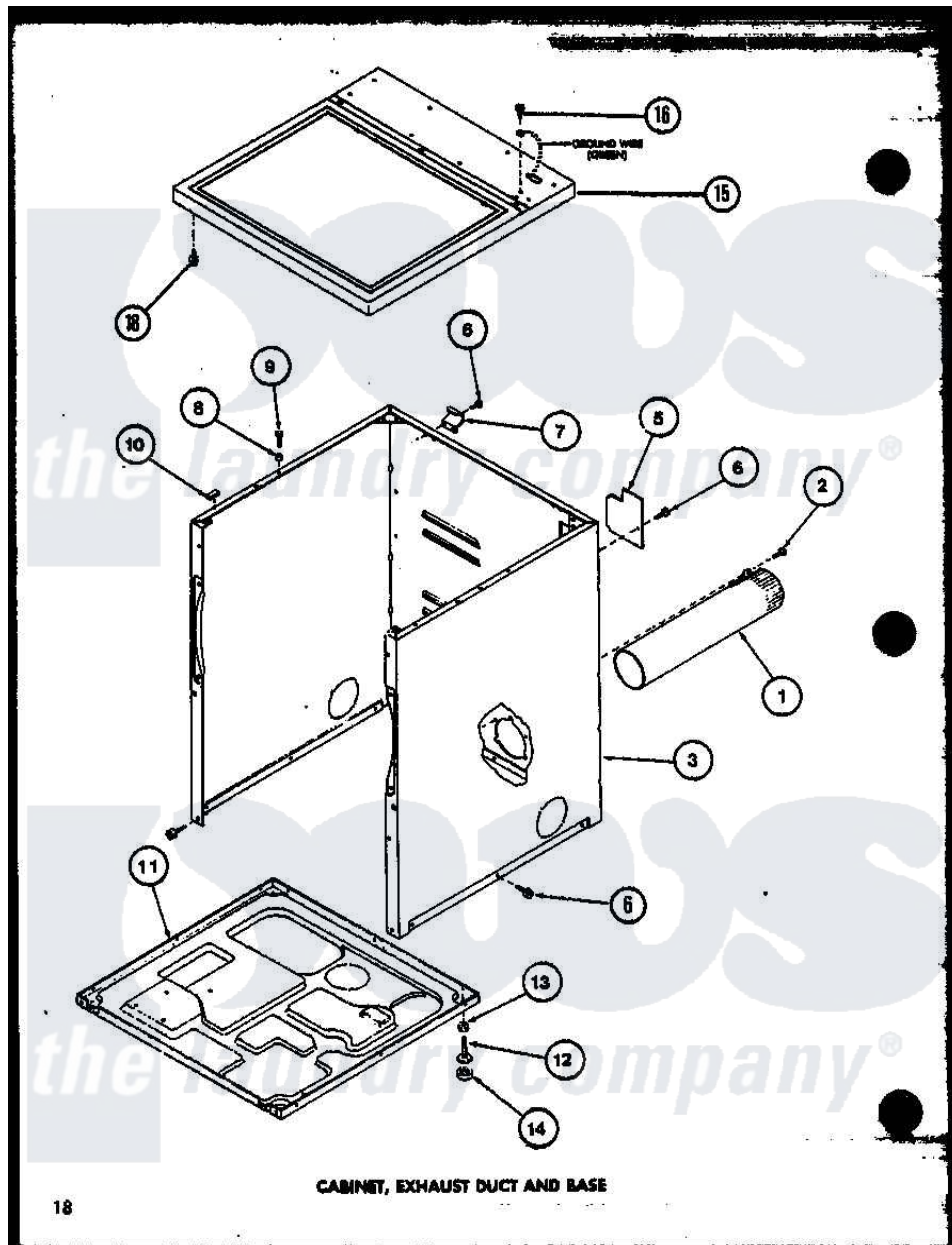

Amana CE9002 (BOM: P7804829W) 01 - CABINET

Amana Residential Amana CE9002 (BOM: P7804829W) Dryer Parts Parts Diagram 01 - CABINET
 Click on the part number to view part

Item	Original Part Number	Replaced By	Status	Part Description
1	R0603041		Not Available	DUCT, EXHAUST
2	R0600052		Not Available	SCREW, HEX HEAD
3	R0603118		Not Available	CABINET W
"	R0603068		Not Available	xxxASSY, DRYER CABINET
5	R0603182	60821		Access Cover
6	R0600017		Not Available	SCREW
7	R0605711		Not Available	HINGE
8	R0603524	505187		Locator, Panel
9	R0600102	Y014874		Screw, Idler Arm And Sleeve
10	R0606519	Y56128		Pad, Bumper
11	R0603183	60811		Assembly, Base-Complete
12	R0600051	Y305086		Adjustable Leg And Nut
13	R0601021	62739		Nut, Lock
14	R0606525	Y314137		Foot, Rubber
15	R0603149		Not Available	TOP ASSY W
"	R0603148		Not Available	TOP, ASSY A