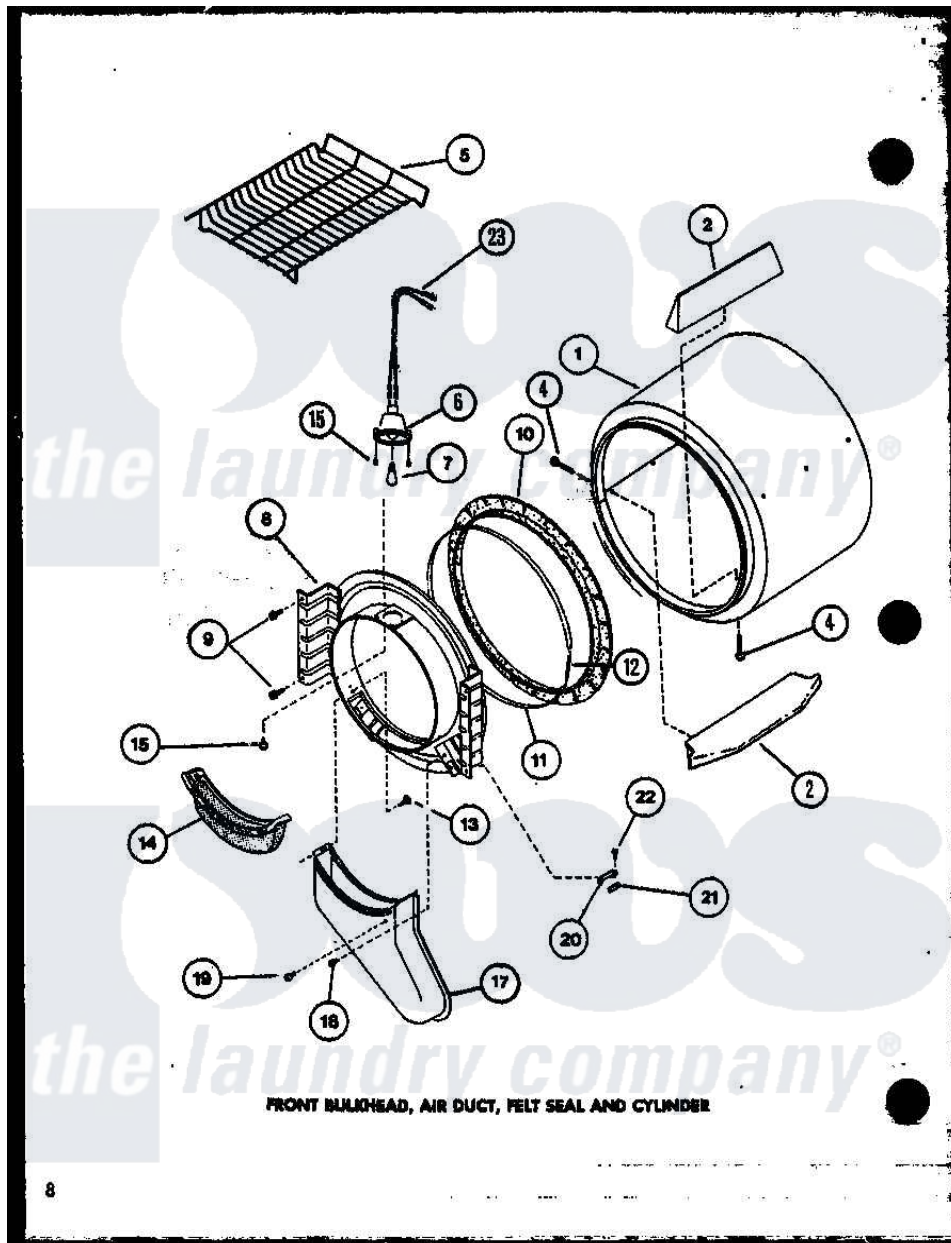

Amana CE9002 (BOM: P7804829W) 02 - FRONT BULKHEAD

Amana Residential Amana CE9002 (BOM: P7804829W) Dryer Parts Parts Diagram 02 - FRONT BULKHEAD
 Click on the part number to view part

Item	Original Part Number	Replaced By	Status	Part Description
1	R0603206		Not Available	CYLINDER ASSY
2	R0605706		Not Available	BAFFLE, CYLINDER LONG
"	R0605707		Not Available	BAFFLE CYLINDER SHORT
4	R0600038		Not Available	SCREW
5	R0603572		Not Available	RACK, DRYING
6	R0605086		Not Available	RECEPTACLE, BULB
7	R0605087	67001316		Bulb, Light
8	R0603152		Not Available	FRONT BULKHEAD A
"	R0603153			Front Bulkhead W/Light White
9	R0600017		Not Available	SCREW
10	R0604508	56088		Assembly, Seal
11	R0605555		Not Available	STRAP, SEAL
12	R0605554	52310		Spring
13	R0600052		Not Available	SCREW, HEX HEAD
14	R0603594	61376P		Filter, Lint-White W/Inst.
15	R0600093	31260		Screw, No.8 X 3/8 Ind H

17	R0603595		Not Available	AIR DUCT
18	R0600039	489464		Screw
19	R0606523		Not Available	BUMPER
20	R0605708	61448		Glide, Cylinder-Rulon F
21	R0604521	58049		Pad, Thin
22	R0600004	W10116760		Screw
23	R0605106		Not Available	WIRE HARNESS