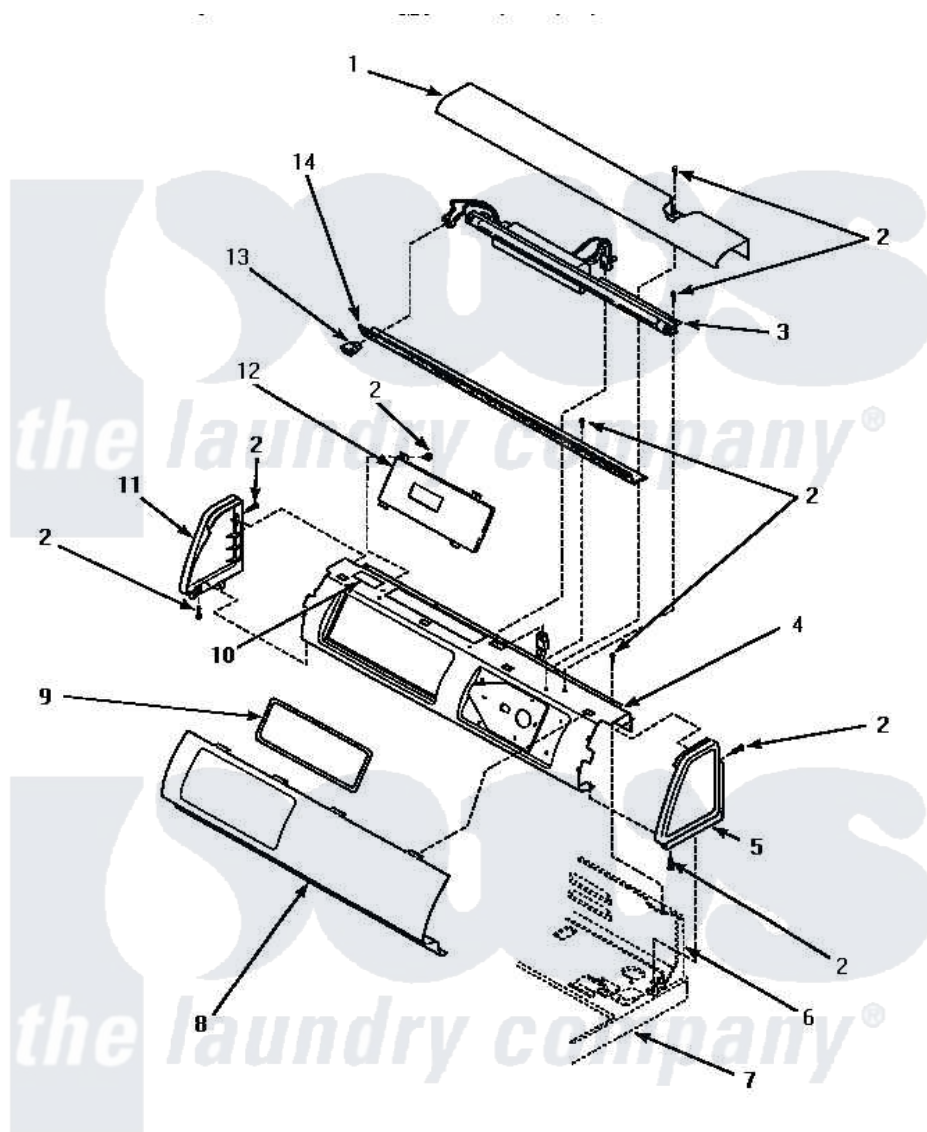

# Amana CE9107W (BOM: P1163709W W) 05 - GRAPHIC PANEL, CONTROL HOOD & CONTROLS

## GRAPHIC PANEL, CONTROL HOOD AND CONTROLS

Amana [Residential Amana CE9107W \(BOM: P1163709W W\) Dryer Parts](#) Parts Diagram 05 - GRAPHIC PANEL, CONTROL HOOD & CONTROLS  
 Click on the part number to view part

Item	Original Part Number	Replaced By	Status	Part Description
"	NOTE:		Not Available	FRONT BULKHEAD INCLUDES CYLINDER SEAL, GLIDE BRACKETS, SCREWS, CYLINDER GLIDES AND FELT PADS.
1	<a href="#">500303W</a>			Cover, Top
2	501086	<a href="#">90767</a>		Screw, 8A X 3/8 HeX Washer Head Tapping
3	<a href="#">34836</a>			Assembly, Fluorescent Light
"	34841		Not Available	STARTER,FLUORESCENT
"	34837		Not Available	BULB,FLUORESCENT
4	<a href="#">500301</a>			Bracket, Electronic Control
5	34817W		Not Available	PANEL,END-RH
6	Y00000000		Not Available	SEE NOTE CONTROL HOOD REAR PANEL
7	Y00000000		Not Available	SEE NOTE CABINET TOP
8	500529W		Not Available	PANEL,GRAPHIC

9	Y500528	Not Available	GASKET,ELECTRONIC CONTROL
10	24903	Not Available	STICKER,DISCONNECT POW
11	34818W	Not Available	PANEL,END-LH
12	500540W	Not Available	KIT, ELECTRONIC TIMER
13	35038	Not Available	SWITCH/ WHITE
14	500308	Not Available	DIFFUSER W/HOLE