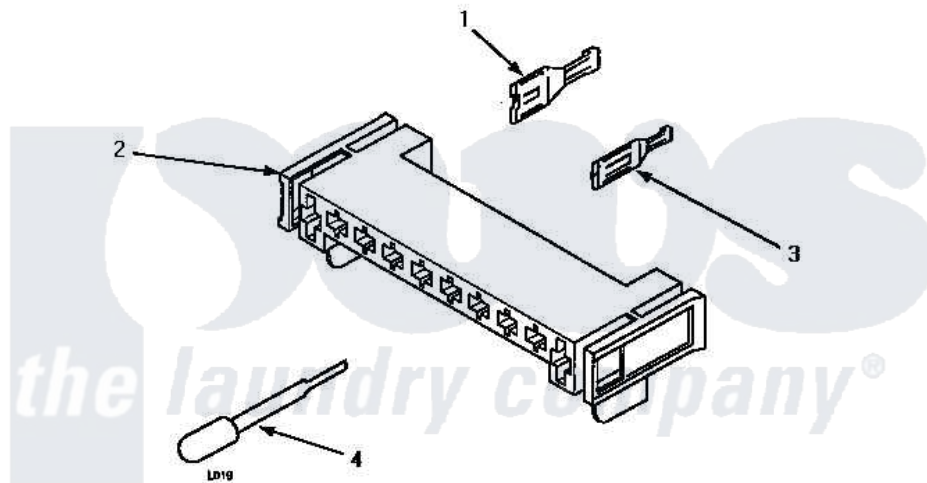

Amana CE9107W (BOM: P1163709W W) 11 - MTR CONN BLOCK/TERM & EXTRACTOR TOOL

MOTOR CONNECTION BLOCK, TERMINALS AND TERMINAL EXTRACTOR TOOLS

Amana Residential Amana CE9107W (BOM: P1163709W W) Dryer Parts Parts Diagram 11 - MTR CONN BLOCK/TERM & EXTRACTOR TOOL

[Click on the part number to view part](#)

Item	Original Part Number	Replaced By	Status	Part Description
1	00255		Not Available	(1/4 INCH-FOR (1) 12 GAUGE WIR
"	Y00256			Spade Terminal Or
2	500338			Housing-10 Position
3	Y00188			Molex Terminal
4	283P4			Terminal Extractor Tool
5	190P4			Terminal Extractor Tool