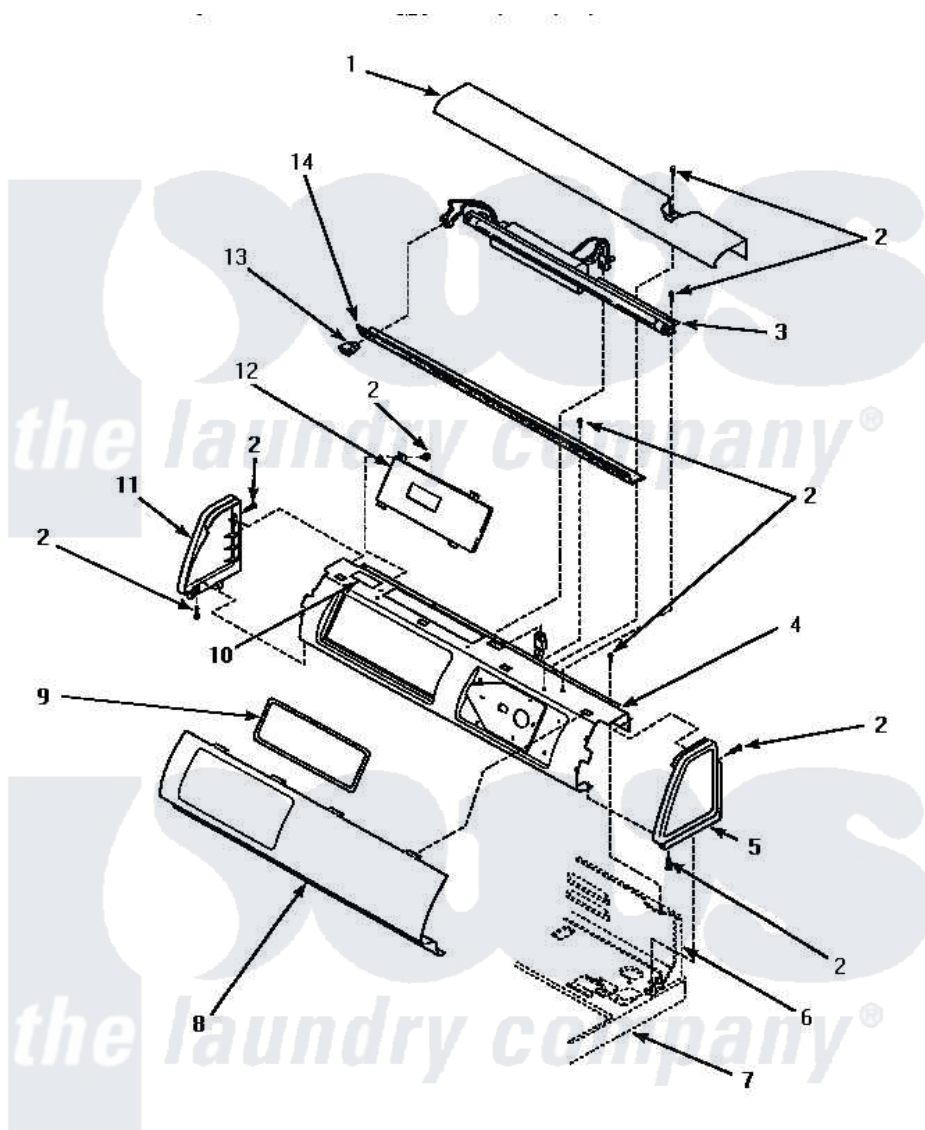

Amana CE9207W (BOM: PCE9207W) 05 - GRAPHIC PANEL, CONTROL HOOD & CONTROLS

GRAPHIC PANEL, CONTROL HOOD AND CONTROLS

Amana [Residential Amana CE9207W \(BOM: PCE9207W\) Dryer Parts](#) Parts Diagram 05 - GRAPHIC PANEL, CONTROL HOOD & CONTROLS

[Click on the part number to view part](#)

Item	Original Part Number	Replaced By	Status	Part Description
"	NOTE:		Not Available	FRONT BULKHEAD INCLUDES CYLINDER SEAL, GLIDE BRACKETS, SCREWS, CYLINDER GLIDES AND FELT PADS.
1	500303W			Cover, Top
2	501086	90767		Screw, 8A X 3/8 HeX Washer Head Tapping
3	34836			Assembly, Fluorescent Light
"	34841		Not Available	STARTER,FLUORESCENT
"	34837		Not Available	BULB,FLUORESCENT
4	500301			Bracket, Electronic Control
5	34817W		Not Available	PANEL,END-RH
6	Y00000000		Not Available	SEE NOTE CONTROL HOOD REAR PANEL
7	Y00000000		Not Available	SEE NOTE CABINET TOP
8	500529W		Not Available	PANEL,GRAPHIC

9	Y500528	Not Available	GASKET,ELECTRONIC CONTROL
10	24903	Not Available	STICKER,DISCONNECT POW
11	34818W	Not Available	PANEL,END-LH
12	500540W	Not Available	KIT, ELECTRONIC TIMER
13	35038	Not Available	SWITCH/ WHITE
14	500308	Not Available	DIFFUSER W/HOLE