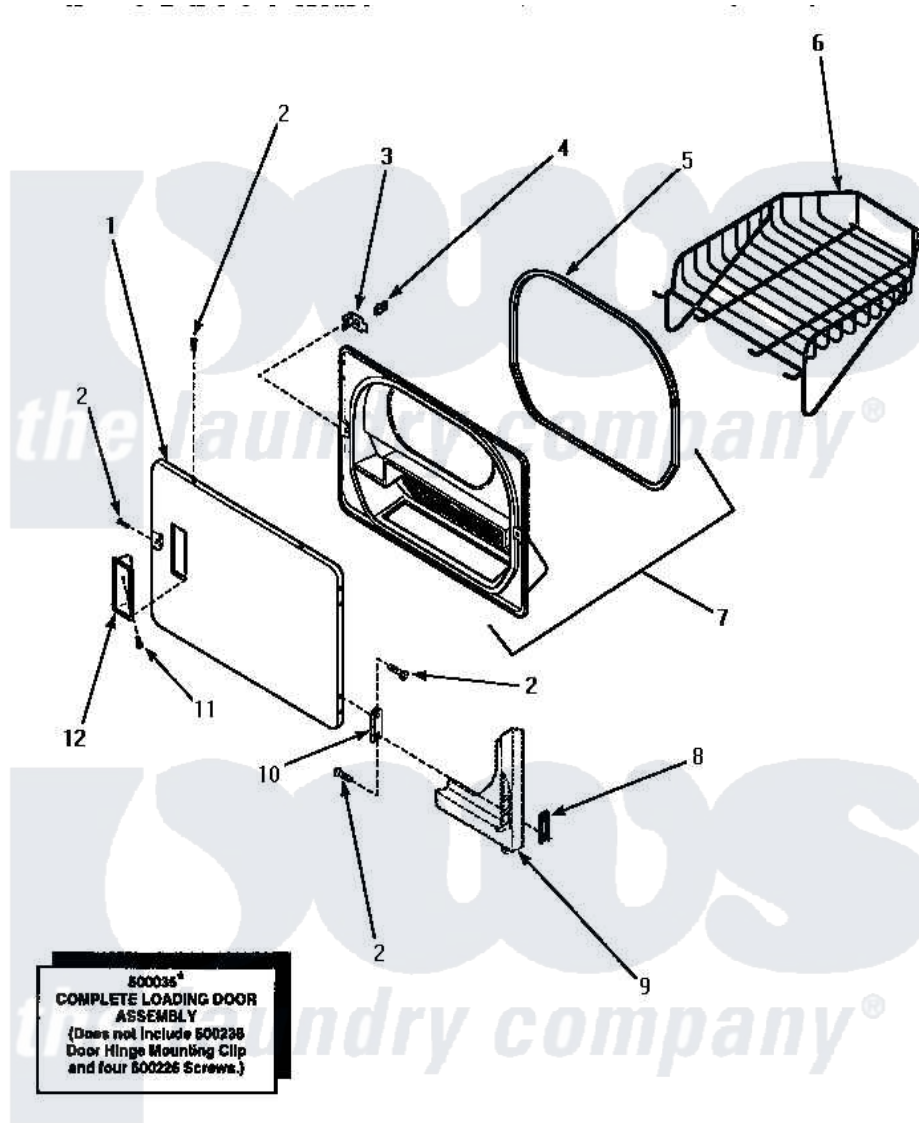

# Amana CE9207W (BOM: PCE9207W) 08 - LOADING DOOR WITH DRYING RACK

## LOADING DOOR WITH DRYING RACK

Amana [Residential Amana CE9207W \(BOM: PCE9207W\) Dryer Parts](#) Parts Diagram 08 - LOADING DOOR WITH DRYING RACK

[Click on the part number to view part](#)

Item	Original Part Number	Replaced By	Status	Part Description
1	<a href="#">500040L</a>			Assembly, Door-Home
"	<a href="#">500040W</a>			Assembly, Door-Home
2	<a href="#">500226</a>			Screw, 8b-16 x 5/8 Tap
3	500223	<a href="#">40116201</a>		Bracket, Door Strike
4	500039	<a href="#">510181</a>		Strike Doormetal
5	500200		Not Available	SEAL,DOOR
6	501295P		Not Available	RACK, DRYING
7	500199		Not Available	ASSY,LINER & SEAL
8	<a href="#">500236</a>			Clip, Door Hinge Mount
9	Y00000000		Not Available	SEE NOTE FRONT PANEL
10	500041	<a href="#">Y503676</a>		Hinge, Door And Top
11	500297	<a href="#">8281236</a>		Screw
12	500042L		Not Available	PULL,DOOR
"	500042W		Not Available	PULL,DOOR
NI	500035W		Not Available	ASSY,DOOR-HOME