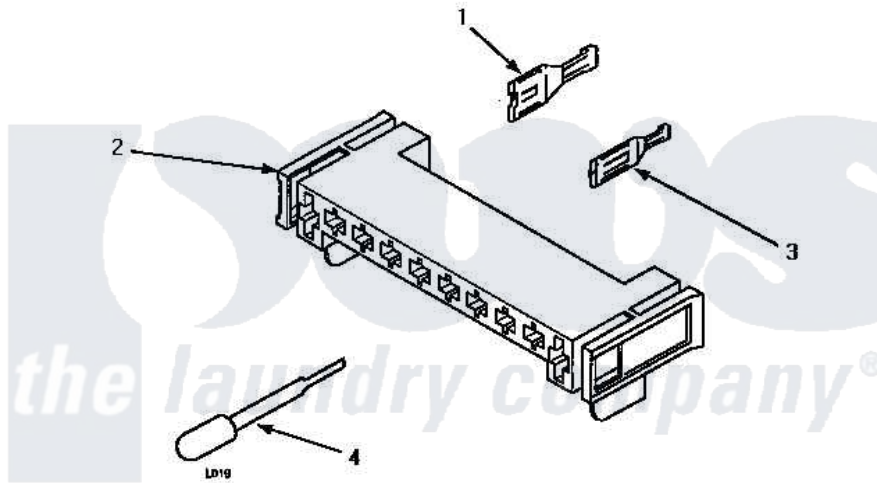

Amana CE9207W (BOM: PCE9207W) 11 - MTR CONN BLOCK/TERM & EXTRACTOR TOOL

MOTOR CONNECTION BLOCK, TERMINALS AND TERMINAL EXTRACTOR TOOLS

Amana [Residential Amana CE9207W \(BOM: PCE9207W\) Dryer Parts](#) Parts Diagram 11 - MTR CONN BLOCK/TERM & EXTRACTOR TOOL

[Click on the part number to view part](#)

Item	Original Part Number	Replaced By	Status	Part Description
1	00255		Not Available	(1/4 INCH-FOR (1) 12 GAUGE WIR
"	Y00256			Spade Terminal Or
2	500338			Housing-10 Position
3	Y00188			Molex Terminal
4	283P4			Terminal Extractor Tool
5	190P4			Terminal Extractor Tool