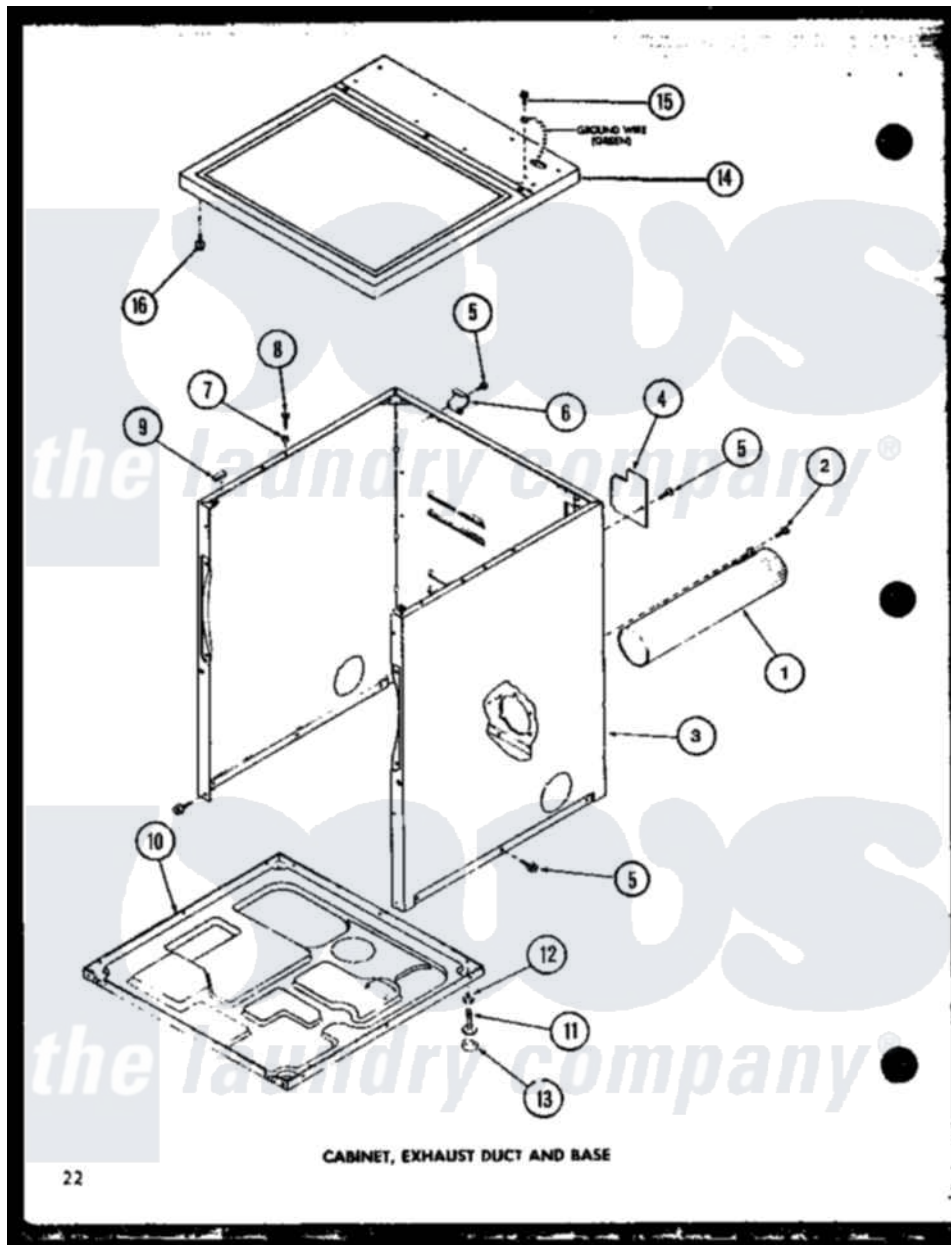

Amana CG2412 (BOM: P7762236W) 01 - CABINET

Amana Residential Amana CG2412 (BOM: P7762236W) Dryer Parts Parts Diagram 01 - CABINET
 Click on the part number to view part

Item	Original Part Number	Replaced By	Status	Part Description
1	R0603041		Not Available	DUCT, EXHAUST
2	R0600052		Not Available	SCREW, HEX HEAD
3	R0603118		Not Available	CABINET W
"	R0603068		Not Available	xxxASSY, DRYER CABINET
4	R0603182	60821		Access Cover
5	R0600017		Not Available	SCREW
6	R0605711		Not Available	HINGE
7	R0603524	505187		Locator, Panel
8	R0600102	Y014874		Screw, Idler Arm And Sleeve
9	R0606519	Y56128		Pad, Bumper
10	R0603183	60811		Assembly, Base-Complete
11	R0600051	Y305086		Adjustable Leg And Nut
12	R0601021	62739		Nut, Lock
13	R0606525	Y314137		Foot, Rubber
14	R0603149		Not Available	TOP ASSY W
"	R0603148		Not Available	TOP, ASSY A