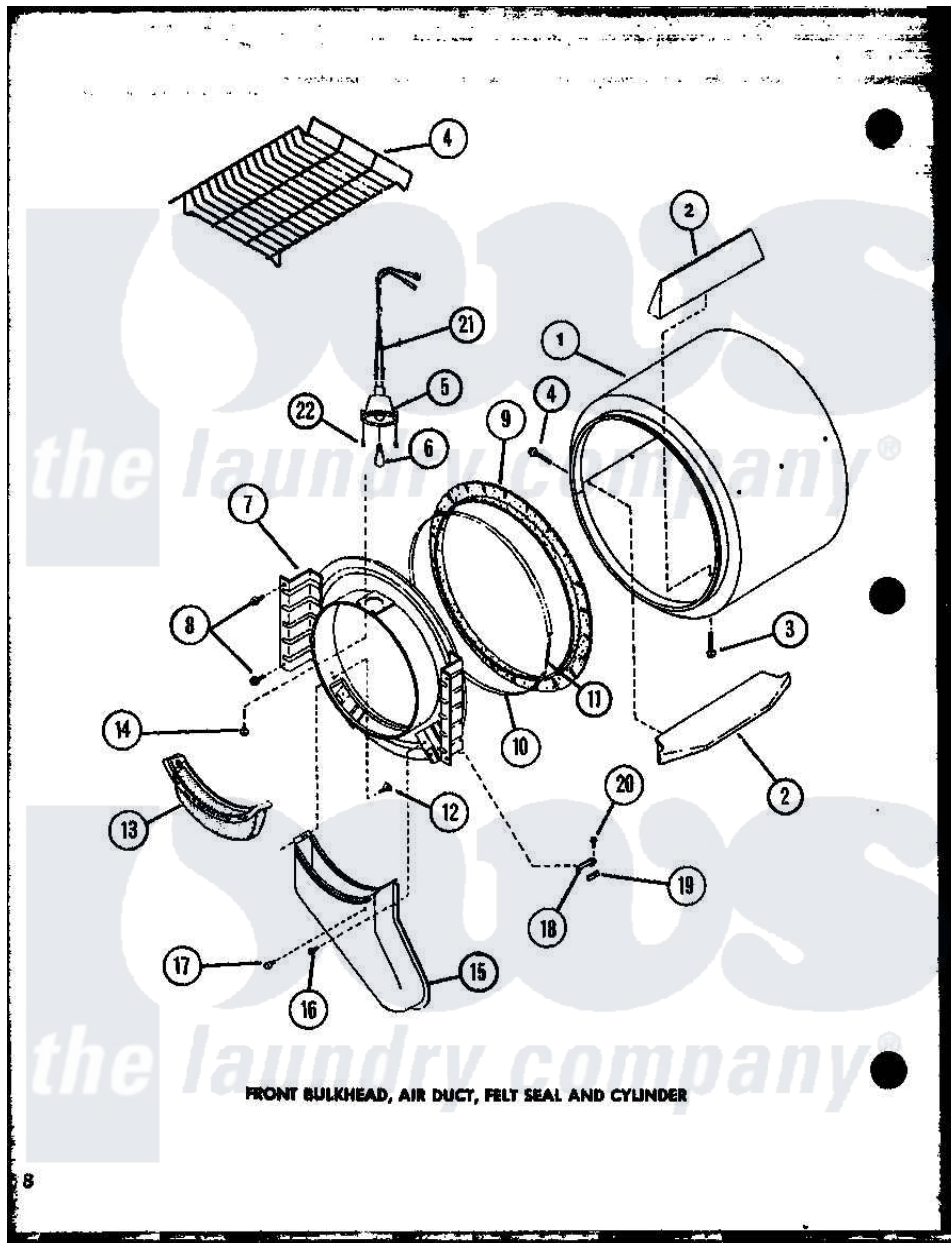

# Amana CG2412 (BOM: P7762236W) 02 - FRONT BULKHEAD

Amana Residential Amana CG2412 (BOM: P7762236W) Dryer Parts Parts Diagram 02 - FRONT BULKHEAD  
 Click on the part number to view part

Item	Original Part Number	Replaced By	Status	Part Description
1	R0603206		Not Available	CYLINDER ASSY
2	R0605707		Not Available	BAFFLE CYLINDER SHORT
3	R0600038		Not Available	SCREW
4	R0603572		Not Available	RACK, DRYING
5	R0605086		Not Available	RECEPTACLE, BULB
6	R0605087	<a href="#">67001316</a>		Bulb, Light
7	R0603152		Not Available	FRONT BULKHEAD A
"	<a href="#">R0603153</a>			Front Bulkhead W/Light White
8	R0600017		Not Available	SCREW
9	R0604508	<a href="#">56088</a>		Assembly, Seal
10	R0605555		Not Available	STRAP, SEAL
11	R0605554	<a href="#">52310</a>		Spring
12	R0600052		Not Available	SCREW, HEX HEAD
13	R0603594	<a href="#">61376P</a>		Filter, Lint-White W/Inst.
14	R0600043		Not Available	SCREW
15	R0603595		Not Available	AIR DUCT

16	R0600039	<a href="#">489464</a>	Screw
17	R0606523		Not Available BUMPER
18	R0605706		Not Available BAFFLE, CYLINDER LONG
"	R0605708	<a href="#">61448</a>	Glide, Cylinder-Rulon F
19	R0604521	<a href="#">58049</a>	Pad, Thin
20	R0600004	<a href="#">W10116760</a>	Screw
21	R0605106		Not Available WIRE HARNESS
22	R0600093	<a href="#">31260</a>	Screw, No.8 X 3/8 Ind H