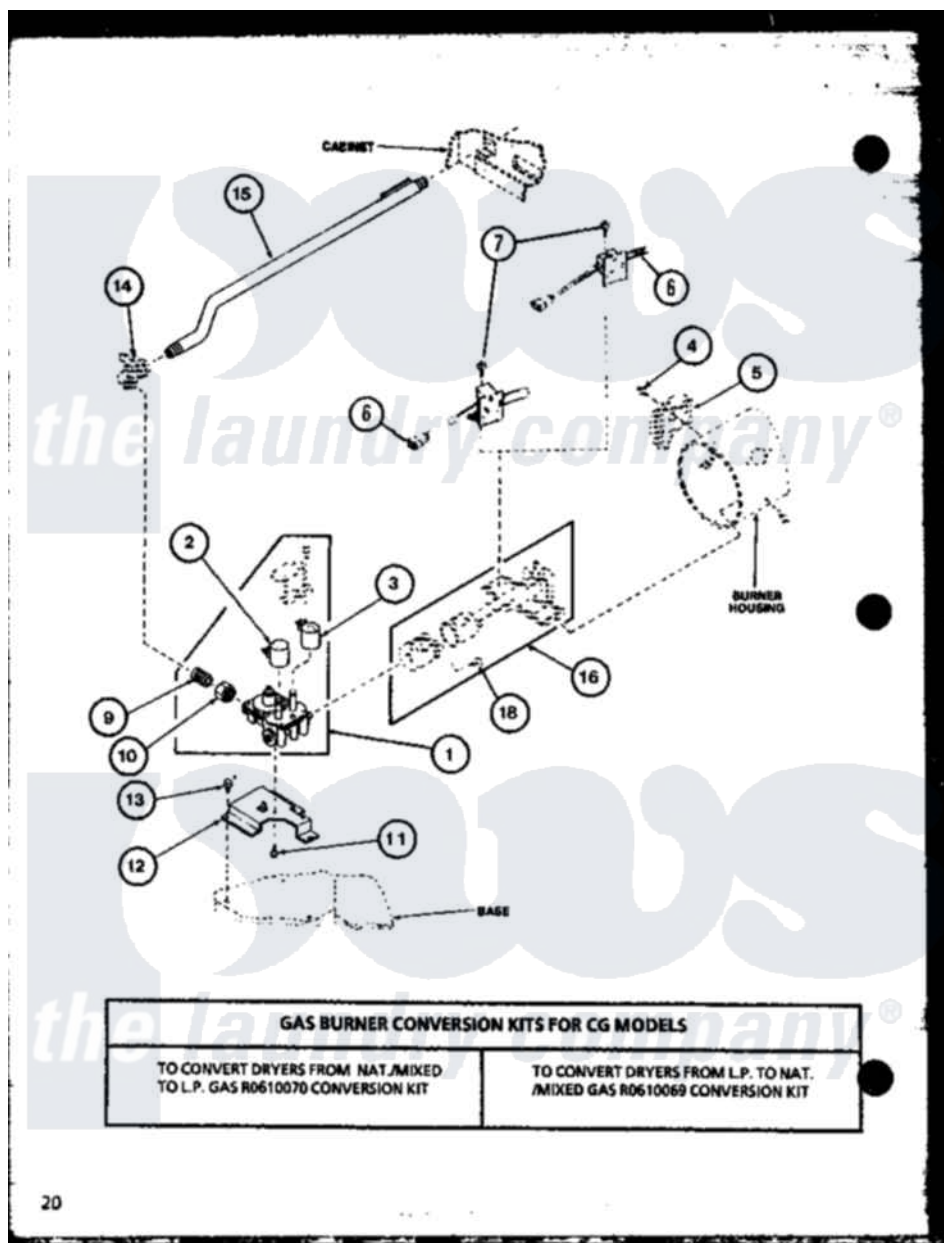

Amana CG2412 (BOM: P7762236W) 03 - GAS BURNER CONVERSION KITS FOR CG MODELS

20

Amana Residential Amana CG2412 (BOM: P7762236W) Dryer Parts Parts Diagram 03 - GAS BURNER CONVERSION KITS FOR CG MODELS

Click on the part number to view part

Item	Original Part Number	Replaced By	Status	Part Description
1	R0606002	<a href="#">58804</a>		Assembly, Valve-Gas-Single-
2	R0610003	<a href="#">306106</a>		Coil, Holding And Booster--W
3	R0610050	<a href="#">694540</a>		Coil, 60 Hz
4	R0600033	<a href="#">489464</a>		Screw
5	R0611503	<a href="#">338906</a>		Radiant, Sensor
6	R0610065	<a href="#">37001308</a>		Ignitor
7	R0600047		Not Available	SCREW
9	R0606526		Not Available	NIPPLE
10	R0601034	<a href="#">40016301</a>		Nut, Lock
11	R0600045	<a href="#">3370225</a>		Screw
12	R0605694	<a href="#">500821</a>		Bracket, Mounting-Gas
13	R0600014	<a href="#">27001200</a>		Screw
14	R0606004	<a href="#">510205</a>		Valve-Elbo
15	R0610051	<a href="#">58911</a>		Assembly, Lead-In Pipe
16	R0610023	<a href="#">37001304</a>		Burner Ign