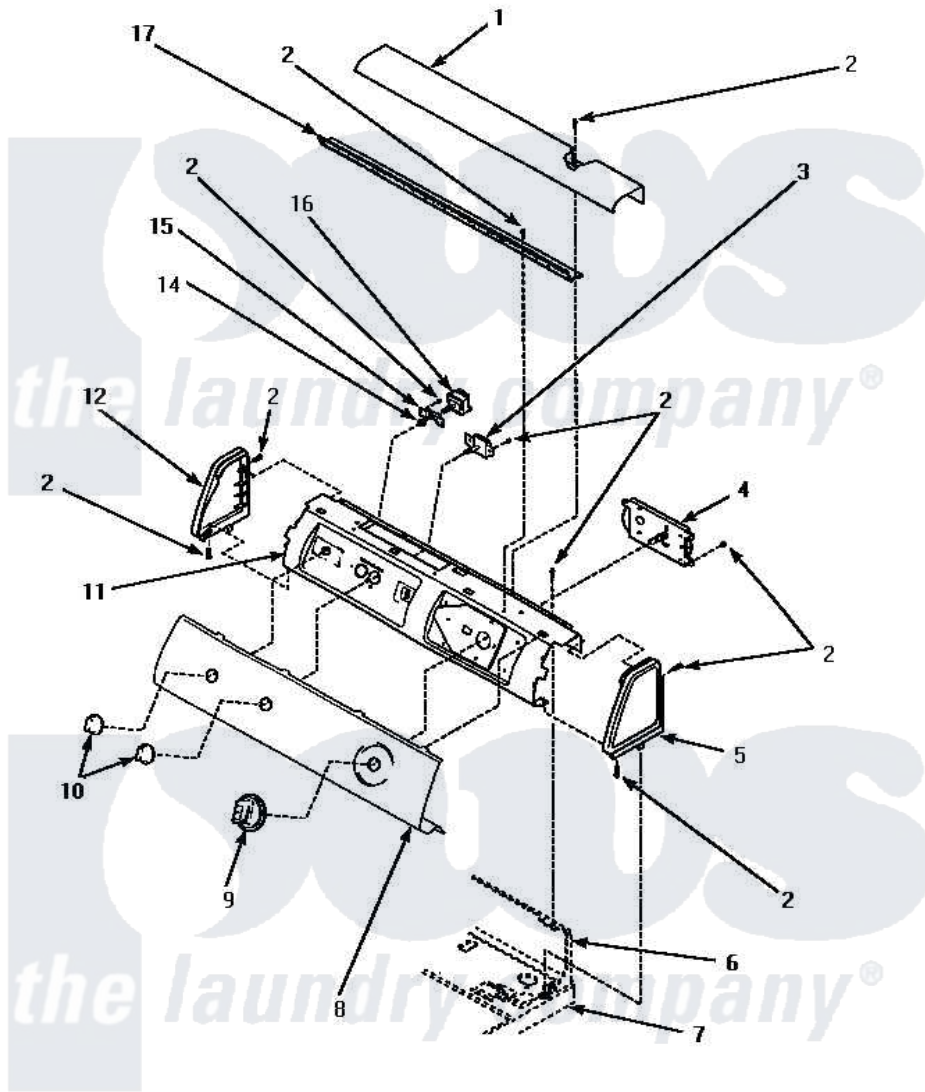

Amana CG8409W (BOM: PCG8409W) 06 - GRAPHIC PANEL, CONTROL HOOD & CONTROLS

GRAPHIC PANEL, CONTROL HOOD AND CONTROLS

Amana [Residential Amana CG8409W \(BOM: PCG8409W\) Dryer Parts](#) Parts Diagram 06 - GRAPHIC PANEL, CONTROL HOOD & CONTROLS

[Click on the part number to view part](#)

Item	Original Part Number	Replaced By	Status	Part Description
"	NOTE:		Not Available	IF DRYER IS INSTALLED IN A MANUFACTURED (MOBILE) HOME, OR IF LOCAL CODES DO NOT PERMIT GROUNDING THROUGH THE NEUTRAL, THIS WIRE WILL NOT BE CONNECTED TO THE DR
1	500303W			Cover, Top
2	501086	90767		Screw, 8A X 3/8 HeX Washer Head Tapping
3	500823			Signal, Rotary
4	59421	502967P		Timer 5 Cycle Package
5	34817W		Not Available	PANEL,END-RH
6	Y00000000		Not Available	SEE NOTE CONTROL HOOD REAR PANEL
7	Y00000000		Not Available	SEE NOTE CABINET TOP
8	501564W		Not Available	PANEL, GRAPHICS

9	500775W	502220W	Knob, Timer
10	35330W	36701W	Knob
11	500300		Not Available BRACKET,CONTROL SUPPORT-MECH
12	34818W		Not Available PANEL,END-LH
14	57584		Not Available NUT
15	59704		Bracket, Switch Mount
16	Y61511		Not Available SWITCH,FABRIC SELECTOR
17	500305		Not Available DIFFUSER W/OUT HOLE