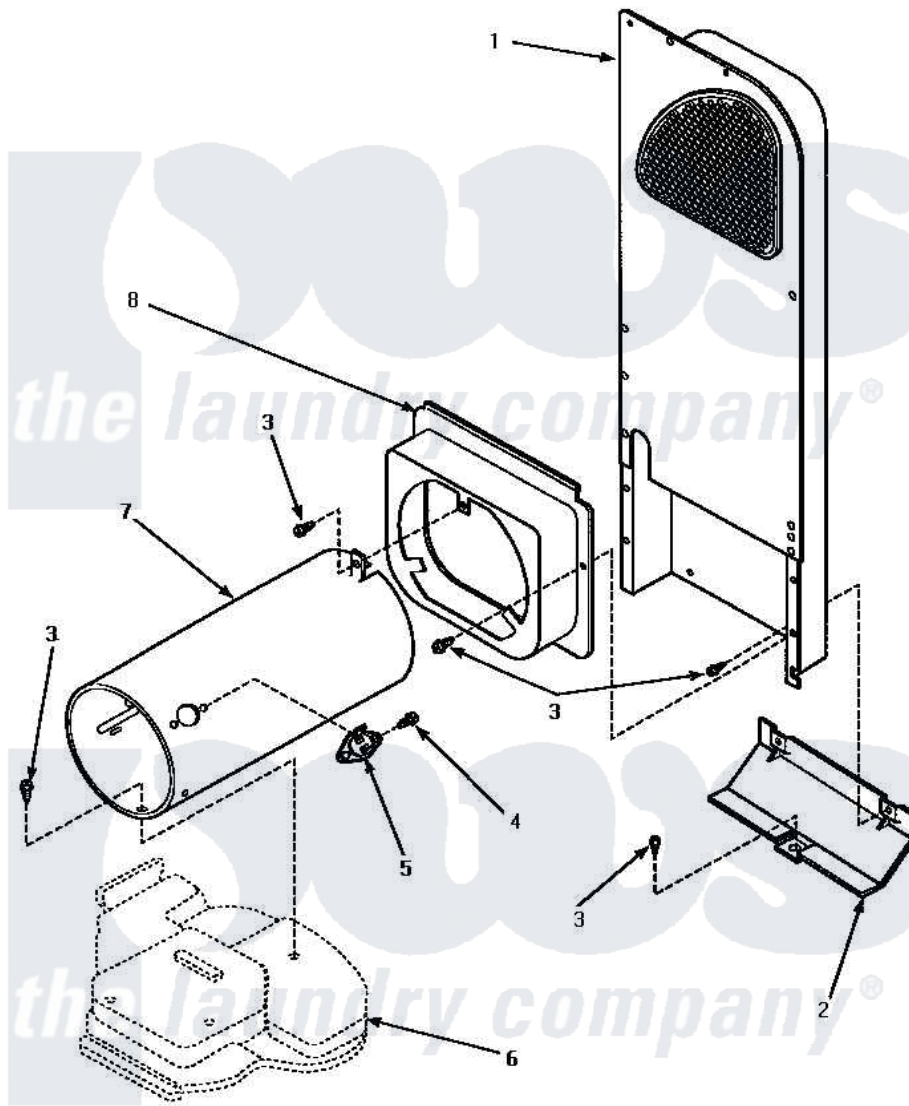

**Amana CG8409W (BOM: PCG8409W) 07 - HEATER BOX ASSY
(ORIGINAL)**

**HEATER BOX ASSEMBLY ORIGINALLY ON DRYER
(Gas Model Dryers)**

Amana [Residential Amana CG8409W \(BOM: PCG8409W\) Dryer Parts](#) Parts Diagram 07 - HEATER BOX ASSY
(ORIGINAL)

[Click on the part number to view part](#)

Item	Original Part Number	Replaced By	Status	Part Description
1	Y00000000		Not Available	SEE NOTE HEATER BOX ASSEMBLY
2	60952		Not Available	SHIELD,HEAT DUCT
3	501668	503688		Screw, 10B-16 X .34 I
4	51782		Not Available	SCREW, 6B-20X5/16
5	Y61886			Thermostat, Limit-Blk
6	Y00000000		Not Available	SEE NOTE BASE
7	61974		Not Available	BURNER HOUSING
8	500122	510101		Shroud Heat Duct