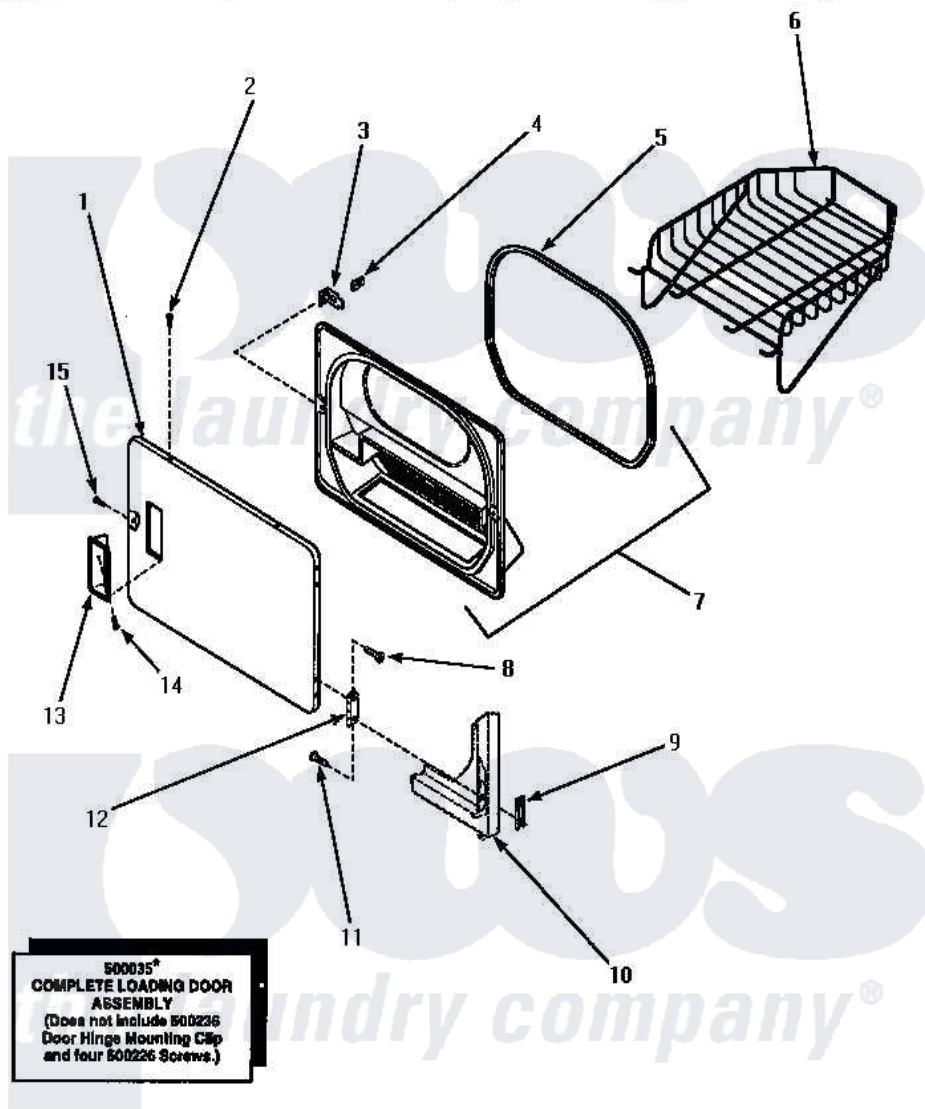

Amana CG8409W (BOM: PCG8409W) 09 - LOADING DOOR WITH DRYING RACK

LOADING DOOR WITH DRYING RACK

Amana [Residential Amana CG8409W \(BOM: PCG8409W\) Dryer Parts](#) Parts Diagram 09 - LOADING DOOR WITH DRYING RACK

[Click on the part number to view part](#)

Item	Original Part Number	Replaced By	Status	Part Description
1	500040L			Assembly, Door-Home
"	500040W			Assembly, Door-Home
2	500226			Screw, 8b-16 x 5/8 Tap
3	500223	40116201		Bracket, Door Strike
4	500039	510181		Strike Doormetal
5	500200		Not Available	SEAL,DOOR
6	501295P		Not Available	RACK, DRYING
7	500199		Not Available	ASSY,LINER & SEAL
8	500226			Screw, 8b-16 x 5/8 Tap
9	500236			Clip, Door Hinge Mount
10	Y00000000		Not Available	SEE NOTE FRONT PANEL
11	500226			Screw, 8b-16 x 5/8 Tap
12	500041	Y503676		Hinge, Door And Top
13	500042L		Not Available	PULL,DOOR
"	500042W		Not Available	PULL,DOOR

14	500297	8281236	Screw
15	500226		Screw, 8b-16 x 5/8 Tap
NI	500035W	Not Available	ASSY,DOOR-HOME
"	500035L	Not Available	ASSY,DOOR-HOME