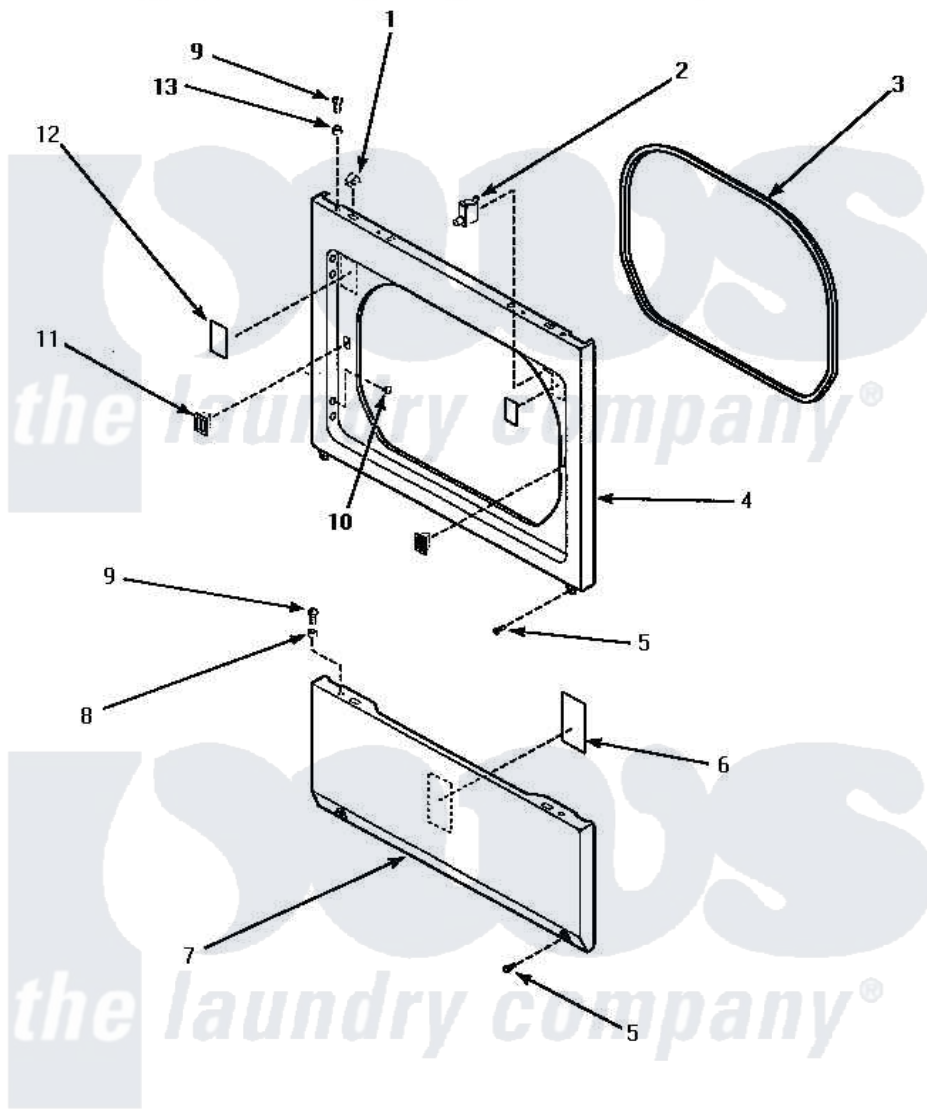

Amana CG8409W (BOM: PCG8409W) 10 - LOWER ACCESS PANEL, FRONT PANEL & SEAL

LOWER ACCESS PANEL, FRONT PANEL AND SEAL

Amana [Residential Amana CG8409W \(BOM: PCG8409W\) Dryer Parts](#) Parts Diagram 10 - LOWER ACCESS PANEL, FRONT PANEL & SEAL

[Click on the part number to view part](#)

Item	Original Part Number	Replaced By	Status	Part Description
1	28835	22001650		Fastener, Spring
2	Y62872	W10169313		Switch-Dor
3	500034			Seal, Front Panel
4	500033W		Not Available	PANEL, FRONT
"	500033H		Not Available	PANEL,FRONT
"	500033L			Panel, Front
5	33562	27001200		Screw
6	500670		Not Available	STICKER NG OR MIXED GA
7	500044L		Not Available	PANEL, ACCESS (ALMOND)
"	500044H		Not Available	PANEL,ACCESS
"	500044W	40045301WP		Panel, Access
8	56079	505187		Locator, Panel
9	32671	Y014874		Screw, Idler Arm And Sleeve
10	500227	505295		Screw, No.8ab-16 x 3/4 PH
11	54660	LA-1003		Door Catch Kit