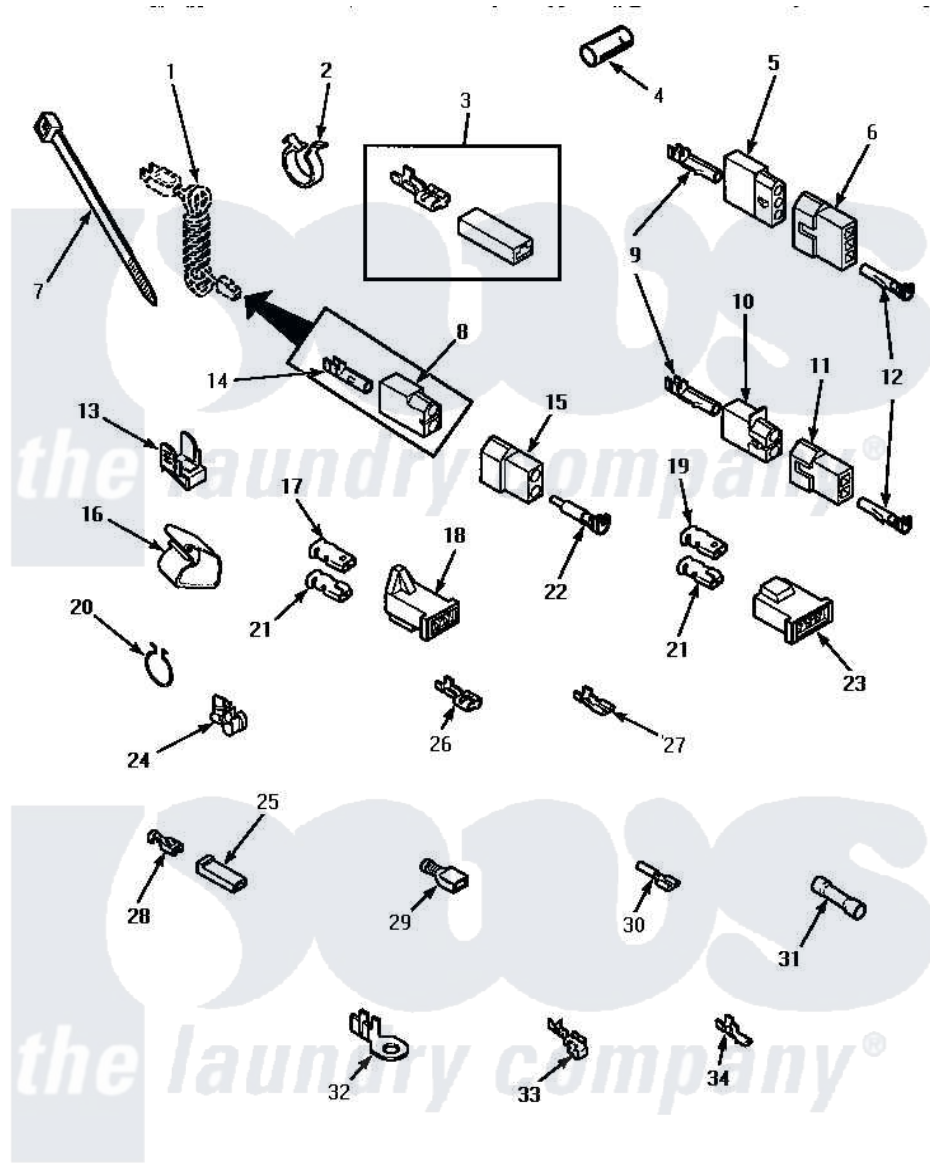

Amana CG8409W (BOM: PCG8409W) 14 - TERMINALS

TERMINALS

Amana Residential Amana CG8409W (BOM: PCG8409W) Dryer Parts Parts Diagram 14 - TERMINALS
 Click on the part number to view part

Item	Original Part Number	Replaced By	Status	Part Description
1	Y00000000		Not Available	SEE NOTE POWER CORD
2	61510	504034		Clip, Wire
3	Y00237			Terminal-Female 1/4 ((1) 12 GAUGE Wire Or(2) 18 GA
4	Y21365	503670		Sleeve Insulator
5	23039	697780		Receptacle,
6	23040			Plug-3 Circuit
7	55881	M0321209		Tie-Electrical
8	56265			Receptacle, 2 Circuit
9	Y00117	5011-XX		093 Female Socket
10	56451			Receptacle, 2 Circuit
11	56448			Terminal Block Plug
12	Y00116			Terminal, Pin-Male
13	Y00161	B5733302		Clip, Ground
14	00130			Terminal, Pin-1/8 Femal
15	56266			Plug
16	35521		Not Available	CLIP,HARNESS HOLDER

17	Y00189		Terminal, Spade
18	58799		Connector-2 Circuit
19	Y00189		Terminal, Spade
20	51291		Clip, Wire
21	Y00190		Connector-Receptacle
22	Y00127		Terminal, Pin-1/8 Male
23	58800	Not Available	CONNECTOR-3 CIRCUIT (3 CIRCUIT CONNECTOR)
24	21903	211881	Grommet, Cord Part Not Used-Gas Models Only
25	90789		Connector
26	Y00119	Not Available	SPADE TERMINAL(18 GAUGE) (1/4 INCH-(1) 18 GAUGE WIRE)
"	Y00121	Not Available	SPADE TERMINAL(12 GAUGE) (1/4 INCH-(2) 18 GAUGE WIRES O
"	Y00245	M0320576	Terminal
27	00156	00156SRE	65br30/FI
"	Y00209		Spade Terminal (18 Gauge) (3/16 Inch-(2) 18 Gauge Wires-
"	Y00124		Spade Terminal (18 Gauge) (3/16 Inch-(1) 18 Gauge Wire-
28	Y00115		Lock In Spade Terminal (18 Gaug (1/4 Inch-(1) 18 Gauge Wire)
"	00122	Not Available	(1/4 INCH-(2) 18 GAUGE WIRES O
29	Y00165		Insulated Spade Terminal
"	Y00163	285432	Terminal
30	Y00214	Not Available	BARREL INSULATED SPADE(18 GAUG (1/4 INCH-18 GAUGE WIRE)
"	Y00215		Barrel Insulated Spade
31	30865		Butt Splice Connector
32	Y00111		Ring Terminal No.10 No.10 18 Gauge Wires Or
"	00110		No.10 18 Gauge Wire
33	Y00114		Spade Terminal
34	Y00139	Y00138	Male Tab Terminal 18 Gauge Wire)
"	Y00138		Male Tab Terminal 18 Gauge Wire)