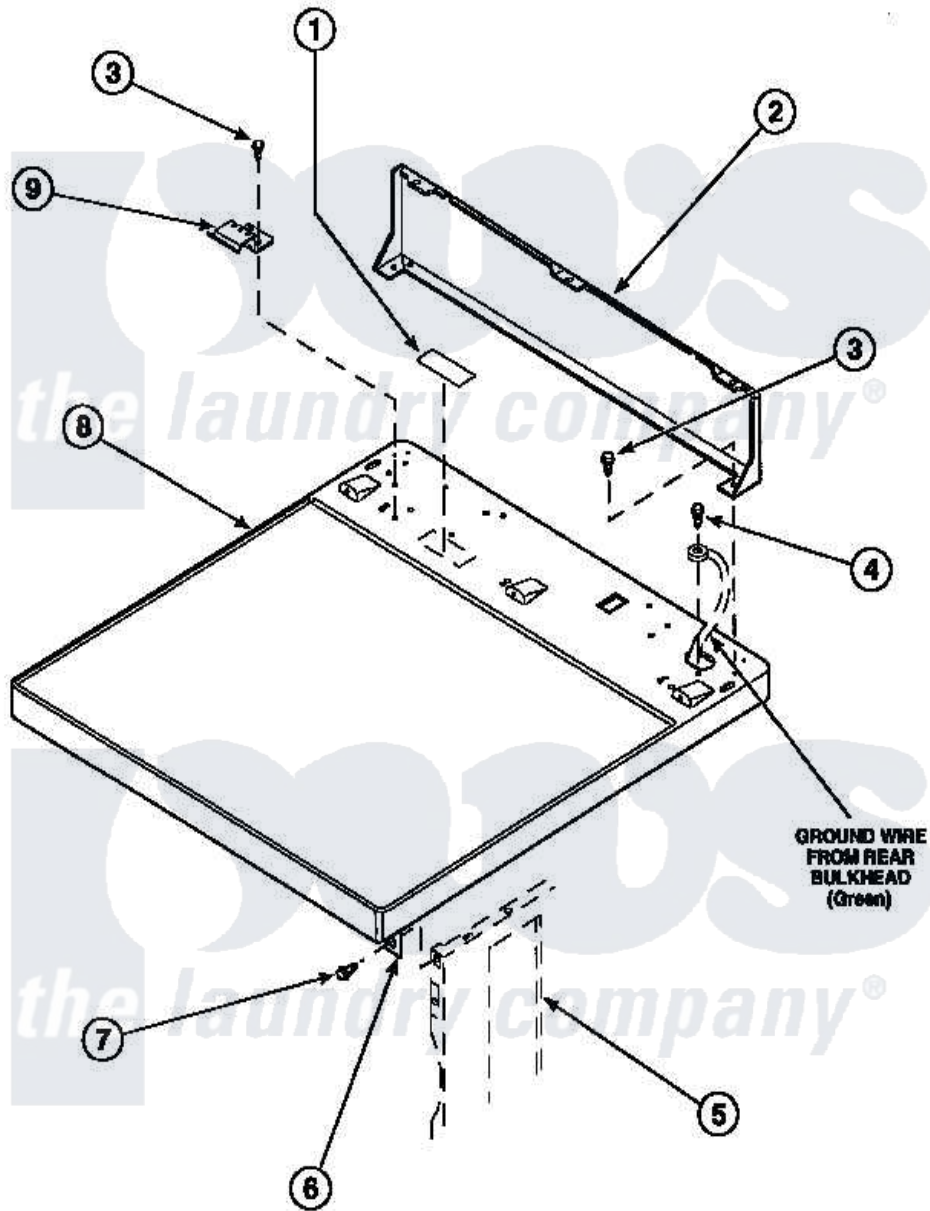

Amana CG8409W2 (BOM: PCG8409W2) 01 - CABINET TOP AND CONTROL HOOD REAR PANEL

Amana Residential Amana CG8409W2 (BOM: PCG8409W2) Dryer Parts Parts Diagram 01 - CABINET TOP AND CONTROL HOOD REAR PANEL
 Click on the part number to view part

Item	Original Part Number	Replaced By	Status	Part Description
2	500343		Not Available	PANEL,BACK(HOME HOOD)
3	501086	90767		Screw, 8A X 3/8 HeX Washer Head Tapping
4	20530			Screw, 10-24 x 3/8 Hex
5	500001P		Not Available	(ADD LETTER BEFORE "P" IN PART
6	500084	40130801		Bracket, Top Mount
7	33562	27001200		Screw
8	500085P		Not Available	(ADD LETTER L-L, W-W TO PART N
9	501241	Y503876		Clip, Hold Down
NI	500314		Not Available	LABEL, WARNING