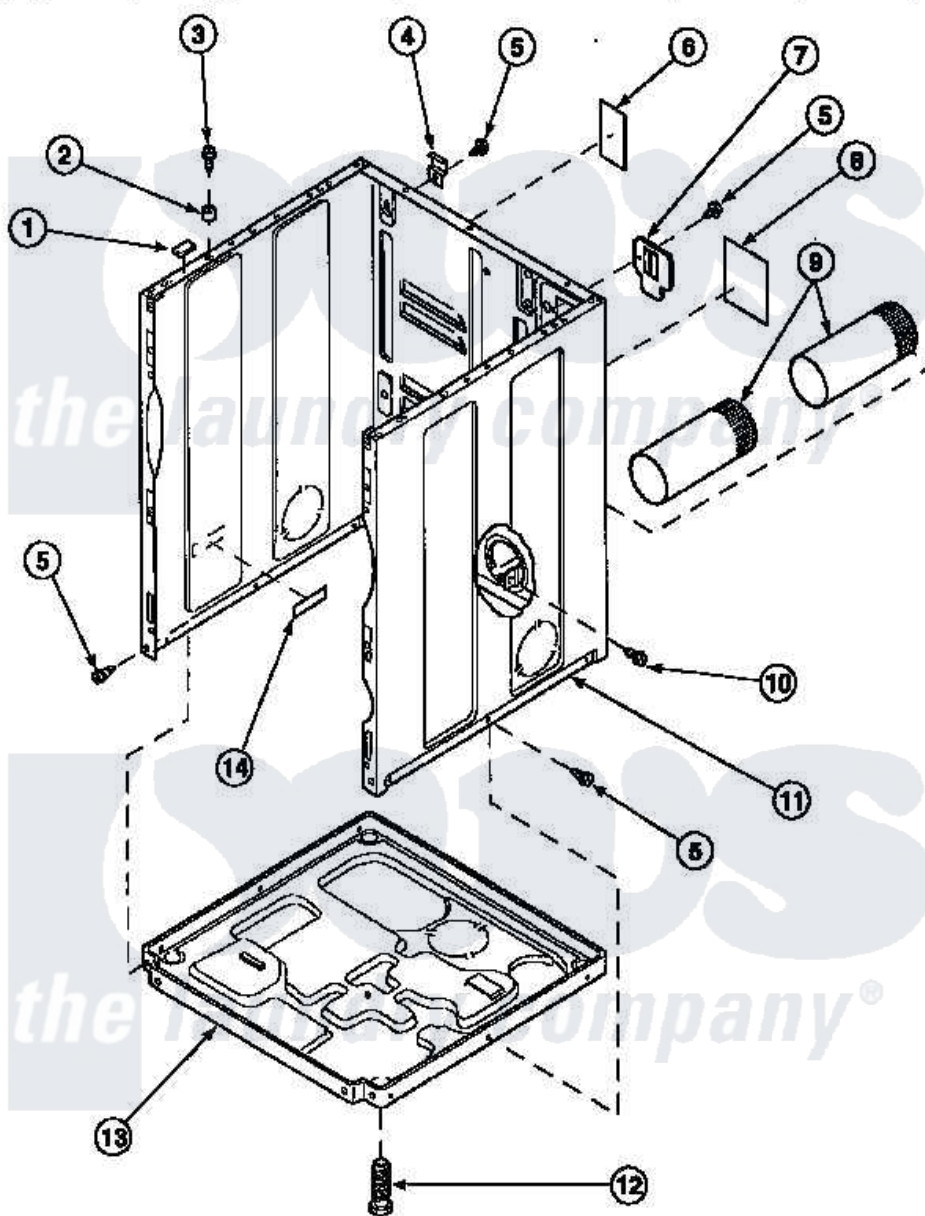

# Amana CG8409W2 (BOM: PCG8409W2) 02 - CABINET, EXHAUST DUCT AND BASE

Amana Residential Amana CG8409W2 (BOM: PCG8409W2) Dryer Parts Parts Diagram 02 - CABINET, EXHAUST DUCT AND BASE

Click on the part number to view part

Item	Original Part Number	Replaced By	Status	Part Description
1	<a href="#">Y56128</a>			Pad, Bumper
2	56079	<a href="#">505187</a>		Locator, Panel
3	32671	<a href="#">Y014874</a>		Screw, Idler Arm And Sleeve
4	<a href="#">500003</a>			Hinge, Top
5	33562	<a href="#">27001200</a>		Screw
6	500670		Not Available	STICKER NG OR MIXED GA
7	500114	<a href="#">510903</a>		Plate Access Panel
8	501289		Not Available	(ELECTRIC MODELS)
9	500064	<a href="#">505518</a>		Duct, Exhaust
10	501668	<a href="#">503688</a>		Screw, 10B-16 X .34 I
11	500001P		Not Available	(ADD LETTER BEFORE "P" IN PART
12	<a href="#">Y500101</a>			Leg, Leveling
13	<a href="#">500070</a>			Base, Dryer
NI	<a href="#">521P3</a>			Kit, Flex Vent-Display