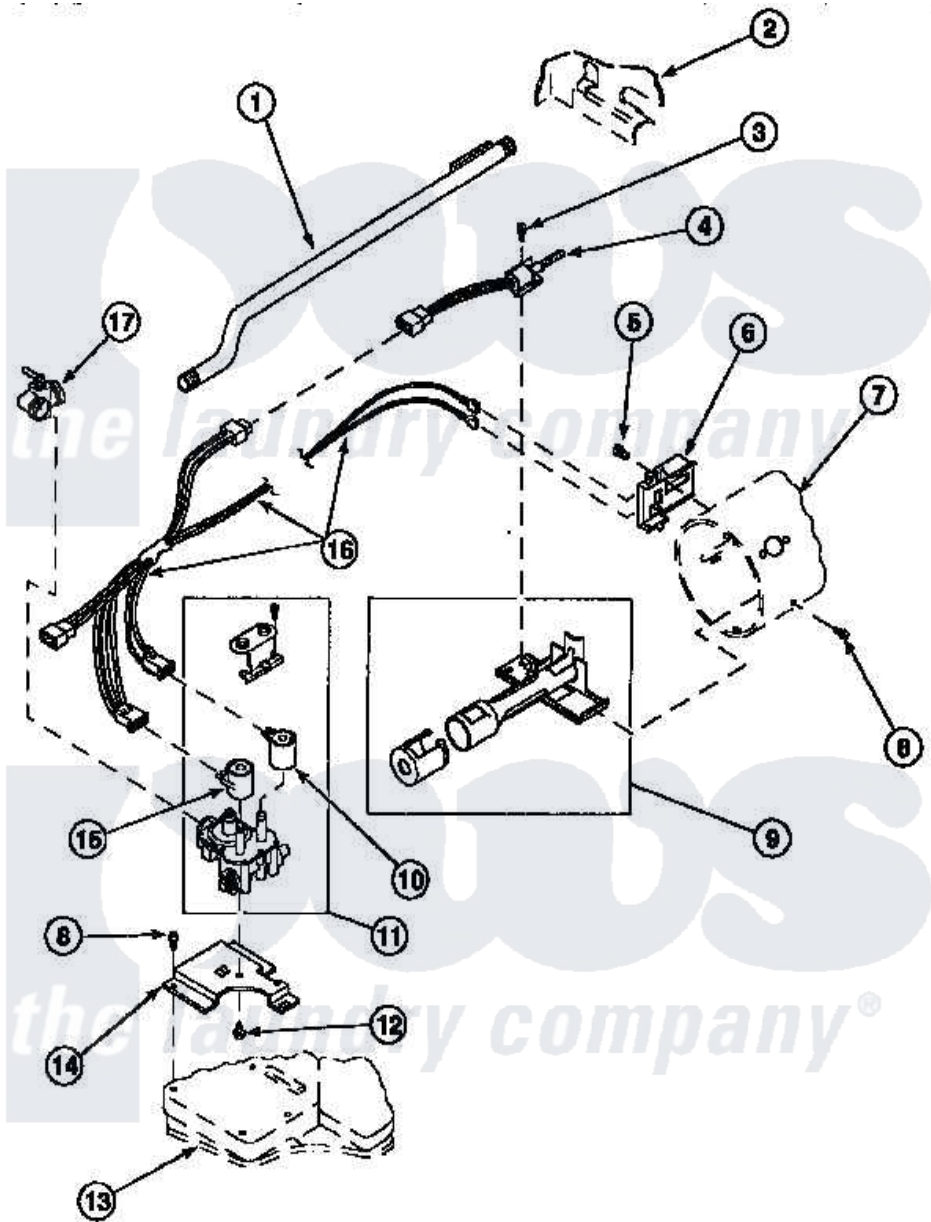

Amana CG8409W2 (BOM: PCG8409W2) 04 - GAS VALVE, IGNITER & GAS CONVERSION KITS

Amana Residential Amana CG8409W2 (BOM: PCG8409W2) Dryer Parts Parts Diagram 04 - GAS VALVE, IGNITER & GAS CONVERSION KITS
 Click on the part number to view part

Item	Original Part Number	Replaced By	Status	Part Description
1	500647	510204		Pipe
2	500001P		Not Available	(ADD LETTER BEFORE "P" IN PART
3	51782		Not Available	SCREW, 6B-20X5/16
4	60868	37001308		Ignitor
5	23222	3177991		Screw
6	Y56231	338906		Radiant, Sensor
7	61974		Not Available	BURNER HOUSING
8	501668	503688		Screw, 10B-16 X .34 I
9	Y56234	37001304		Burner Ign
10	58804B	694540		Coil, 60 Hz
11	58804			Assembly, Valve-Gas-Single-
12	56124	3370225		Screw
13	500070			Base, Dryer
14	500821			Bracket, Mounting-Gas

15	58804A	306106	Coil, Holding And Booster--W
16	60641	37001007	Harness, Wire
17	Y56229	510205	Valve-Elbo
NI	402P3		Kit, Conversion-NG
"	500745	Not Available	ASSY,WIRE HARNESS
"	401P3		Kit, Conversion-LP