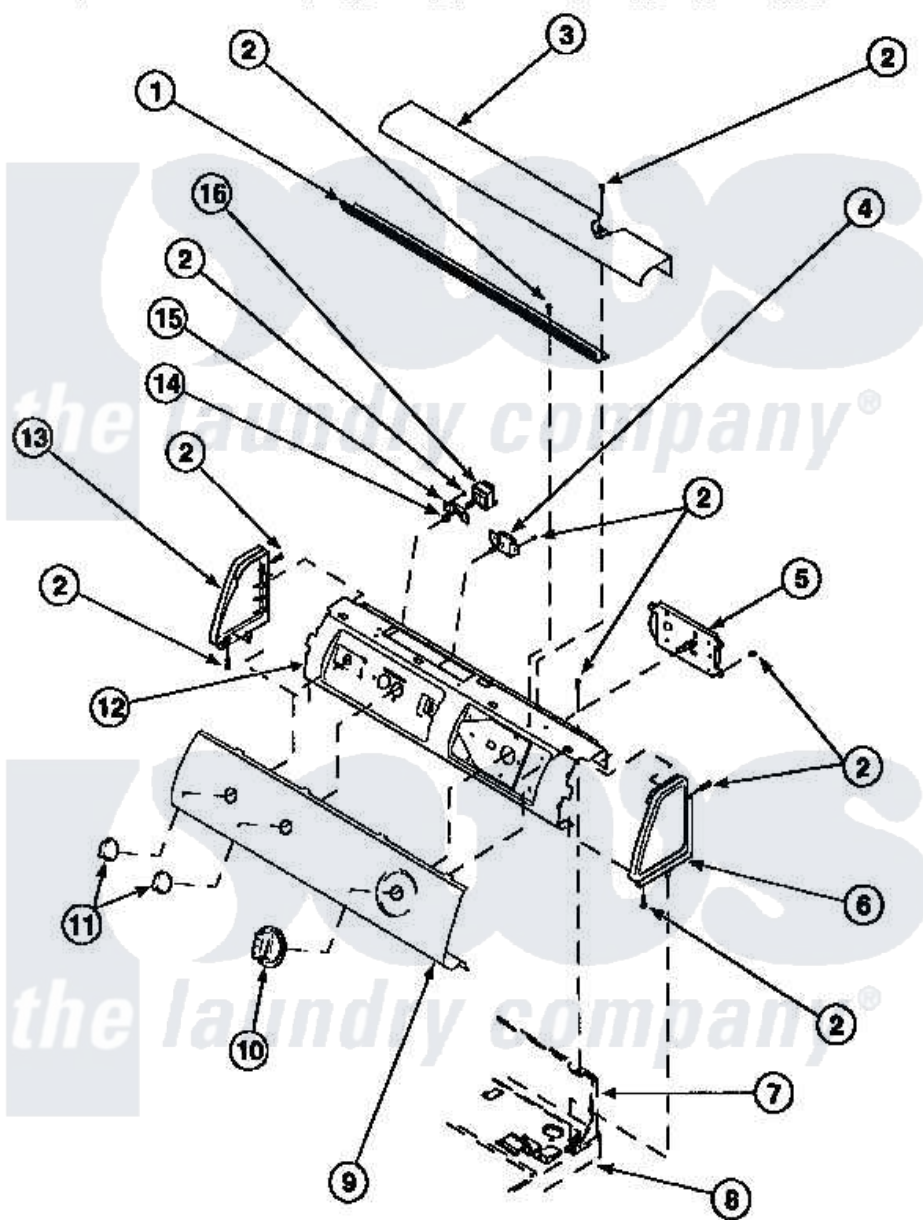

Amana CG8409W2 (BOM: PCG8409W2) 05 - GRAPHIC PANEL, CONTROL HOOD AND CONTROLS

Amana Residential Amana CG8409W2 (BOM: PCG8409W2) Dryer Parts Parts Diagram 05 - GRAPHIC PANEL, CONTROL HOOD AND CONTROLS
 Click on the part number to view part

Item	Original Part Number	Replaced By	Status	Part Description
1	500305		Not Available	DIFFUSER W/OUT HOLE
2	501086	90767		Screw, 8A X 3/8 HeX Washer Head Tapping
3	500303		Not Available	COVER, TOP
4	500823			Signal, Rotary
5	502967	502967P		Timer 5 Cycle Package
6	34817		Not Available	END CAP(RIGHT)
7	500343		Not Available	PANEL,BACK(HOME HOOD)
8	500085P		Not Available	(ADD LETTER L-L, W-W TO PART N
9	502206		Not Available	GRAPHIC PANEL
"	502630		Not Available	GRAPHIC PANEL
10	502220		Not Available	KNOB, TIMER
11	36701		Not Available	KNOB, TEMP
12	500300		Not Available	BRACKET,CONTROL SUPPORT-MECH

13	34818	Not Available	END CAP(LEFT)
14	57584	Not Available	NUT
15	59704		Bracket, Switch Mount
16	Y61511	Not Available	SWITCH,FABRIC SELECTOR