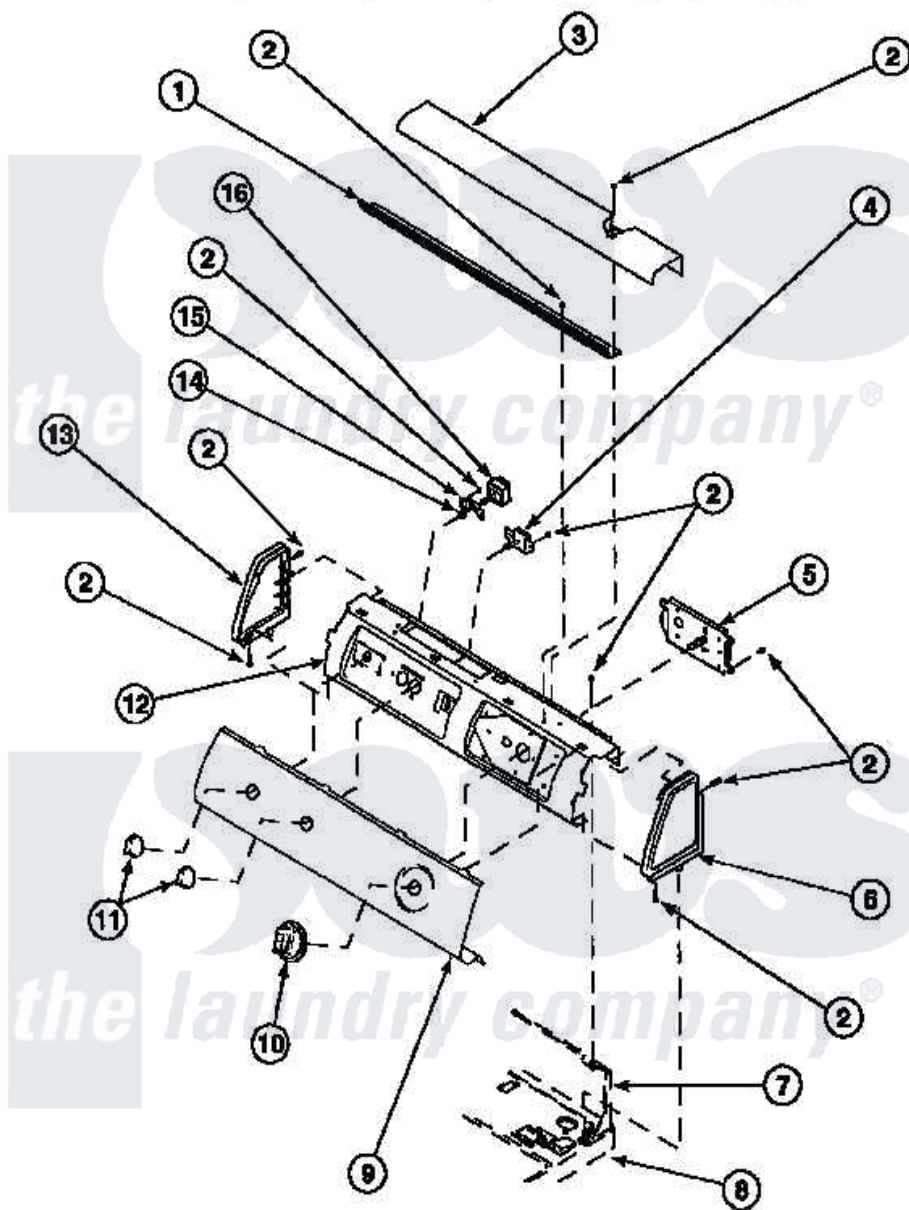

# Amana CG8409W2 (BOM: PCG8409W2) 06 - GRAPHIC PANEL, CONTROL HOOD AND CONTROLS

Amana Residential Amana CG8409W2 (BOM: PCG8409W2) Dryer Parts Parts Diagram 06 - GRAPHIC PANEL, CONTROL HOOD AND CONTROLS  
 Click on the part number to view part

Item	Original Part Number	Replaced By	Status	Part Description
1	500305		Not Available	DIFFUSER W/OUT HOLE
2	501086	<a href="#">90767</a>		Screw, 8A X 3/8 HeX Washer Head Tapping
3	500303		Not Available	COVER, TOP
4	<a href="#">500823</a>			Signal, Rotary
5	502967	<a href="#">502967P</a>		Timer 5 Cycle Package
"	501881		Not Available	TIMER
6	34817		Not Available	END CAP(RIGHT)
7	500343		Not Available	PANEL,BACK(HOME HOOD)
8	500085P		Not Available	(ADD LETTER L-L, W-W TO PART N
10	502220		Not Available	KNOB, TIMER
11	36701		Not Available	KNOB, TEMP
12	500300		Not Available	BRACKET,CONTROL SUPPORT-MECH
13	34818		Not Available	END CAP(LEFT)