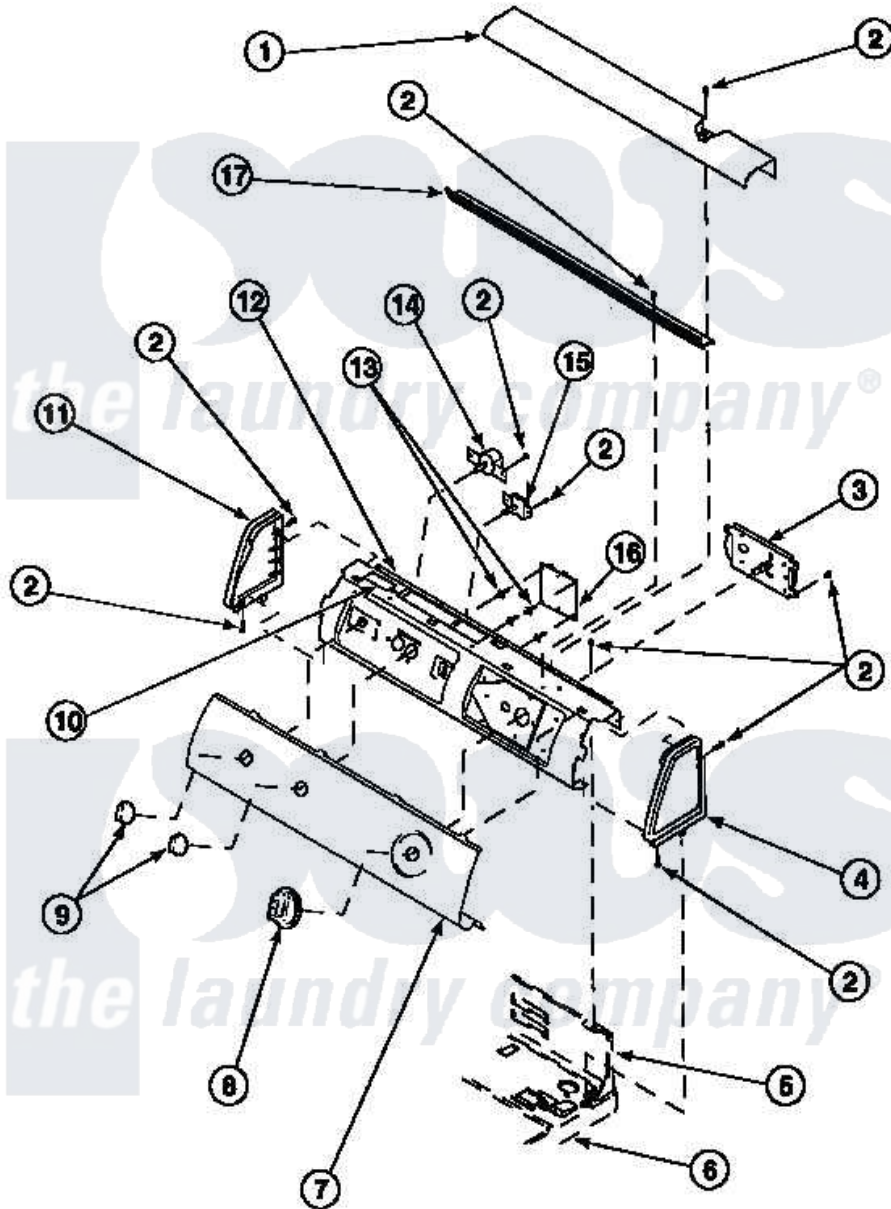

Amana CG8409W2 (BOM: PCG8409W2) 07 - GRAPHIC PANEL, CONTROL HOOD AND CONTROLS

Amana Residential Amana CG8409W2 (BOM: PCG8409W2) Dryer Parts Parts Diagram 07 - GRAPHIC PANEL, CONTROL HOOD AND CONTROLS
 Click on the part number to view part

Item	Original Part Number	Replaced By	Status	Part Description
1	500303		Not Available	COVER, TOP
2	501086	90767		Screw, 8A X 3/8 HeX Washer Head Tapping
3	502967	502967P		Timer 5 Cycle Package
"	501881		Not Available	TIMER
4	34817		Not Available	END CAP(RIGHT)
5	500343		Not Available	PANEL,BACK(HOME HOOD)
6	500085P		Not Available	(ADD LETTER L-L, W-W TO PART N
8	502220		Not Available	KNOB, TIMER
9	36701		Not Available	KNOB, TEMP
11	34818		Not Available	END CAP(LEFT)
12	500300		Not Available	BRACKET,CONTROL SUPPORT-MECH
15	500823			Signal, Rotary
17	500305		Not Available	DIFFUSER W/OUT HOLE