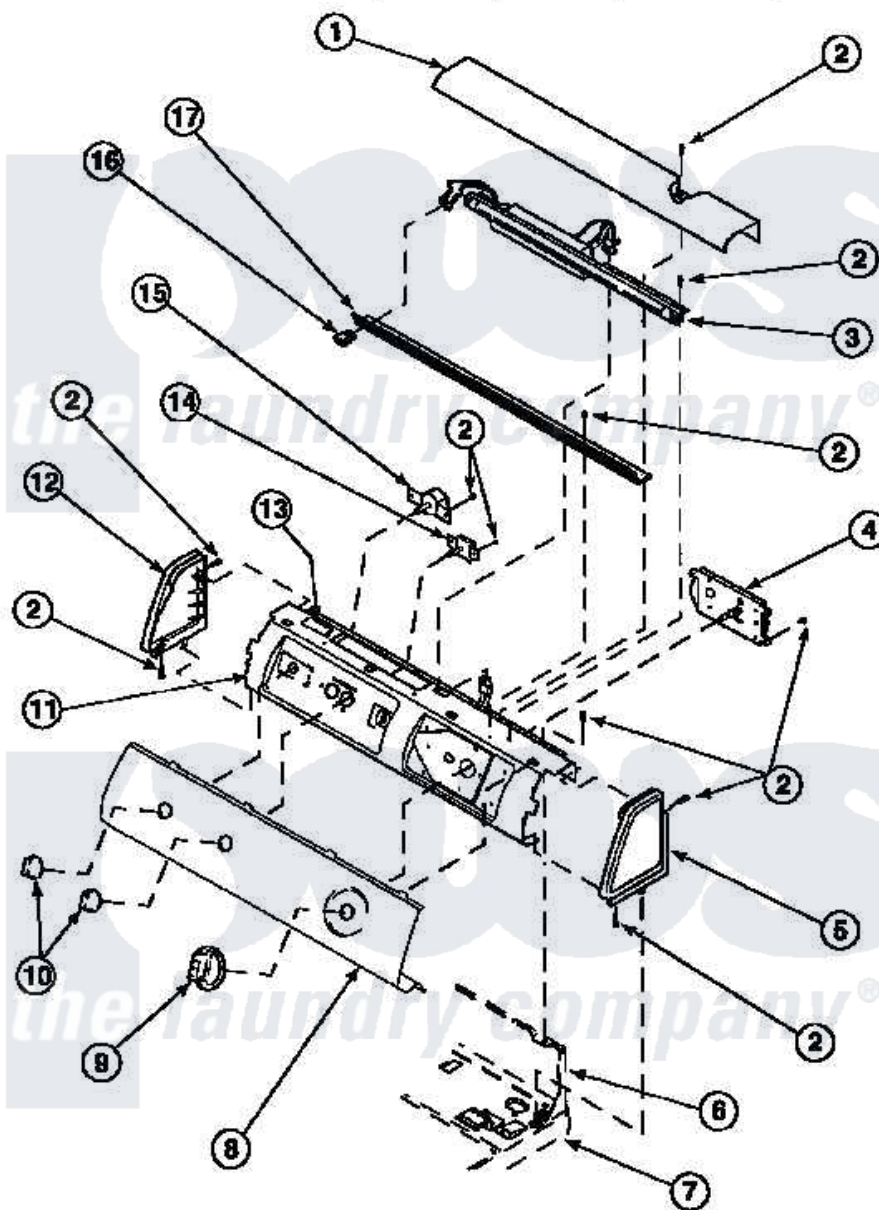

Amana CG8409W2 (BOM: PCG8409W2) 08 - GRAPHIC PANEL, CONTROL HOOD AND CONTROLS

Amana [Residential Amana CG8409W2 \(BOM: PCG8409W2\) Dryer Parts](#) Parts Diagram 08 - GRAPHIC PANEL, CONTROL HOOD AND CONTROLS
 Click on the part number to view part

Item	Original Part Number	Replaced By	Status	Part Description
1	500303		Not Available	COVER, TOP
2	501086	90767		Screw, 8A X 3/8 HeX Washer Head Tapping
4	502967	502967P		Timer 5 Cycle Package
5	34817		Not Available	END CAP(RIGHT)
6	500343		Not Available	PANEL,BACK(HOME HOOD)
7	500085P		Not Available	(ADD LETTER L-L, W-W TO PART N
9	502220		Not Available	KNOB, TIMER
10	36701		Not Available	KNOB, TEMP
11	500300		Not Available	BRACKET,CONTROL SUPPORT-MECH
12	34818		Not Available	END CAP(LEFT)
14	500823			Signal, Rotary